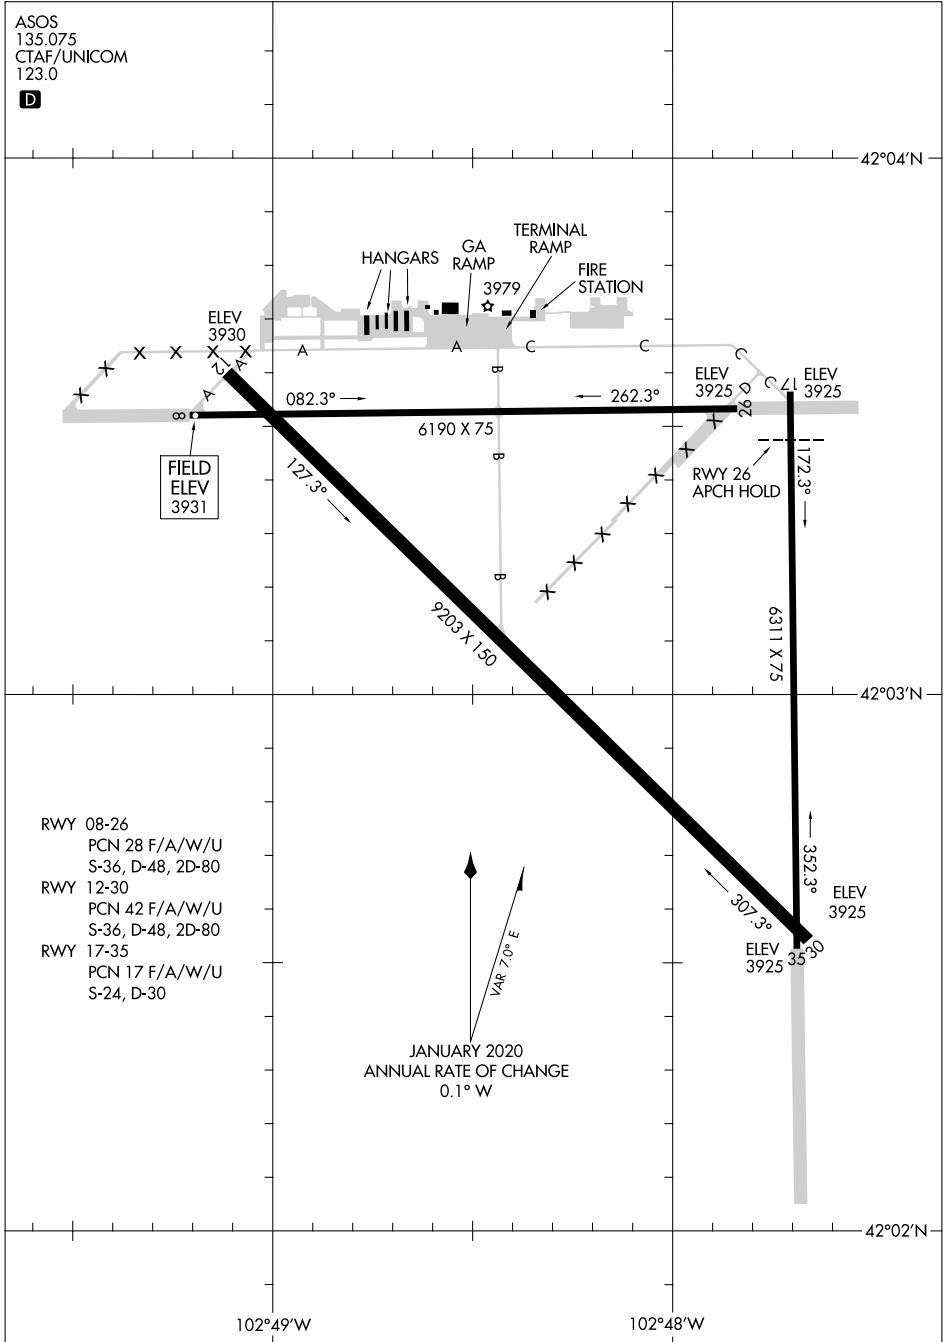

# AIRPORT DIAGRAM

AL-16 (FAA)

ALLIANCE MUNI (AIA)  
ALLIANCE, NEBRASKA

ASOS  
135.075  
CTAF/UNICOM  
123.0

NC-2, 30 NOV 2023 to 28 DEC 2023

NC-2, 30 NOV 2023 to 28 DEC 2023

- RWY 08-26  
PCN 28 F/A/W/U  
S-36, D-48, 2D-80
- RWY 12-30  
PCN 42 F/A/W/U  
S-36, D-48, 2D-80
- RWY 17-35  
PCN 17 F/A/W/U  
S-24, D-30

VAR 7.0° E  
 JANUARY 2020  
 ANNUAL RATE OF CHANGE  
 0.1° W