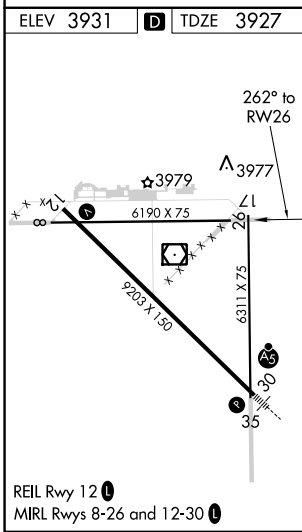

APP CRS	Rwy Idg	6200
262°	TDZE	3927
	Apt Elev	3931

RNAV (GPS) RWY 26

ALLIANCE MUNI (AIA)

RNP APCH.		MISSED APPROACH: Climb to 6000 direct WAKPA and hold.
ASOS	DENVER CENTER	UNICOM
135.075	127.95 338.2	123.0 (CTAF) 0

CATEGORY	A	B	C	D
LNAV MDA	4480-1	553 (600-1)	4480-1 ⁵ / ₈ 553 (600-1 ⁵ / ₈)	4480-1 ³ / ₄ 553 (600-1 ³ / ₄)
CIRCLING	4480-1 549 (600-1)	4520-1 589 (600-1)	4580-1 ³ / ₄ 649 (700-1 ³ / ₄)	4640-2 ¹ / ₄ 709 (800-2 ¹ / ₄)