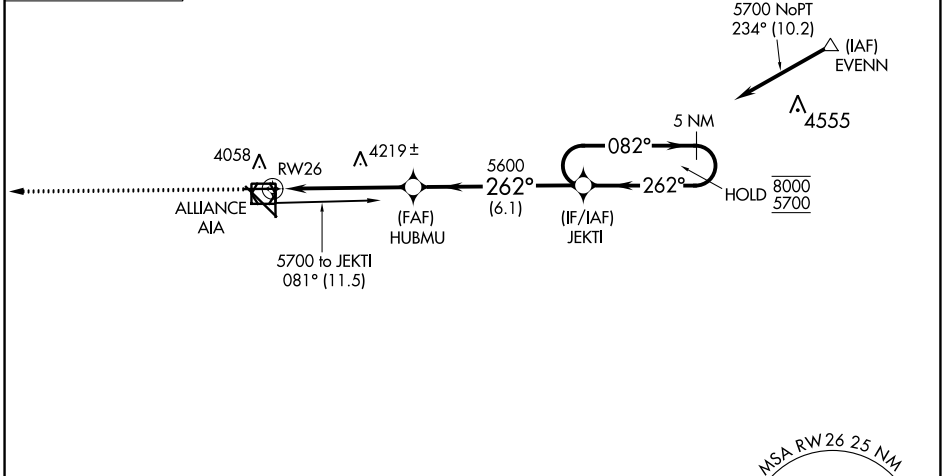

APP CRS	Rwy Idg	6200
262°	TDZE	3927
	Apt Elev	3931

RNAV (GPS) RWY 26

ALLIANCE MUNI (AIA)

RNP APCH.		MISSED APPROACH: Climb to 6000 direct WAKPA and hold.
ASOS	DENVER CENTER	UNICOM
135.075	127.95 338.2	123.0 (CTAF) 0

CATEGORY	A	B	C	D
LNAV MDA	4480-1	553 (600-1)	4480-1 ⁵ / ₈ 553 (600-1 ⁵ / ₈)	4480-1 ³ / ₄ 553 (600-1 ³ / ₄)
CIRCLING	4480-1 549 (600-1)	4520-1 589 (600-1)	4580-1 ³ / ₄ 649 (700-1 ³ / ₄)	4640-2 ¹ / ₄ 709 (800-2 ¹ / ₄)