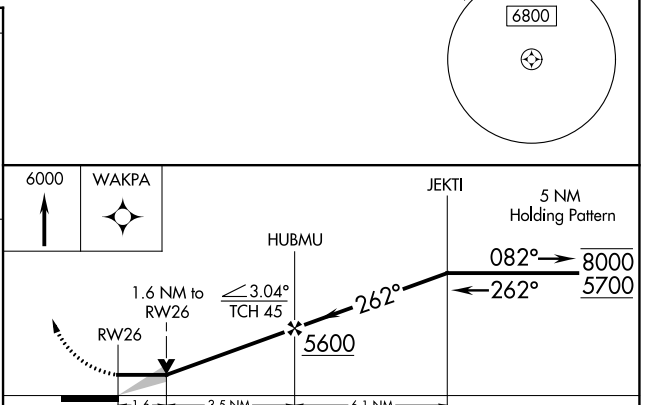

APP CRS	Rwy Idg	6200
262°	TDZE	3927
	Apt Elev	3931

RNAV (GPS) RWY 26

ALLIANCE MUNI (AIA)

RNP APCH.		MISSED APPROACH: Climb to 6000 direct WAKPA and hold.
ASOS	DENVER CENTER	UNICOM
135.075	127.95 338.2	123.0 (CTAF) 0

CATEGORY	A	B	C	D
LNAV MDA	4480-1	553 (600-1)	4480-1 ⁵ / ₈ 553 (600-1 ⁵ / ₈)	4480-1 ³ / ₄ 553 (600-1 ³ / ₄)
CIRCLING	4480-1 549 (600-1)	4520-1 589 (600-1)	4580-1 ³ / ₄ 649 (700-1 ³ / ₄)	4640-2 ¹ / ₄ 709 (800-2 ¹ / ₄)