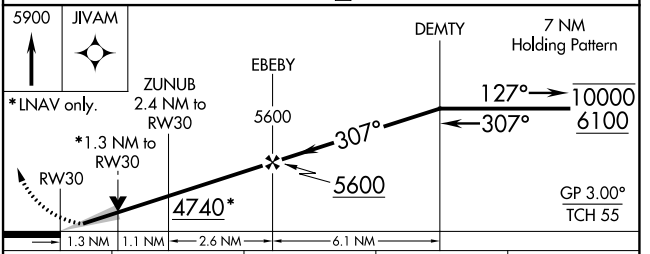

WAAS CH 82102 W30A	APP CRS 307°	Rwy Idg 9202 TDZE 3927 Apt Elev 3931
--	------------------------	---

RNAV (GPS) RWY 30

ALLIANCE MUNI (AIA)

RNP APCH.	MALSR 	MISSED APPROACH: Climb to 5900 direct JIVAM and hold.
ASOS 135.075	DENVER CENTER 127.95 338.2	UNICOM 123.0 (CTAF) 0

CATEGORY	A	B	C	D
LPV DA		4127-½	200 (200-½)	
LNAV/VNAV DA		4221-½	294 (300-½)	
LNAV MDA	4400-½	473 (500-½)	4400-1	473 (500-1)
CIRCLING	4460-1	4520-1	4580-1¾	4640-2¼
	529 (600-1)	589 (600-1)	649 (700-1¼)	709 (800-2¼)