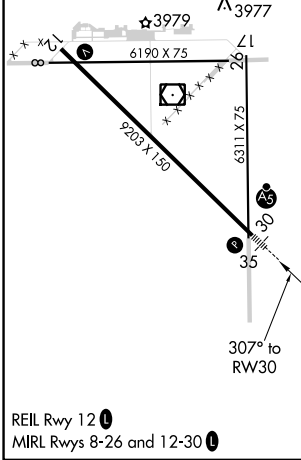

WAAS CH 82102 W30A	APP CRS 307°	Rwy Idg 9202 TDZE 3927 Apt Elev 3931
--	------------------------	---

RNAV (GPS) RWY 30

ALLIANCE MUNI (AIA)

RNP APCH.	MALSR 	MISSED APPROACH: Climb to 5900 direct JIVAM and hold.
ASOS 135.075	DENVER CENTER 127.95 338.2	UNICOM 123.0 (CTAF) 0

CATEGORY	A	B	C	D
LPV DA		4127-½	200 (200-½)	
LNAV/VNAV DA		4221-½	294 (300-½)	
LNAV MDA	4400-½	473 (500-½)	4400-1	473 (500-1)
CIRCLING	4460-1	4520-1	4580-1¾	4640-2¼
	529 (600-1)	589 (600-1)	649 (700-1¼)	709 (800-2¼)