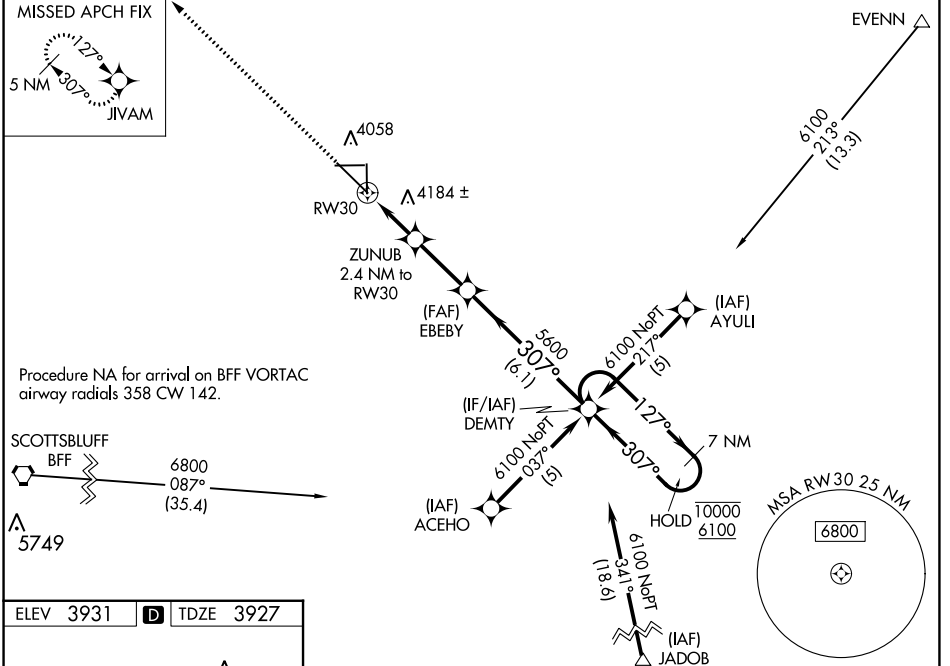

WAAS CH 82102 W30A	APP CRS 307°	Rwy Idg 9202 TDZE 3927 Apt Elev 3931
--	------------------------	---

RNAV (GPS) RWY 30

ALLIANCE MUNI (AIA)

RNP APCH.	MALSR 	MISSED APPROACH: Climb to 5900 direct JIVAM and hold.
ASOS 135.075	DENVER CENTER 127.95 338.2	UNICOM 123.0 (CTAF) 0

CATEGORY	A	B	C	D
LPV DA		4127-½	200 (200-½)	
LNAV/VNAV DA		4221-½	294 (300-½)	
LNAV MDA	4400-½	473 (500-½)	4400-1	473 (500-1)
CIRCLING	4460-1	4520-1	4580-1¾	4640-2¼
	529 (600-1)	589 (600-1)	649 (700-1¼)	709 (800-2¼)

NC-2, 30 NOV 2023 to 28 DEC 2023

NC-2, 30 NOV 2023 to 28 DEC 2023