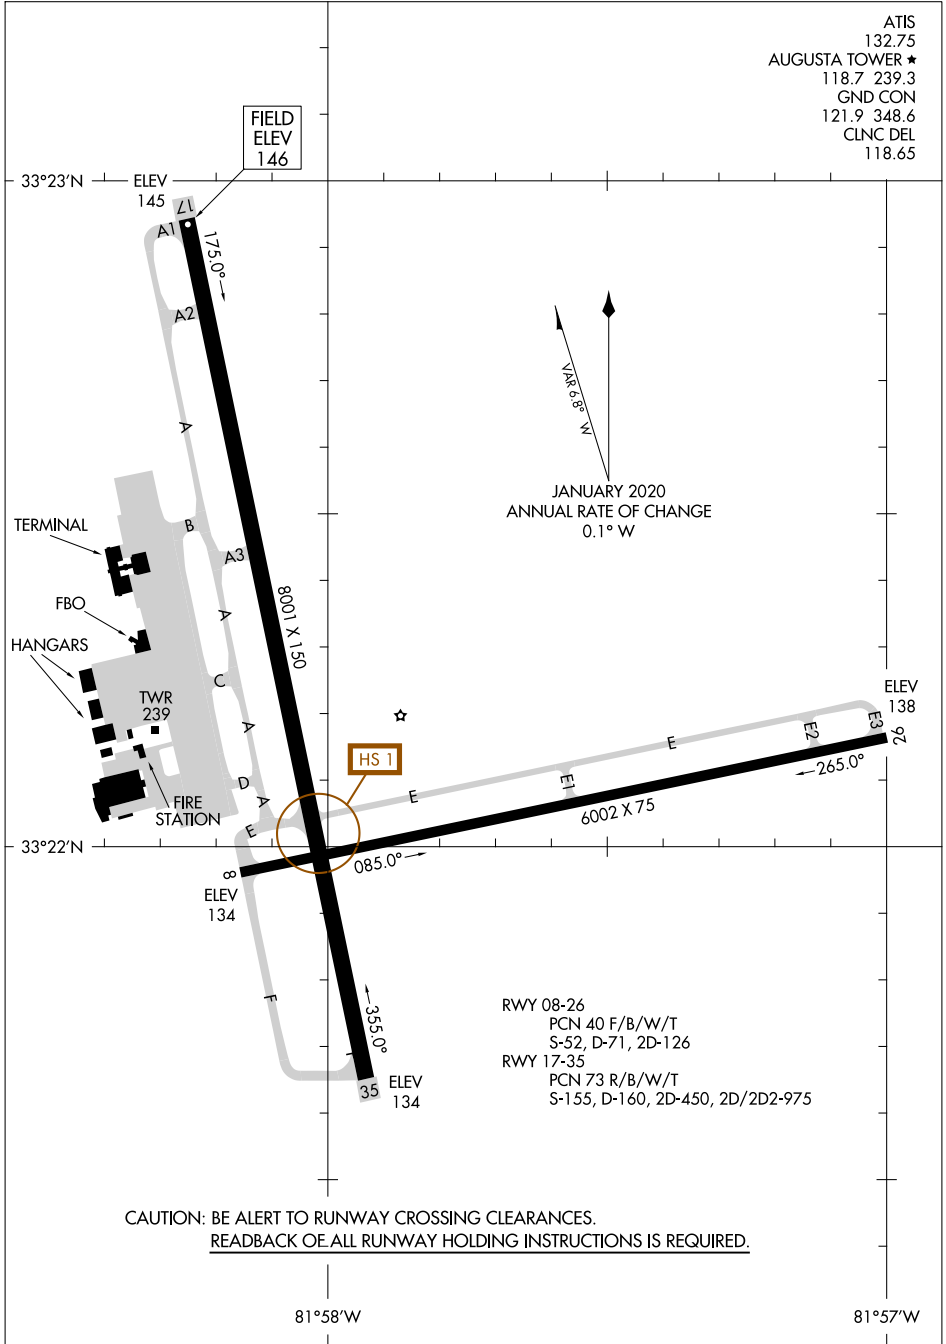

23110
AIRPORT DIAGRAM

AL-27 (FAA)

AUGUSTA RGNL AT BUSH FLD (AGS)
 AUGUSTA, GEORGIA

ATIS
 132.75
 AUGUSTA TOWER ★
 118.7 239.3
 GND CON
 121.9 348.6
 CLNC DEL
 118.65

SE-4, 30 NOV 2023 to 28 DEC 2023

SE-4, 30 NOV 2023 to 28 DEC 2023

CAUTION: BE ALERT TO RUNWAY CROSSING CLEARANCES.
READEBACK OF ALL RUNWAY HOLDING INSTRUCTIONS IS REQUIRED.

AIRPORT DIAGRAM
 23110

AUGUSTA, GEORGIA
 AUGUSTA RGNL AT BUSH FLD (AGS)