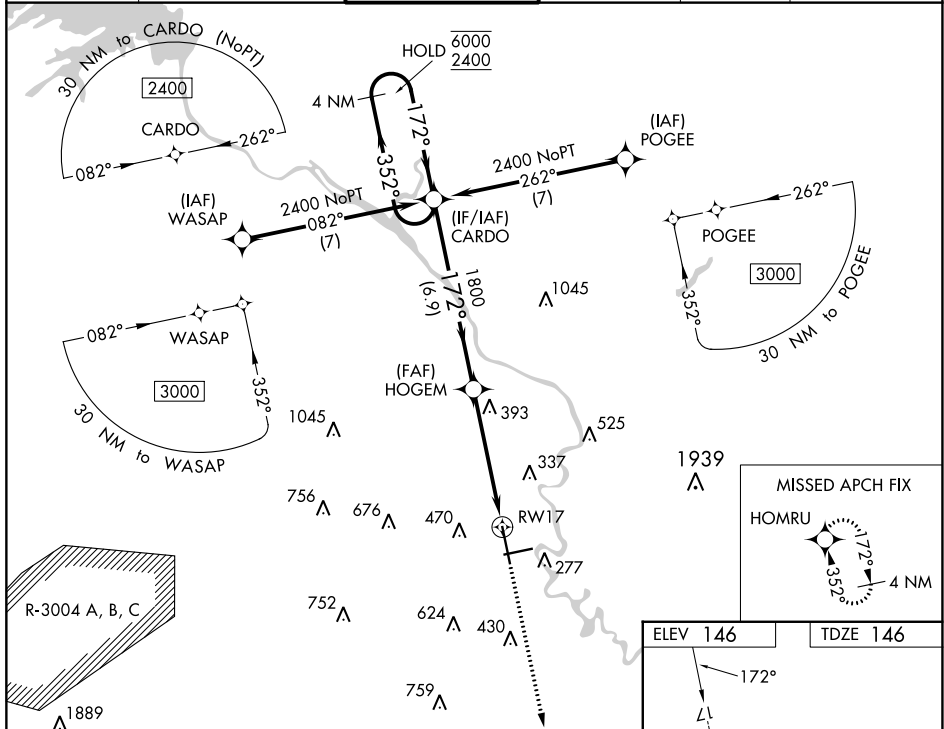

WAAS CH 77504 W17A	APP CRS 172°	Rwy Idg TDZE Apt Elev	8001 146 146
--	------------------------	-----------------------------	---

RNAV (GPS) RWY 17

AUGUSTA RGNL AT BUSH FLD (AGS)

RNP APCH - GPS.		<p>▼ For uncompensated Baro-VNAV systems, LNAV/VNAV NA below -6°C or above 54°C. ▲ For inop ALS, increase LNAV/VNAV all Cats visibility to RVR 4500.</p>		<p>MALS/R</p> 		<p>MISSED APPROACH: Climb to 2100 direct HOMRU and hold.</p>	
ATIS 132.75	AUGUSTA APP CON ★ 126.8 270.3	AUGUSTA TOWER ★ 118.7 (CTAF) 0 239.3	GND CON 121.9 348.6	CLNC DEL 118.65	UNICOM 122.95		

4 NM Holding Pattern CARDO		VGSI and RNAV glidepath not coincident (VGSI Angle 3.00/TCH 71).		2100	HOMRU
CATEGORY	A	B	C	D	
LPV DA		351/24	205 (300-½)		
LNAV/VNAV DA		460/24	314 (400-½)		
LNAV MDA	700/24	554 (600-½)	700/60	554 (600-1¼)	
CIRCLING	780-1	634 (700-1)	780-1¾ 634 (700-1¾)	940-2½ 794 (800-2½)	

SE-4, 30 NOV 2023 to 28 DEC 2023

SE-4, 30 NOV 2023 to 28 DEC 2023