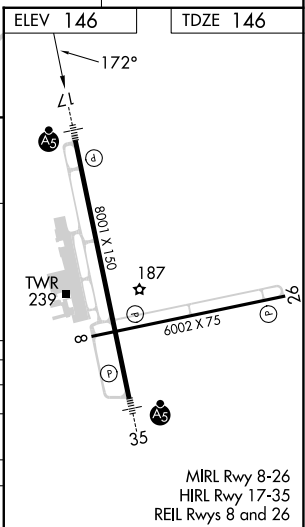

WAAS CH 77504 W17A	APP CRS 172°	Rwy Idg TDZE Apt Elev	8001 146 146
--	------------------------	-----------------------------	---

RNAV (GPS) RWY 17

AUGUSTA RGNL AT BUSH FLD (AGS)

RNP APCH - GPS.		<p>▼ For uncompensated Baro-VNAV systems, LNAV/VNAV NA below -6°C or above 54°C. ▲ For inop ALS, increase LNAV/VNAV all Cats visibility to RVR 4500.</p>		<p>MALS/R</p> 		<p>MISSED APPROACH: Climb to 2100 direct HOMRU and hold.</p>	
ATIS 132.75	AUGUSTA APP CON ★ 126.8 270.3	AUGUSTA TOWER ★ 118.7 (CTAF) 0 239.3	GND CON 121.9 348.6	CLNC DEL 118.65	UNICOM 122.95		

4 NM Holding Pattern CARDO		VGSI and RNAV glidepath not coincident (VGSI Angle 3.00/TCH 71).		2100	HOMRU
CATEGORY	A	B	C	D	
LPV DA		351/24	205 (300-½)		
LNAV/VNAV DA		460/24	314 (400-½)		
LNAV MDA	700/24	554 (600-½)	700/60	554 (600-1¼)	
CIRCLING	780-1	634 (700-1)	780-1¾ 634 (700-1¾)	940-2½ 794 (800-2½)	