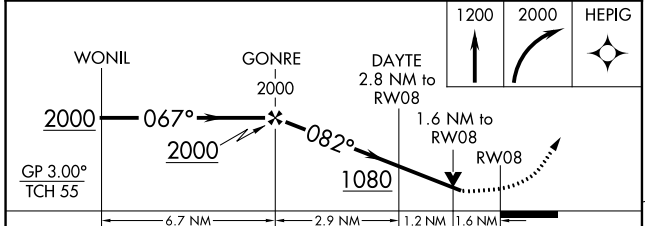

WAAS CH 90328 W08A	APP CRS 082°	Rwy Idg 6002 TDZE 137 Apt Elev 146
--	------------------------	---

RNAV (GPS) Z RWY 8

AUGUSTA RGNL AT BUSH FLD (AGS)

RNP APCH - GPS.

▼ Rwy 8 helicopter visibility reduction below 3/4 SM NA. For uncompensated Baro-VNAV systems, LNAV/VNAV NA below -6°C or above 54°C.

▲

MISSED APPROACH: Climb to 1200 then climbing right turn to 2000 direct HEPIG and hold.

ATIS 132.75	AUGUSTA APP CON ★ 126.8 270.3	AUGUSTA TOWER ★ 118.7 (CTAF) 239.3	GND CON 121.9 348.6	CLNC DEL 118.65	UNICOM 122.95
-----------------------	---	---	-------------------------------	---------------------------	-------------------------

CATEGORY	A	B	C	D
LPV DA		669-1½	532 (600-1½)	
LNAV/VNAV DA		693-1⅝	556 (600-1⅝)	
LNAV MDA	700-1	563 (600-1)	700-1⅝	563 (600-1⅝)
CIRCLING	760-1	780-1	780-1¾	940-2½
	614 (700-1)	634 (700-1)	634 (700-1¾)	794 (800-2½)