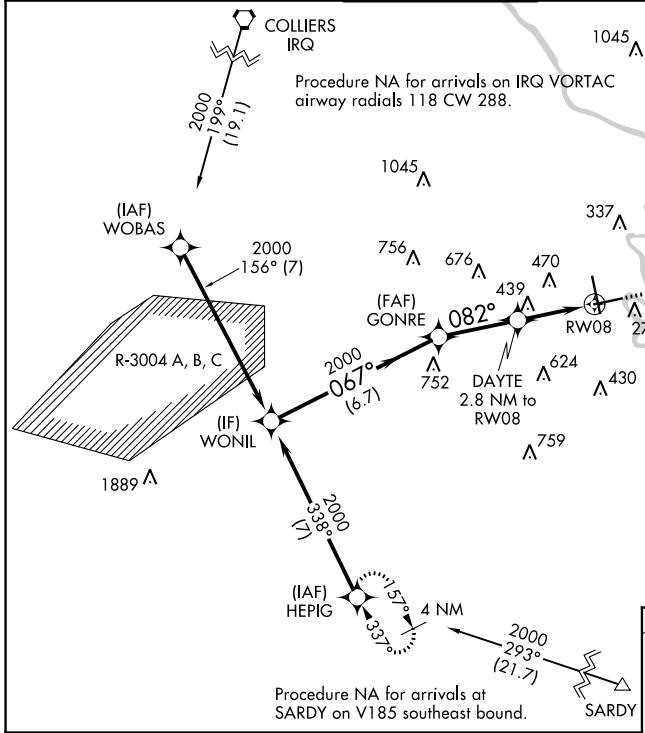

WAAS CH 90328 W08A	APP CRS 082°	Rwy Idg 6002 TDZE 137 Apt Elev 146
--	------------------------	---

RNAV (GPS) Z RWY 8

AUGUSTA RGNL AT BUSH FLD (AGS)

RNP APCH - GPS.

▼ Rwy 8 helicopter visibility reduction below 3/4 SM NA. For uncompensated Baro-VNAV systems, LNAV/VNAV NA below -6°C or above 54°C.

▲

MISSED APPROACH: Climb to 1200 then climbing right turn to 2000 direct HEPIG and hold.

ATIS 132.75	AUGUSTA APP CON ★ 126.8 270.3	AUGUSTA TOWER ★ 118.7 (CTAF) 239.3	GND CON 121.9 348.6	CLNC DEL 118.65	UNICOM 122.95
-----------------------	---	---	-------------------------------	---------------------------	-------------------------

CATEGORY	A	B	C	D
LPV DA		669-1½	532 (600-1½)	
LNAV/VNAV DA		693-1⅝	556 (600-1⅝)	
LNAV MDA	700-1	563 (600-1)	700-1⅝	563 (600-1⅝)
CIRCLING	760-1	780-1	780-1¾	940-2½
	614 (700-1)	634 (700-1)	634 (700-1¾)	794 (800-2½)

SE-4, 30 NOV 2023 to 28 DEC 2023

SE-4, 30 NOV 2023 to 28 DEC 2023