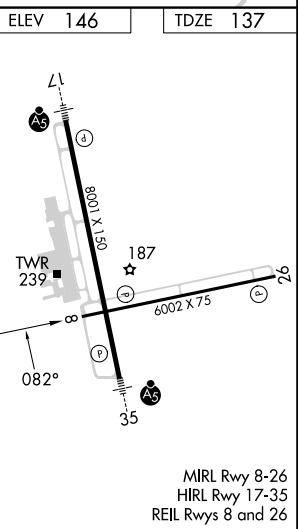

WAAS CH 90328 W08A	APP CRS 082°	Rwy Idg 6002 TDZE 137 Apt Elev 146
--	------------------------	---

RNAV (GPS) Z RWY 8

AUGUSTA RGNL AT BUSH FLD (AGS)

RNP APCH - GPS.

▼ Rwy 8 helicopter visibility reduction below 3/4 SM NA. For uncompensated Baro-VNAV systems, LNAV/VNAV NA below -6°C or above 54°C.

▲

MISSED APPROACH: Climb to 1200 then climbing right turn to 2000 direct HEPIG and hold.

ATIS 132.75	AUGUSTA APP CON ★ 126.8 270.3	AUGUSTA TOWER ★ 118.7 (CTAF) 239.3	GND CON 121.9 348.6	CLNC DEL 118.65	UNICOM 122.95
-----------------------	---	---	-------------------------------	---------------------------	-------------------------

CATEGORY	A	B	C	D
LPV DA		669-1½	532 (600-1½)	
LNAV/VNAV DA		693-1⅝	556 (600-1⅝)	
LNAV MDA	700-1	563 (600-1)	700-1⅝	563 (600-1⅝)
CIRCLING	760-1	780-1	780-1¾	940-2½
	614 (700-1)	634 (700-1)	634 (700-1¾)	794 (800-2½)