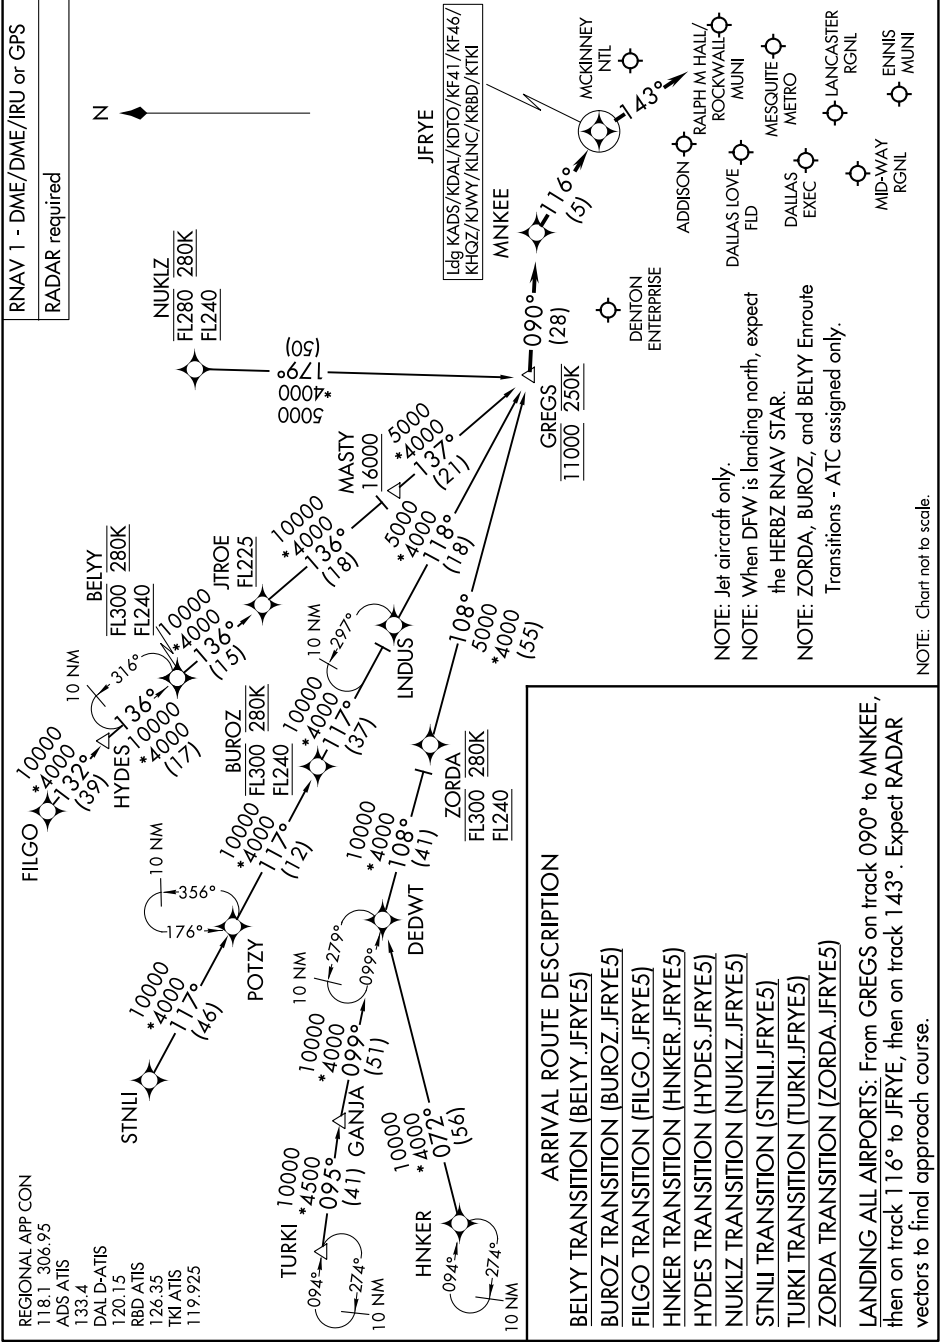

# JFRYE FIVE ARRIVAL (RNAV)

DALLAS, TEXAS

SC-2, 30 NOV 2023 to 28 DEC 2023

# JFRYE FIVE ARRIVAL (RNAV)

DALLAS, TEXAS

NOTE: Chart not to scale.

SC-2, 30 NOV 2023 to 28 DEC 2023