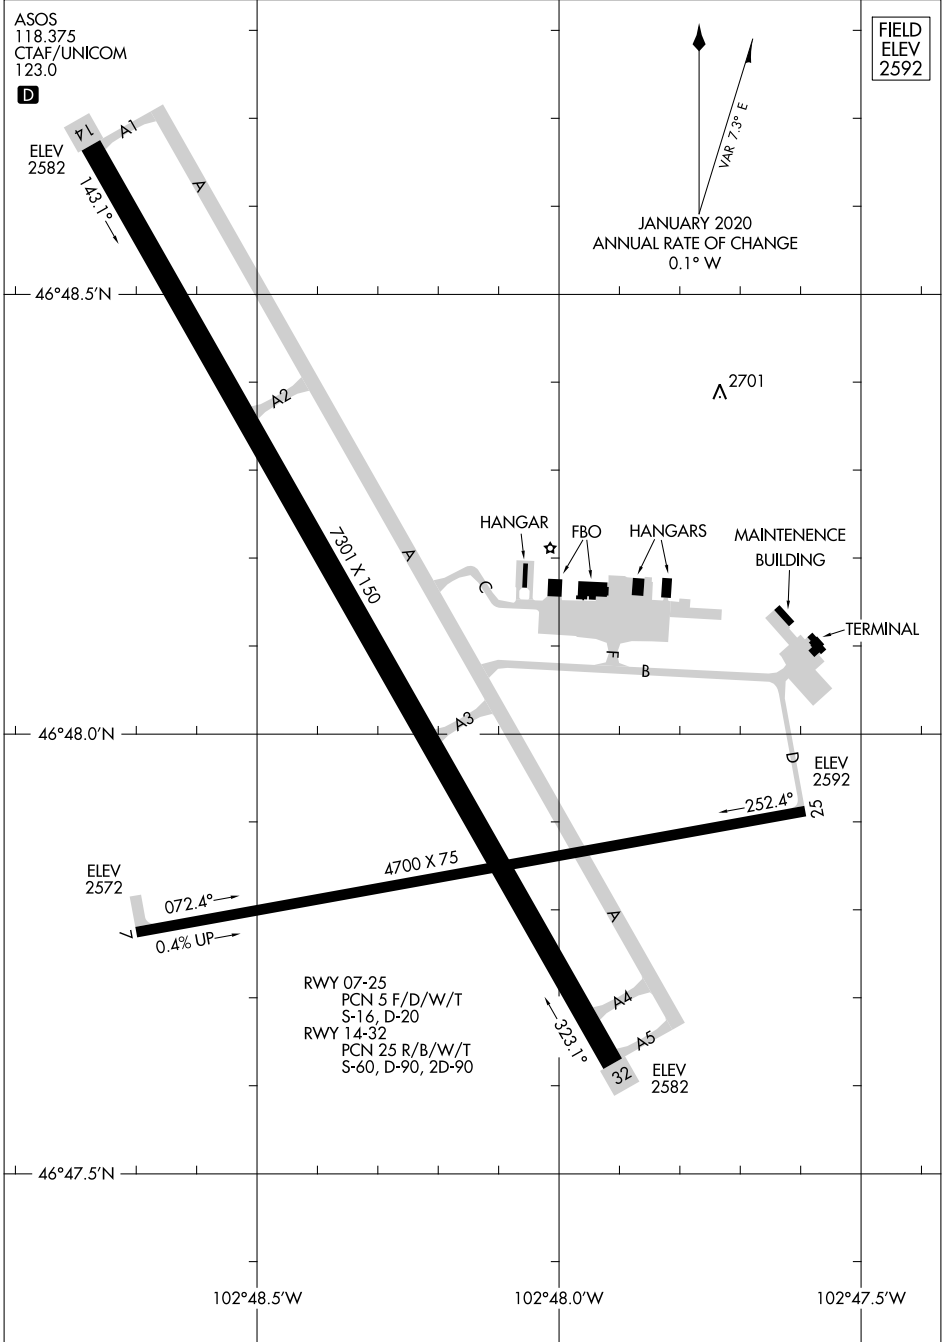

23054

# AIRPORT DIAGRAM

DICKINSON/THEODORE ROOSEVELT RGNL (DIK)  
AL-120 (FAA)  
DICKINSON, NORTH DAKOTA

ASOS  
118.375  
CTAF/UNICOM  
123.0

**D**

FIELD  
ELEV  
2592

NC-1, 30 NOV 2023 to 28 DEC 2023

NC-1, 30 NOV 2023 to 28 DEC 2023

# AIRPORT DIAGRAM

23054

DICKINSON, NORTH DAKOTA  
DICKINSON/THEODORE ROOSEVELT RGNL (DIK)