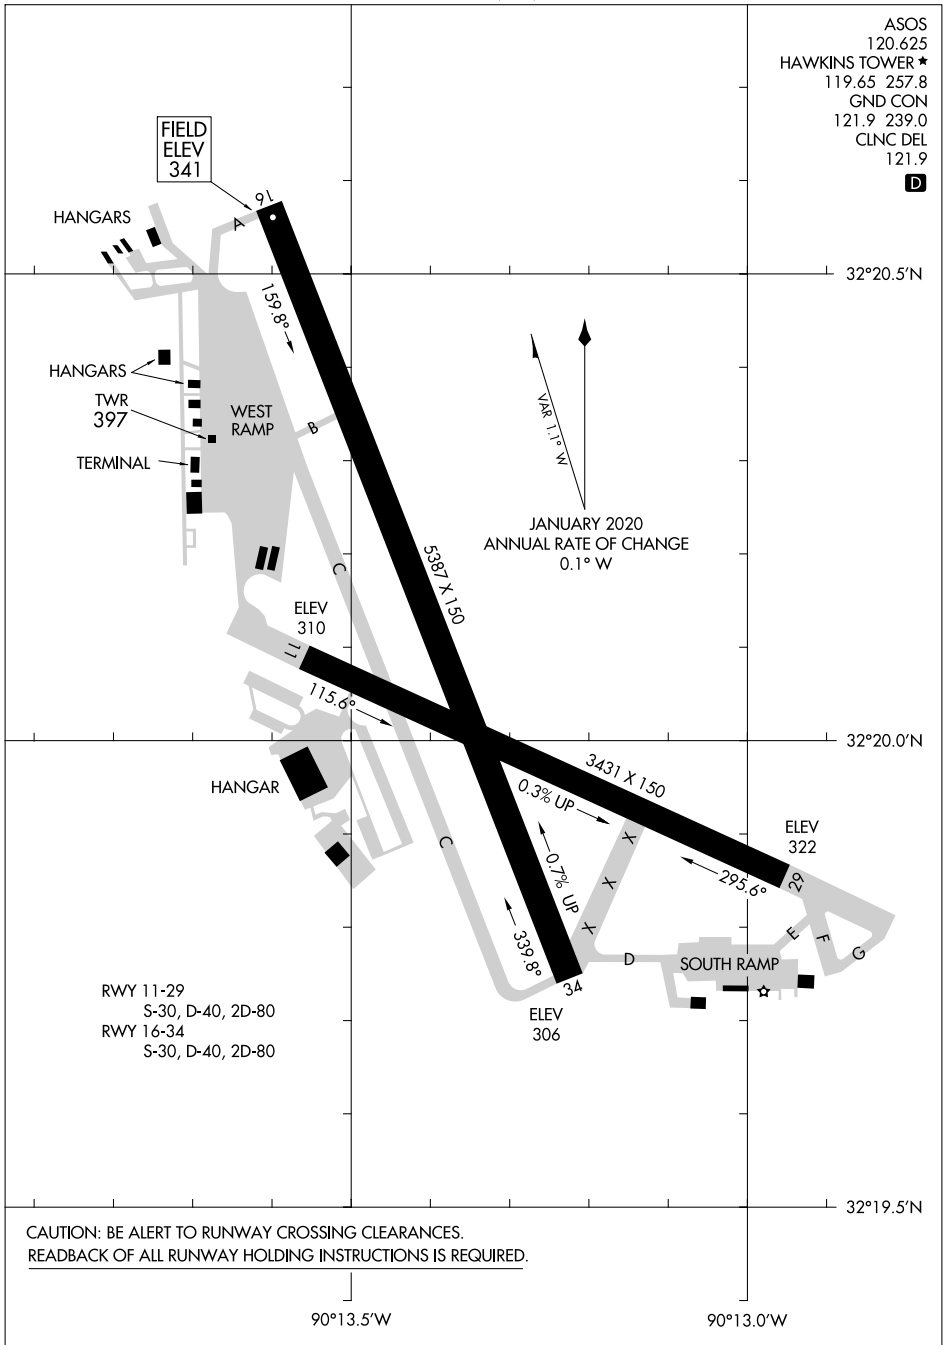

# AIRPORT DIAGRAM

AL-206 (FAA)

HAWKINS FLD (HKS)  
JACKSON, MISSISSIPPI

ASOS 120.625  
 HAWKINS TOWER ★ 119.65 257.8  
 GND CON 121.9 239.0  
 CLNC DEL 121.9

D

SC-4, 30 NOV 2023 to 28 DEC 2023

SC-4, 30 NOV 2023 to 28 DEC 2023

# AIRPORT DIAGRAM

JACKSON, MISSISSIPPI  
HAWKINS FLD (HKS)