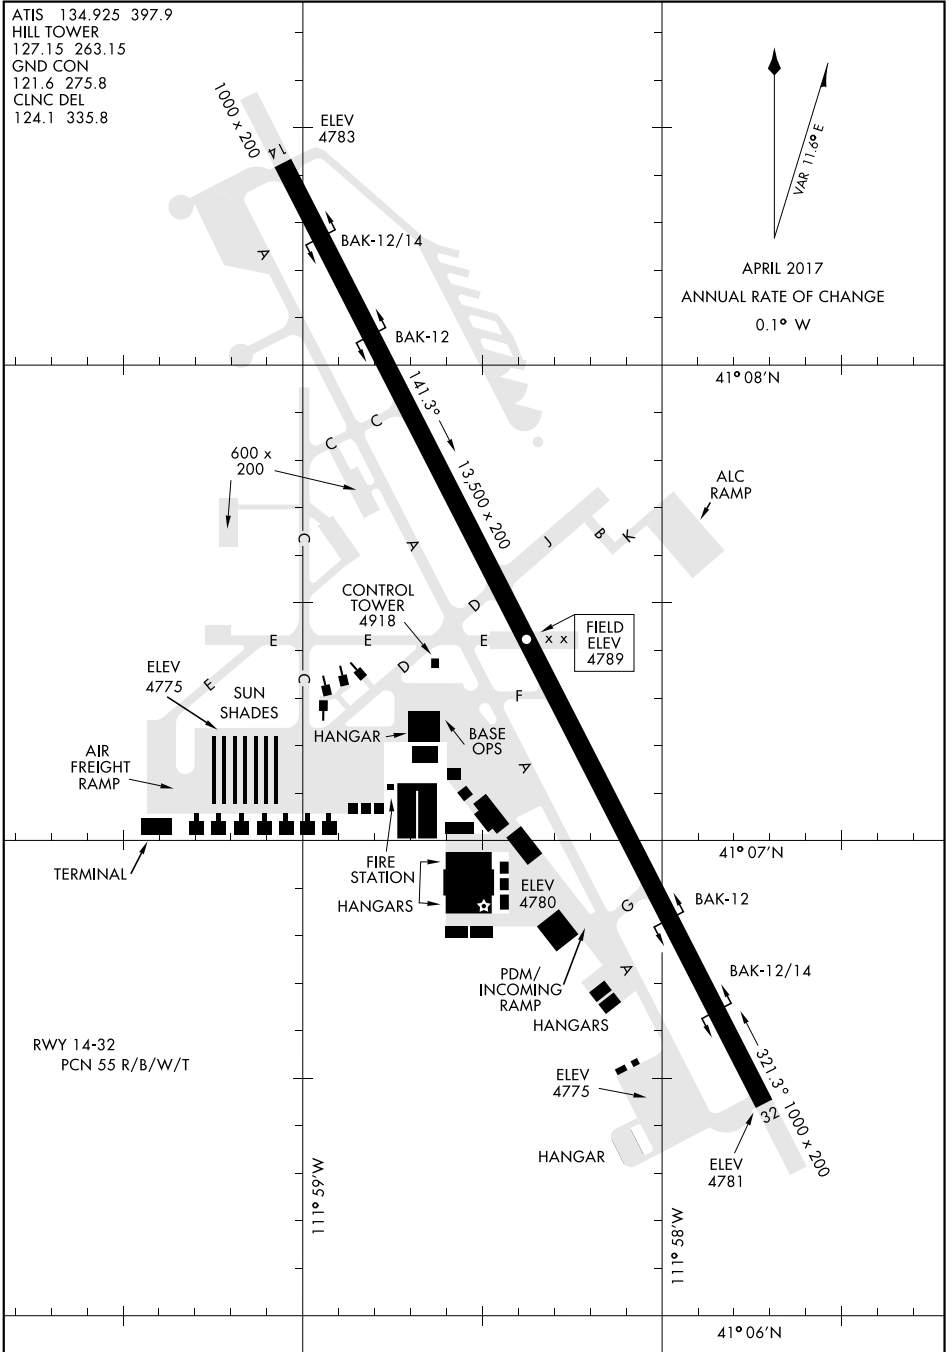

# AIRPORT DIAGRAM

AFD-296 [USAF]

HILL AFB (KHIF)

OGDEN, UTAH

ATIS 134.925 397.9  
 HILL TOWER  
 127.15 263.15  
 GND CON  
 121.6 275.8  
 CLNC DEL  
 124.1 335.8

APRIL 2017  
 ANNUAL RATE OF CHANGE  
 0.1° W

SW-4, 30 NOV 2023 to 28 DEC 2023

SW-4, 30 NOV 2023 to 28 DEC 2023