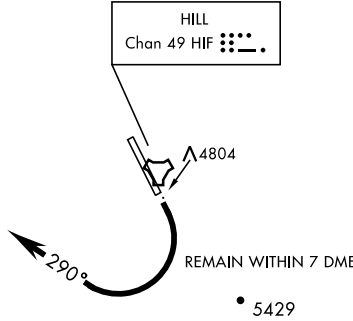

ATIS 134.925 397.9
 CLNC DEL
 124.1 335.8
 GND CON
 121.6 275.8
 HILL TOWER
 127.15 263.15
 SALT LAKE CITY
 DEP CON
 121.1 319.25
 CLOVER CON
 134.1 285.65

LOST COMMUNICATIONS: IF RADIO CONTACT HAS NOT BEEN ESTABLISHED
 BY HIF R-225 OR 12 DME, SQUAWK 7600 AND IMMEDIATELY
 CLIMB TO 7500 MSL.

EMERG SAFE ALT 100 NM 15,600

DEPARTURE ROUTE DESCRIPTION

TAKE-OFF RWY 14: Turn right heading 290°, remain within HIF TACAN 7 DME, maintain 6500.

TACAN OUT: Turn right heading 290°; maintain 6500.