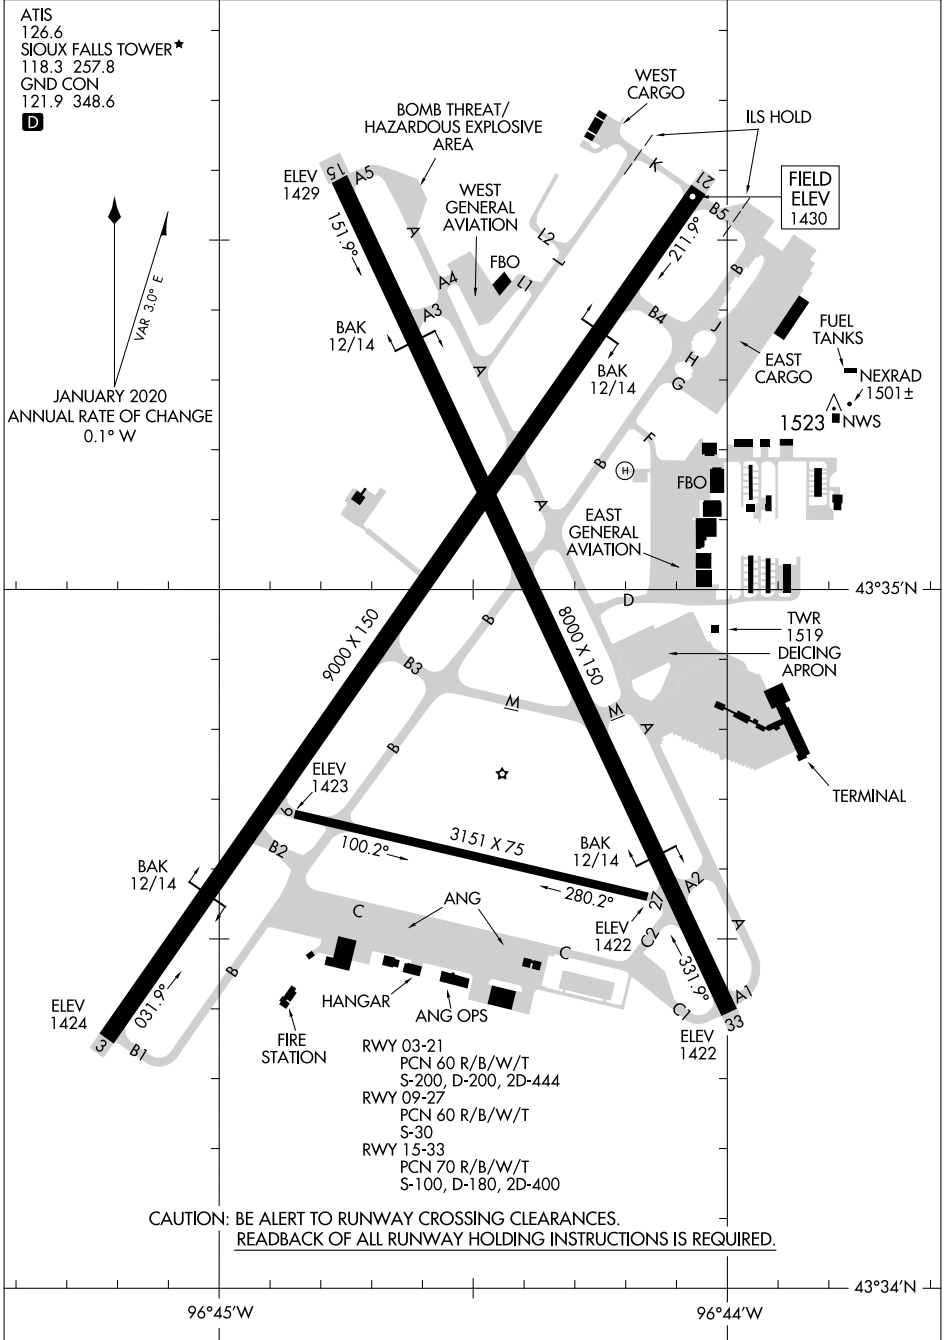

# AIRPORT DIAGRAM

AL-396 (FAA)

JOE FOSS FLD (FSD)  
SIOUX FALLS, SOUTH DAKOTA

NC-1, 30 NOV 2023 to 28 DEC 2023

NC-1, 30 NOV 2023 to 28 DEC 2023

# AIRPORT DIAGRAM

SIOUX FALLS, SOUTH DAKOTA  
JOE FOSS FLD (FSD)