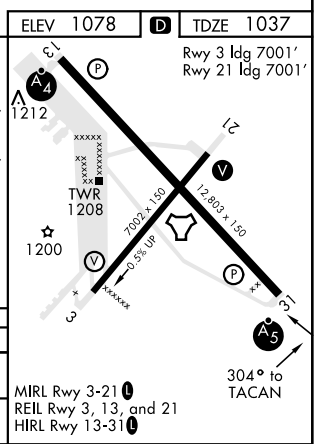

NC-2, 30 NOV 2023 to 28 DEC 2023

NC-2, 30 NOV 2023 to 28 DEC 2023

EMERG SAFE ALT 100 NM 3600