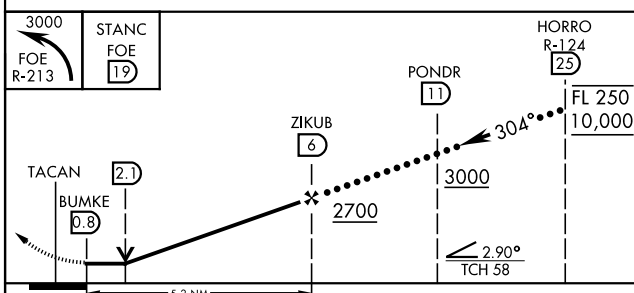

HI-TACAN RWY 31

TACAN FOE Chan 53	APCH CRS 304°	Rwy ldg 12,803 TDZE 1037 Arprt Elev 1078	AL-424 [USAF]	TOWEKA RGNL (KFOE)
<p>▽ * When ALS inop, increase CAT CDE vis to 1½ miles.</p>			<p>MALSRL</p>	<p>MISSED APPROACH: Climbing left turn to 3000 via heading 190° and FOE TACAN R-213 to STANC/19° DME and hold.</p>

ATIS 128.25	KANSAS CITY CENTER 123.8 343.7	FORBES TOWER ★ 120.8 (CTAF) 340.2	GND CON 118.425 275.8	UNICOM 122.95
-----------------------	--	---	---------------------------------	-------------------------

NC-2, 30 NOV 2023 to 28 DEC 2023

NC-2, 30 NOV 2023 to 28 DEC 2023

EMERG SAFE ALT 100 NM 3600

CATEGORY	C	D	E
S-31 *	1520/50	483 (500-1)	
CIRCLING	1580-1½ 502 (600-1½)	1700-2 622 (700-2)	1720-2¼ 642 (700-2¼)