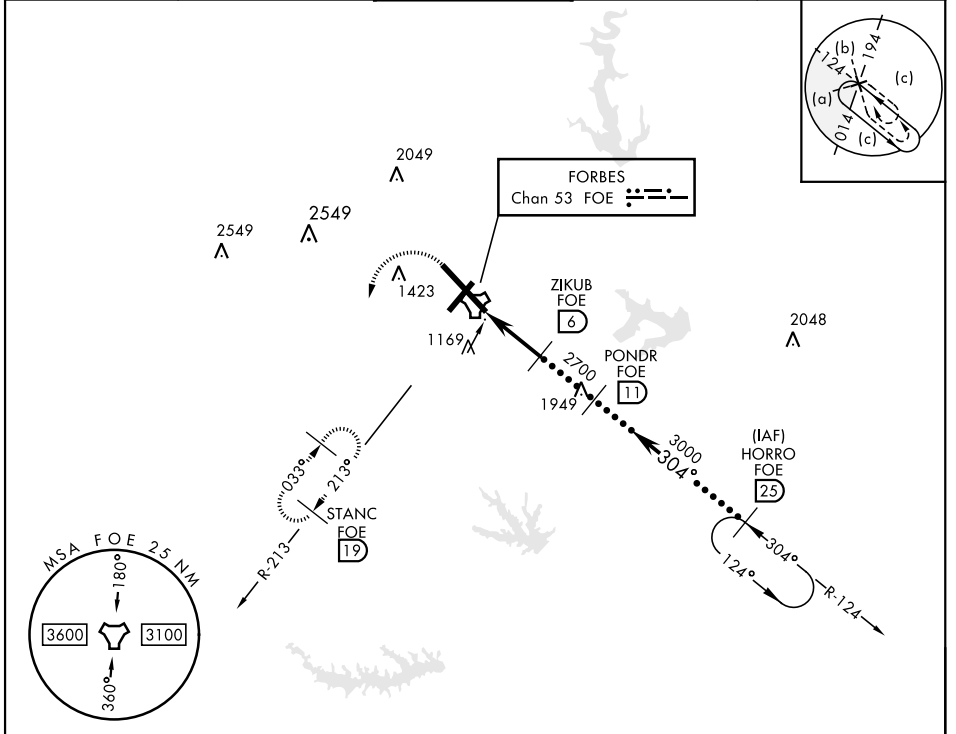

HI-TACAN RWY 31

TACAN FOE Chan 53	APCH CRS 304°	Rwy ldg 12,803 TDZE 1037 Arprt Elev 1078	AL-424 [USAF]	TOWEKA RGNL (KFOE)
<p>▽ * When ALS inop, increase CAT CDE vis to 1½ miles.</p>			<p>MALSRL</p>	<p>MISSED APPROACH: Climbing left turn to 3000 via heading 190° and FOE TACAN R-213 to STANC/19° DME and hold.</p>

ATIS 128.25	KANSAS CITY CENTER 123.8 343.7	FORBES TOWER ★ 120.8 (CTAF) 340.2	GND CON 118.425 275.8	UNICOM 122.95
-----------------------	--	---	---------------------------------	-------------------------

NC-2, 30 NOV 2023 to 28 DEC 2023

NC-2, 30 NOV 2023 to 28 DEC 2023

EMERG SAFE ALT 100 NM 3600

CATEGORY	C	D	E
S-31 *	1520/50	483 (500-1)	
CIRCLING	1580-1½ 502 (600-1½)	1700-2 622 (700-2)	1720-2¼ 642 (700-2¼)

HI-TACAN RWY 31