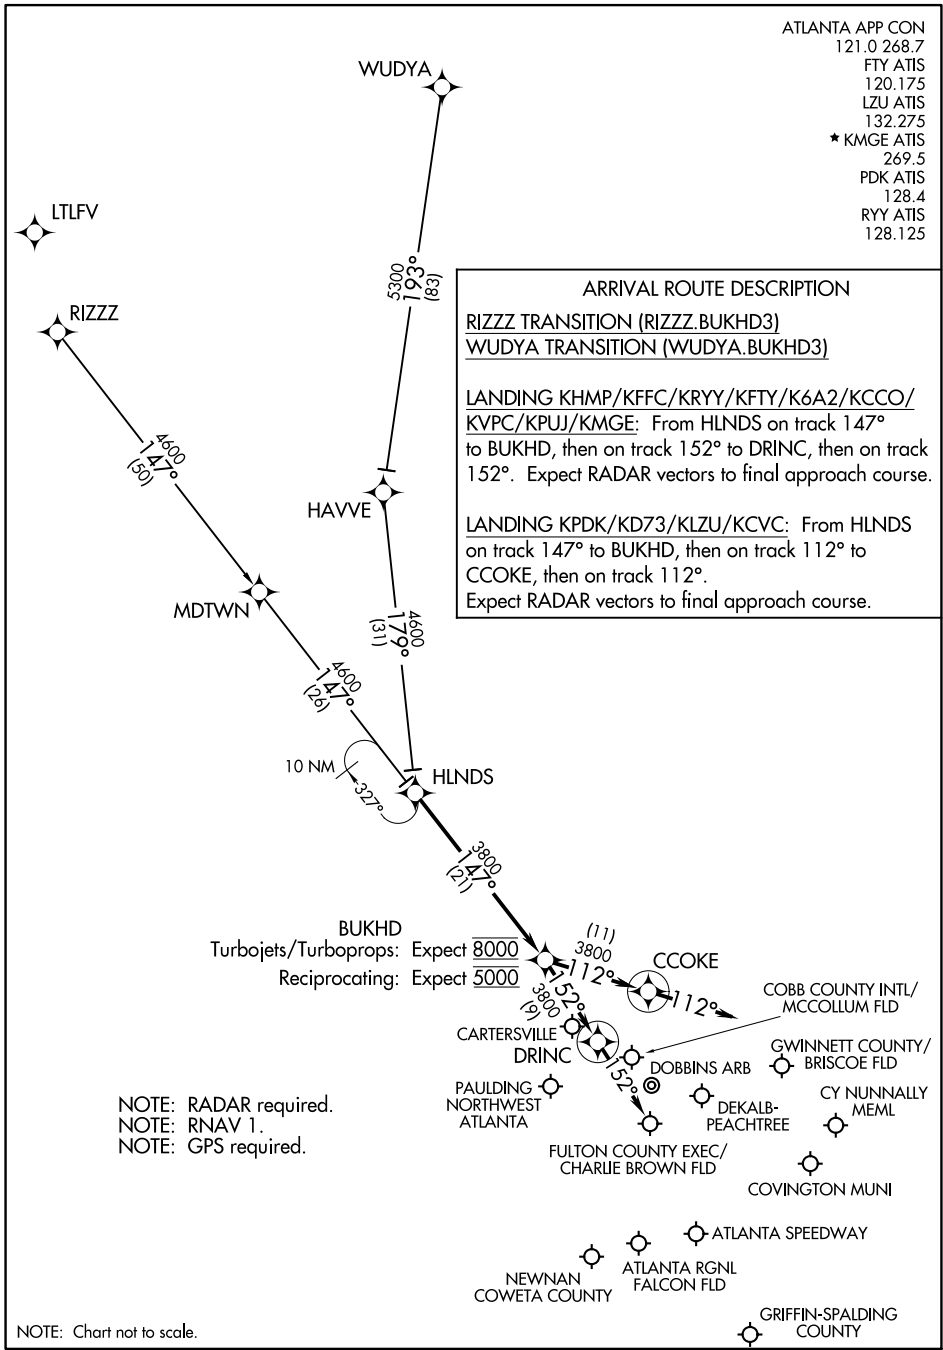

RIZZZ TRANSITION (RIZZZ.BUKHD3)  
WUDYA TRANSITION (WUDYA.BUKHD3)

LANDING KHMP/KFFC/KRYY/KFTY/K6A2/KCCO/  
 KVPC/KPUJ/KMGE: From HLNDS on track 147°  
 to BUKHD, then on track 152° to DRINC, then on track  
 152°. Expect RADAR vectors to final approach course.

LANDING KPDK/KD73/KLZU/KCVC: From HLNDS  
 on track 147° to BUKHD, then on track 112° to  
 CCOKE, then on track 112°.  
 Expect RADAR vectors to final approach course.

SE-4, 30 NOV 2023 to 28 DEC 2023

SE-4, 30 NOV 2023 to 28 DEC 2023

NOTE: RADAR required.  
 NOTE: RNAV 1.  
 NOTE: GPS required.

NOTE: Chart not to scale.

# BUKHD THREE ARRIVAL (RNAV)

ATLANTA, GEORGIA