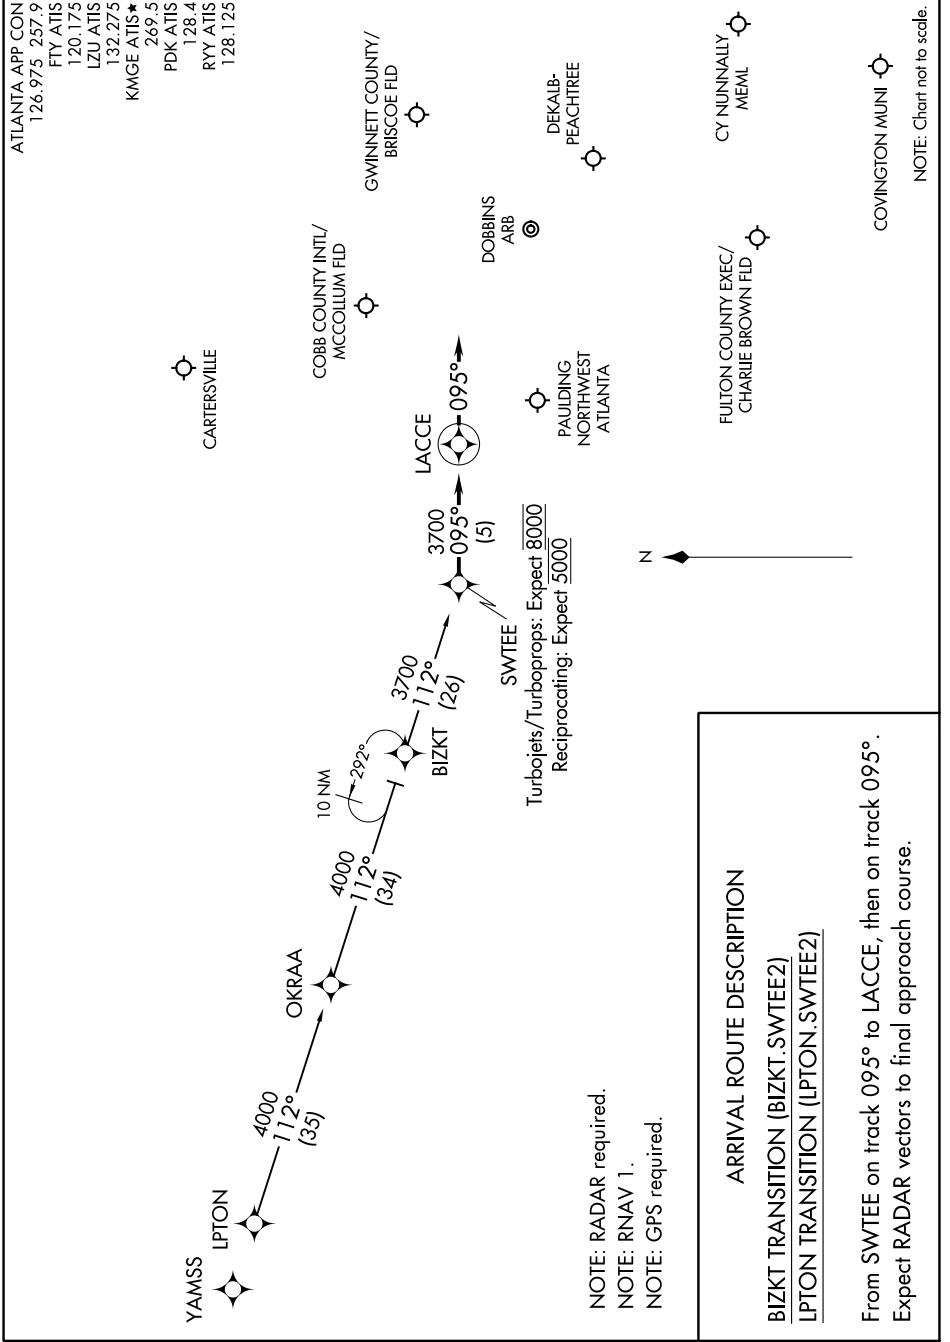

SWTEE TWO ARRIVAL (RNAV)

ATLANTA, GEORGIA

SE-4, 30 NOV 2023 to 28 DEC 2023

SE-4, 30 NOV 2023 to 28 DEC 2023

NOTE: Chart not to scale.

ARRIVAL ROUTE DESCRIPTION

BIZKT TRANSITION (BIZKT.SWTEE2)
LPTON TRANSITION (LPTON.SWTEE2)

From SWTEE on track 095° to LACCE, then on track 095°. Expect RADAR vectors to final approach course.

- NOTE: RADAR required.
- NOTE: RNAV 1.
- NOTE: GPS required.

Turbojets/Turboprops: Expect 8000
 Reciprocating: Expect 5000