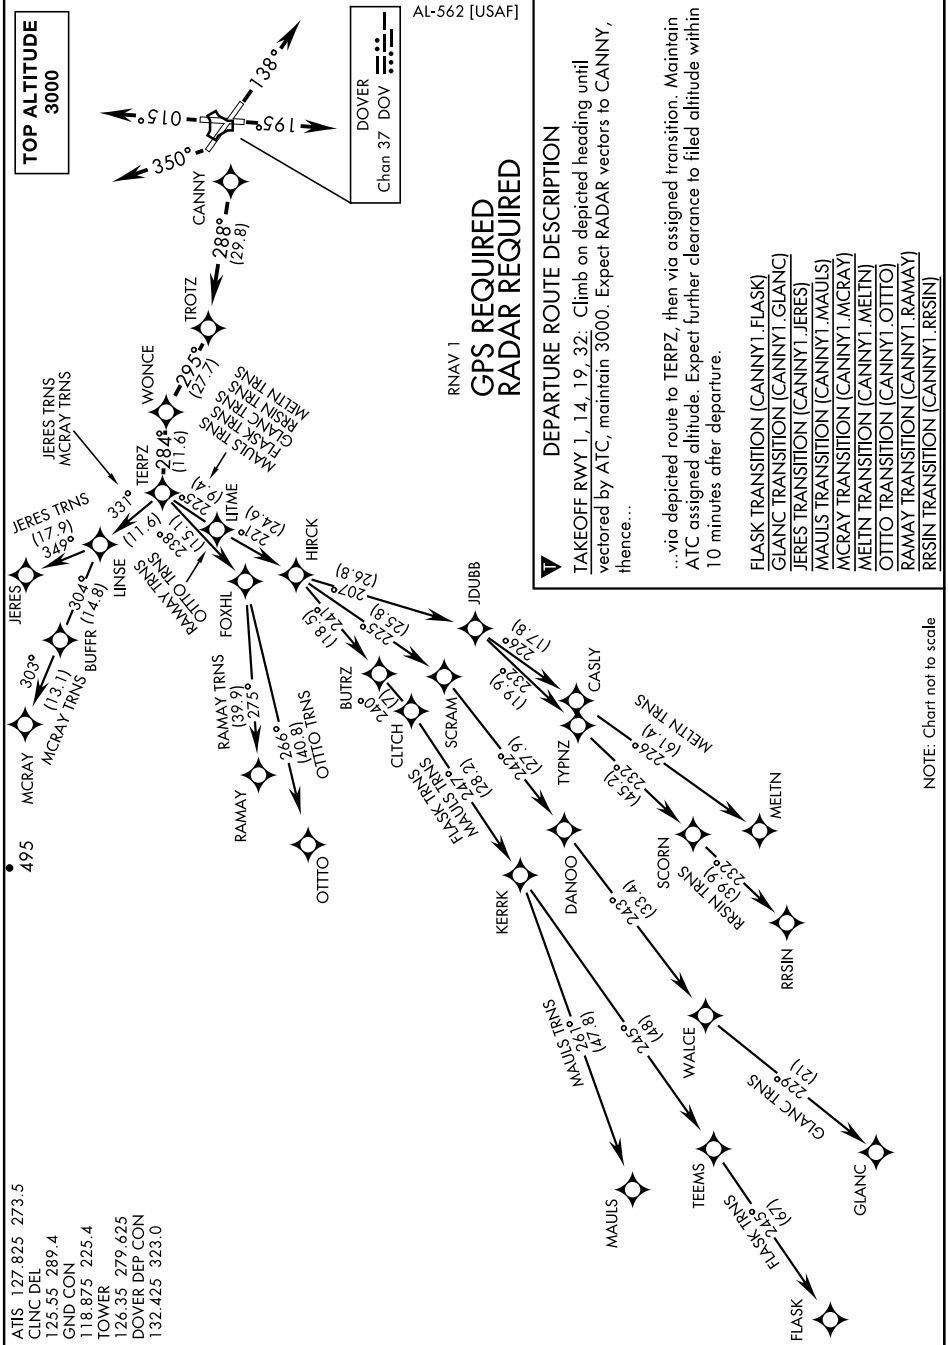

# CANNY ONE DEPARTURE (RNAV)(CANNY1•CNY)

NE-3, 30 NOV 2023 to 28 DEC 2023

ATIS 127.825 273.5  
 CLNC DEL 125.55 289.4  
 GND CON 118.875 225.4  
 TOWER 126.35 279.625  
 DOVER DEP CON 132.425 323.0

# CANNY ONE DEPARTURE (RNAV)(CANNY1•CNY)

Amdt 2 16JUN22  
 TERPS

DOVER, DELAWARE

DOVER AFB (KDOV)

NOTE: Chart not to scale

NE-3, 30 NOV 2023 to 28 DEC 2023