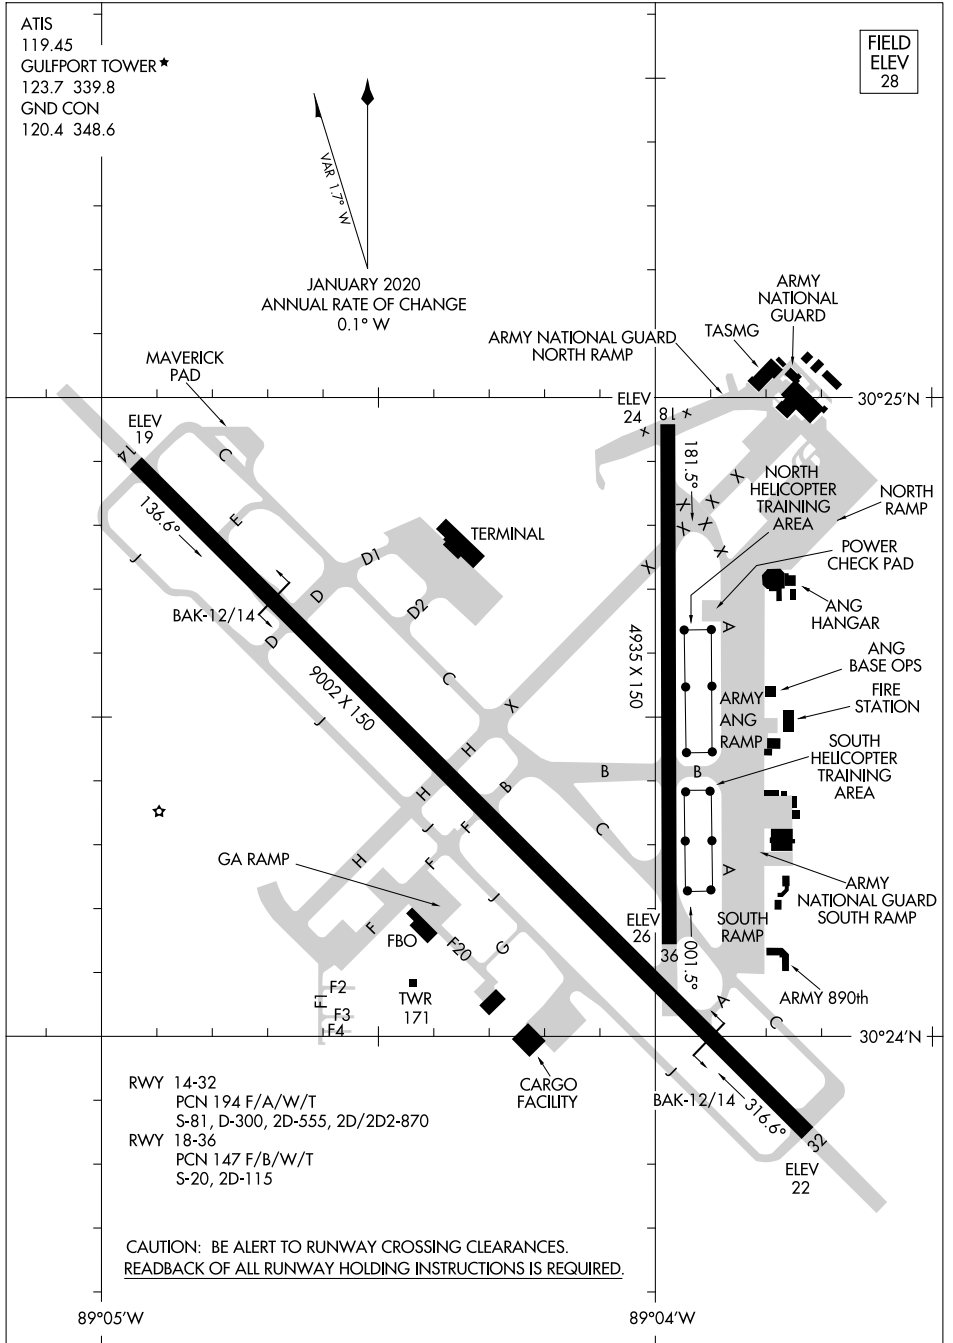

AIRPORT DIAGRAM

21112

AL-576 (FAA)

GULFPORT-BILOXI INTL (GPT)
GULFPORT, MISSISSIPPI

SC-4, 30 NOV 2023 to 28 DEC 2023

SC-4, 30 NOV 2023 to 28 DEC 2023

AIRPORT DIAGRAM

21112