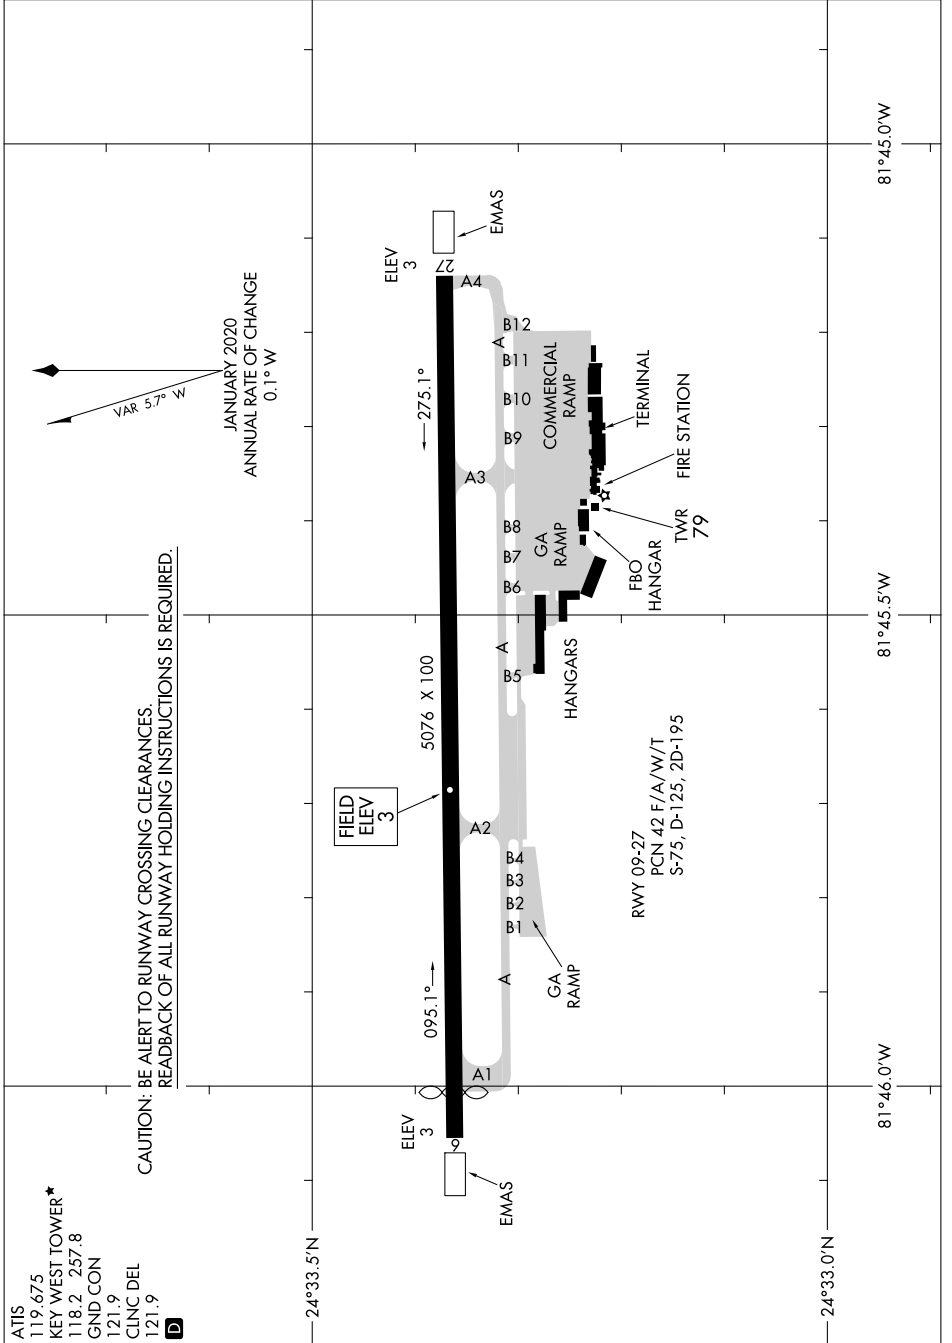

AIRPORT DIAGRAM

AL-606 (FAA)

KEY WEST INTL (EYW)
KEY WEST, FLORIDA

SE-3, 30 NOV 2023 to 28 DEC 2023

CAUTION: BE ALERT TO RUNWAY CROSSING CLEARANCES.
READBACK OF ALL RUNWAY HOLDING INSTRUCTIONS IS REQUIRED.

ATIS 119.675
 KEY WEST TOWER* 118.2 257.8
 GND CON 121.9
 CLNC DEL 121.9
D

SE-3, 30 NOV 2023 to 28 DEC 2023