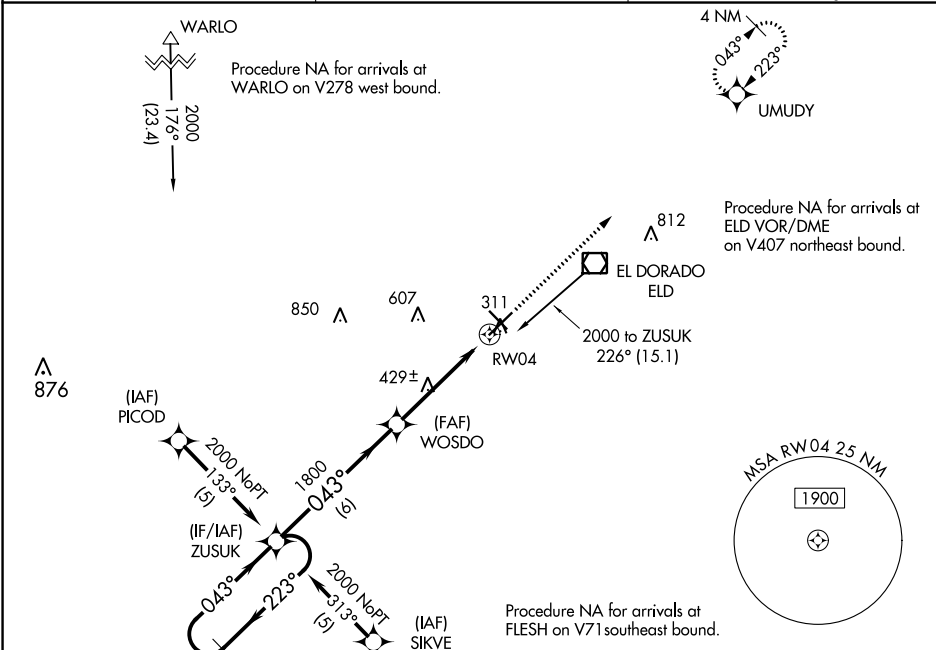

APP CRS 043°	Rwy Idg 6601
	TDZE 260
	Apt Elev 277

RNAV (GPS) RWY 4

SOUTH ARKANSAS RGNL AT GOODWIN FLD (ELD)

RNP APCH.

▼ Straight-in Rwy 4 NA at night, Circling Rwy 4, 13, 31 NA at night.
Rwy 4 helicopter visibility below 1 SM NA.

MISSED APPROACH: Climb to 2000
direct UMUDY and hold.

ASOS
118.325

FORT WORTH CENTER
128.2 269.1

UNICOM
123.0 (CTAF) 0

ELEV 277	TDZE 260
----------	----------

CATEGORY	A	B	C	D
RNAV MDA	680-1	420 (500-1)	680-1¼	420 (500-1¼)
CIRCLING	740-1	463 (500-1)	920-1¼ 643 (700-1¾)	920-2 643 (700-2)

MIRL Rwy 13-31 0
HIRL Rwy 4-22 0

SC-1, 30 NOV 2023 to 28 DEC 2023

SC-1, 30 NOV 2023 to 28 DEC 2023