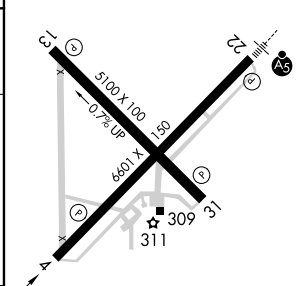

APP CRS 043°	Rwy Idg 6601
	TDZE 260
	Apt Elev 277

RNAV (GPS) RWY 4

SOUTH ARKANSAS RGNL AT GOODWIN FLD (ELD)

RNP APCH.

▼ Straight-in Rwy 4 NA at night, Circling Rwy 4, 13, 31 NA at night.
Rwy 4 helicopter visibility below 1 SM NA.

MISSED APPROACH: Climb to 2000
direct UMUDY and hold.

ASOS
118.325

FORT WORTH CENTER
128.2 269.1

UNICOM
123.0 (CTAF) 0

ELEV 277	TDZE 260
----------	----------

CATEGORY	A	B	C	D
RNAV MDA	680-1	420 (500-1)	680-1¼	420 (500-1¼)
CIRCLING	740-1	463 (500-1)	920-1¼ 643 (700-1¾)	920-2 643 (700-2)