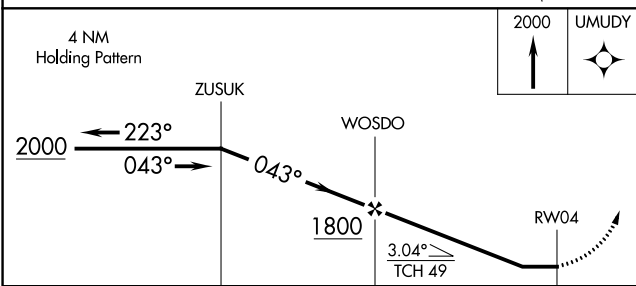

MISSED APPROACH: Climb to 2000
direct UMUDY and hold.

ASOS
118.325

FORT WORTH CENTER
128.2 269.1

UNICOM
123.0 (CTAF) 0

ELEV 277	TDZE 260
----------	----------

CATEGORY	A	B	C	D
RNAV MDA	680-1	420 (500-1)	680-1¼	420 (500-1¼)
CIRCLING	740-1	463 (500-1)	920-1¼ 643 (700-1¾)	920-2 643 (700-2)