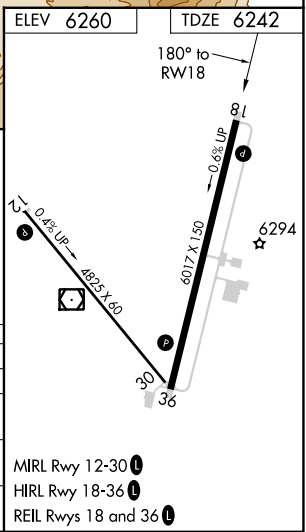

RNAV (GPS) RWY 18

ELY/YELLAND FLD (ELY)

WAAS CH 42823 W18A	APP CRS 180°	Rwy Idg TDZE Apt Elev	6017 6242 6260
--	------------------------	-----------------------------	---

RNP APCH.

Baro-VNAV NA. Circling Rwy 30 NA at night. Circling NA for Cats A and B southwest of Rwy 12 and west of Rwy 36. Circling NA for Cats C and D southwest of Rwy 12 and east of Rwy 18.

MISSED APPROACH: Climb to 12000 direct ZOLOB and on track 143° to DOTME and hold.

ASOS 120.625	SALT LAKE CENTER 133.45 317.625	UNICOM 122.8 (CTAF)
------------------------	---	-------------------------------

12000	ZOLOB	tr 143°	DOTME	JAMOP
*LNAV only		*2.7 NM to RW18		
RW18		FEILL		JAMOP
2.7 NM		4.3 NM		5.2 NM
CATEGORY	A	B	C	D
LPV DA	6652-1 1/8		410 (400-1 1/8)	
LNAV/VNAV DA	7274-4		1032 (1100-4)	
LNAV MDA	7140-1 1/4	898 (900-1 1/4)	7140-2 1/2	898 (900-2 1/2)
CIRCLING	7140-1 1/4	880 (900-1 1/4)	7140-2 1/2	8220-3
		880 (900-2 1/2)	1960 (2000-3)	

SW-4, 30 NOV 2023 to 28 DEC 2023

SW-4, 30 NOV 2023 to 28 DEC 2023