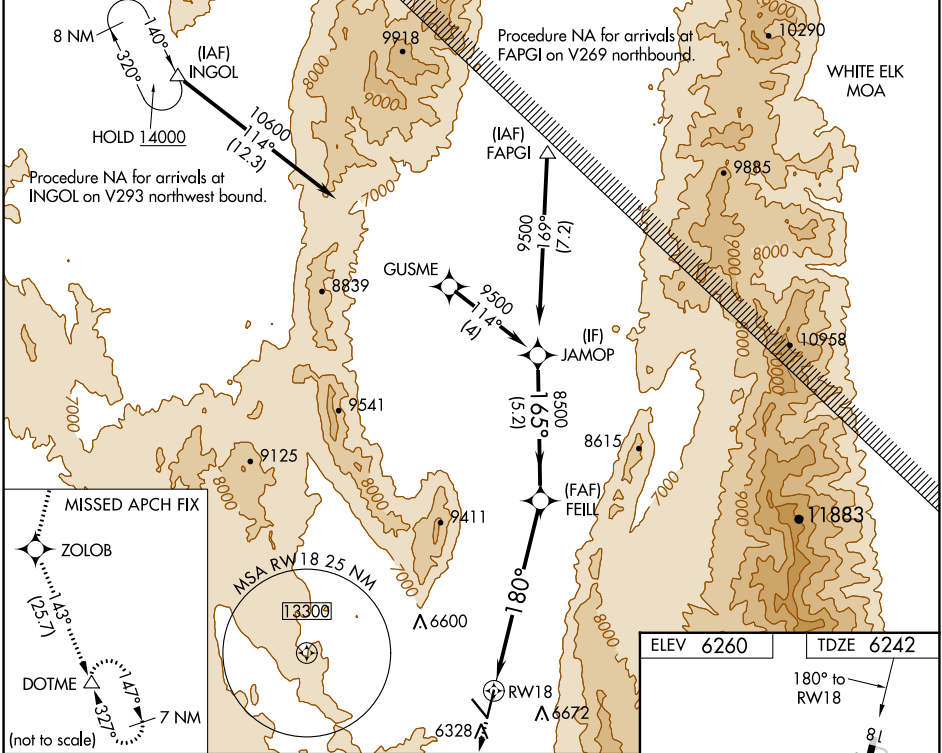

RNAV (GPS) RWY 18

ELY/YELLAND FLD (ELY)

WAAS CH 42823 W18A	APP CRS 180°	Rwy Idg TDZE Apt Elev	6017 6242 6260
--	------------------------	-----------------------------	---

RNP APCH.

Baro-VNAV NA. Circling Rwy 30 NA at night. Circling NA for Cats A and B southwest of Rwy 12 and west of Rwy 36. Circling NA for Cats C and D southwest of Rwy 12 and east of Rwy 18.

MISSED APPROACH: Climb to 12000 direct ZOLOB and on track 143° to DOTME and hold.

ASOS 120.625	SALT LAKE CENTER 133.45 317.625	UNICOM 122.8 (CTAF)
------------------------	---	-------------------------------

12000	ZOLOB	tr 143°	DOTME	JAMOP
*LNAV only		*2.7 NM to RW18		
RW18		FEILL		JAMOP
2.7 NM		4.3 NM		5.2 NM
CATEGORY	A	B	C	D
LPV DA	6652-1 1/8		410 (400-1 1/8)	
LNAV/VNAV DA	7274-4		1032 (1100-4)	
LNAV MDA	7140-1 1/4	898 (900-1 1/4)	7140-2 1/2	898 (900-2 1/2)
CIRCLING	7140-1 1/4	880 (900-1 1/4)	7140-2 1/2	8220-3
		880 (900-2 1/2)	1960 (2000-3)	

SW-4, 30 NOV 2023 to 28 DEC 2023

SW-4, 30 NOV 2023 to 28 DEC 2023