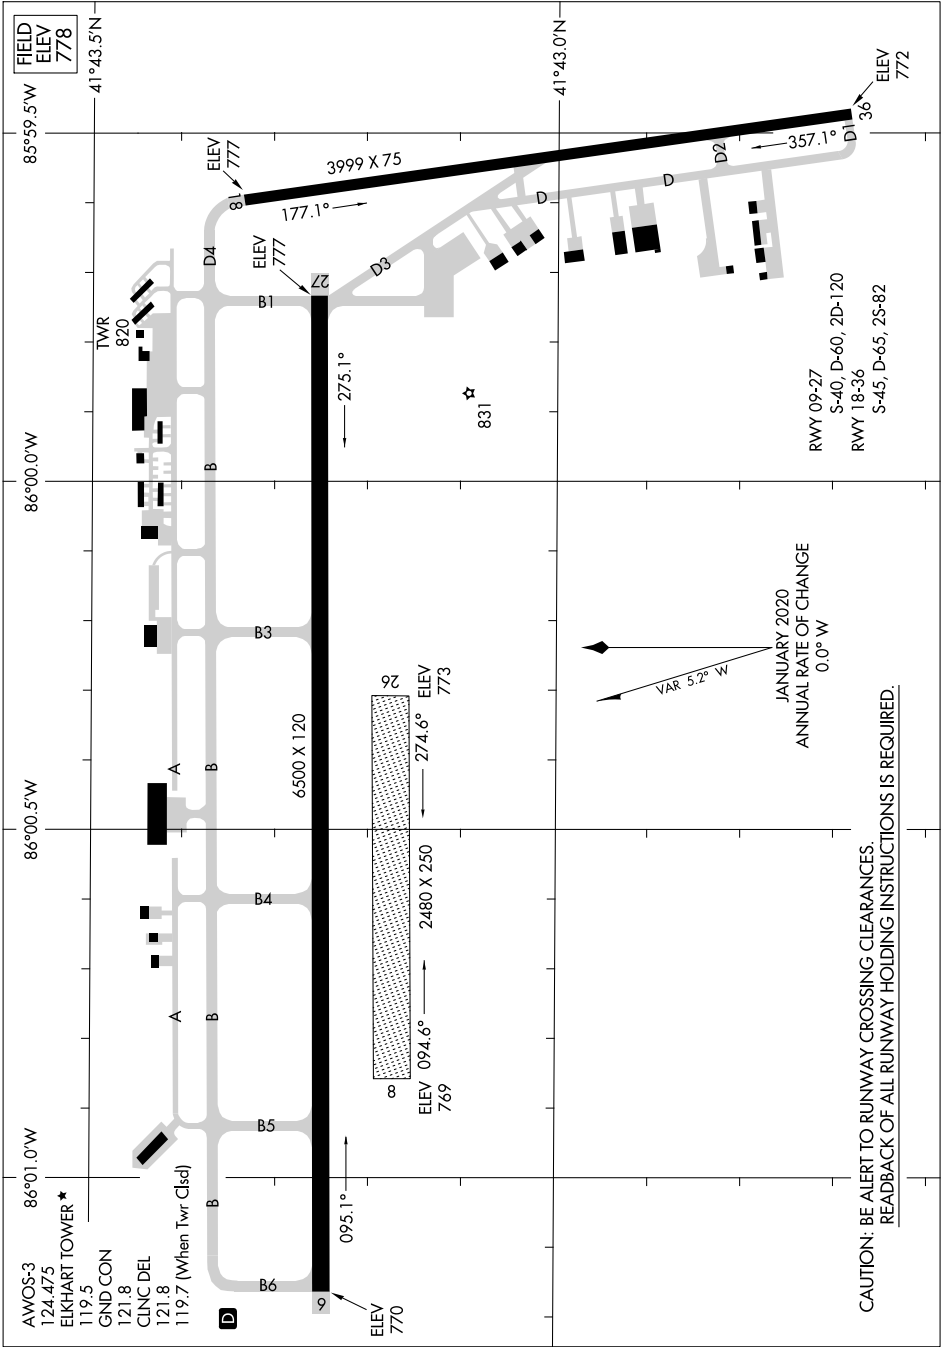

AIRPORT DIAGRAM

AL-5287 (FAA)

ELKHART MUNI (EKM)
ELKHART, INDIANA

EC-2, 30 NOV 2023 to 28 DEC 2023

CAUTION: BE ALERT TO RUNWAY CROSSING CLEARANCES.
READBACK OF ALL RUNWAY HOLDING INSTRUCTIONS IS REQUIRED.

AIRPORT DIAGRAM

ELKHART, INDIANA
ELKHART MUNI (EKM)

EC-2, 30 NOV 2023 to 28 DEC 2023