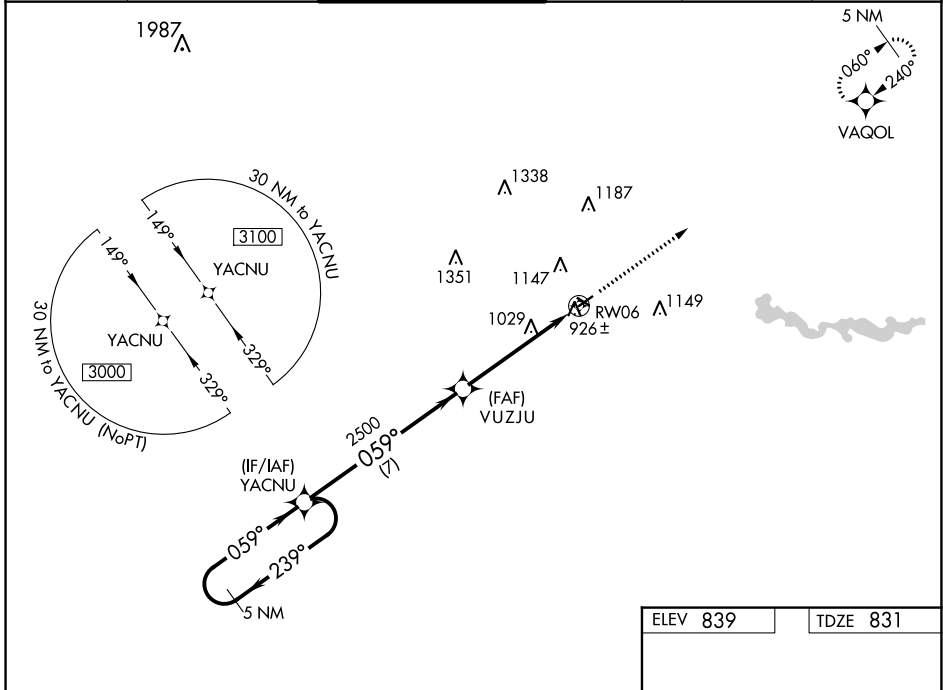

WAAS CH 77601 W06A	APP CRS 059°	Rwy Idg TDZE Apt Elev	3505 831 839
--	------------------------	-----------------------------	---

RNAV (GPS) RWY 6

ANN ARBOR MUNI (ARB)

RNP APCH.	MISSED APPROACH: Climb to 3000 direct VAQOL and hold.
<p>⚠ For uncompensated Baro-VNAV systems, LNAV/VNAV NA below -16°C or above 38°C. VDP and Baro-VNAV NA when using Willow Run altimeter setting. When local altimeter setting not received, use Willow Run altimeter setting and increase all DA/MDA 40 feet; increase LNAV Cats C and D visibility 1/8 SM.</p>	

CATEGORY	A	B	C	D
LPV DA	1081-1 250 (300-1)			
LNAV/VNAV DA	1097-1 266 (300-1)			
LNAV MDA	1360-1	529 (600-1)	1360-1½	529 (600-1½)

EC-1, 30 NOV 2023 to 28 DEC 2023

EC-1, 30 NOV 2023 to 28 DEC 2023