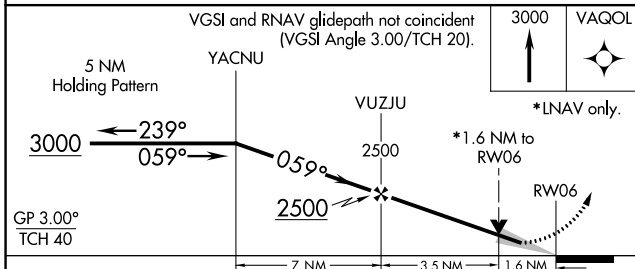

WAAS CH 77601 W06A	APP CRS 059°	Rwy Idg TDZE Apt Elev	3505 831 839
--	------------------------	-----------------------------	---

RNAV (GPS) RWY 6

ANN ARBOR MUNI (ARB)

RNP APCH.	MISSED APPROACH: Climb to 3000 direct VAQOL and hold.
<p>⚠ For uncompensated Baro-VNAV systems, LNAV/VNAV NA below -16°C or above 38°C. VDP and Baro-VNAV NA when using Willow Run altimeter setting. When local altimeter setting not received, use Willow Run altimeter setting and increase all DA/MDA 40 feet; increase LNAV Cats C and D visibility 1/8 SM.</p>	

ATIS 134.55	DETROIT APP CON 118.95 284.0	ANN ARBOR TOWER * 120.3 (CTAF) 0	GND CON 121.6	CLNC DEL 121.6	UNICOM 123.0
-----------------------	--	--	-------------------------	--------------------------	------------------------