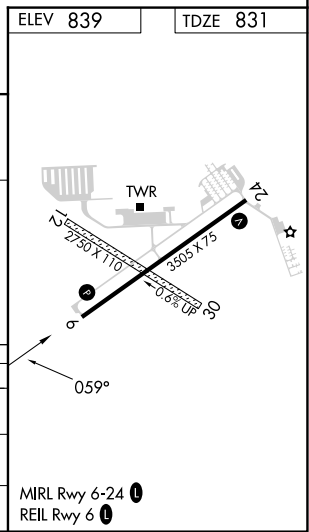

WAAS CH 77601 W06A	APP CRS 059°	Rwy Idg TDZE Apt Elev	3505 831 839
--	------------------------	-----------------------------	---

RNAV (GPS) RWY 6

ANN ARBOR MUNI (ARB)

RNP APCH.	MISSED APPROACH: Climb to 3000 direct VAQOL and hold.
<p>⚠ For uncompensated Baro-VNAV systems, LNAV/VNAV NA below -16°C or above 38°C. VDP and Baro-VNAV NA when using Willow Run altimeter setting. When local altimeter setting not received, use Willow Run altimeter setting and increase all DA/MDA 40 feet; increase LNAV Cats C and D visibility 1/8 SM.</p>	

ATIS 134.55	DETROIT APP CON 118.95 284.0	ANN ARBOR TOWER * 120.3 (CTAF) 0	GND CON 121.6	CLNC DEL 121.6	UNICOM 123.0
-----------------------	--	--	-------------------------	--------------------------	------------------------