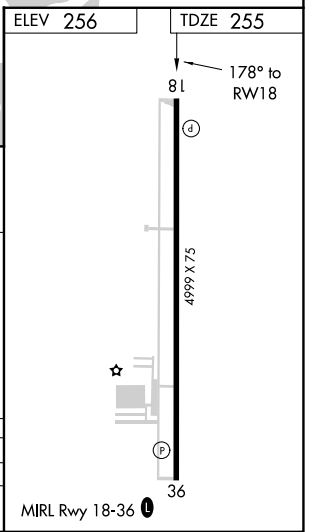

APP CRS	Rwy Idg	4999
178°	TDZE	255
	Apt Elev	256

RNAV (GPS) RWY 18

BLYTHEVILLE MUNI (HKA)

RNP APCH-GPS. MISSED APPROACH: Climb to 2500 direct JIMIN and hold.

ASOS 135.025	MEMPHIS CENTER 134.65 316.15	UNICOM 123.05 (CTAF) 0
------------------------	--	----------------------------------