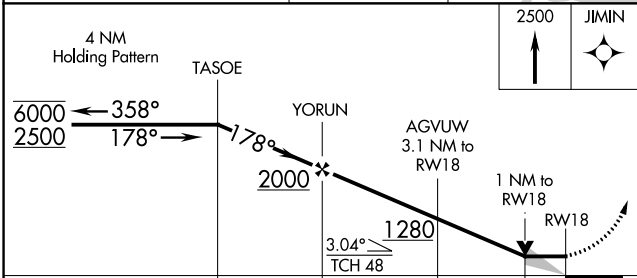

APP CRS	Rwy Idg	4999
178°	TDZE	255
	Apt Elev	256

RNAV (GPS) RWY 18

BLYTHEVILLE MUNI (HKA)

RNP APCH-GPS. MISSED APPROACH: Climb to 2500 direct JIMIN and hold.

ASOS 135.025	MEMPHIS CENTER 134.65 316.15	UNICOM 123.05 (CTAF) 0
------------------------	--	----------------------------------