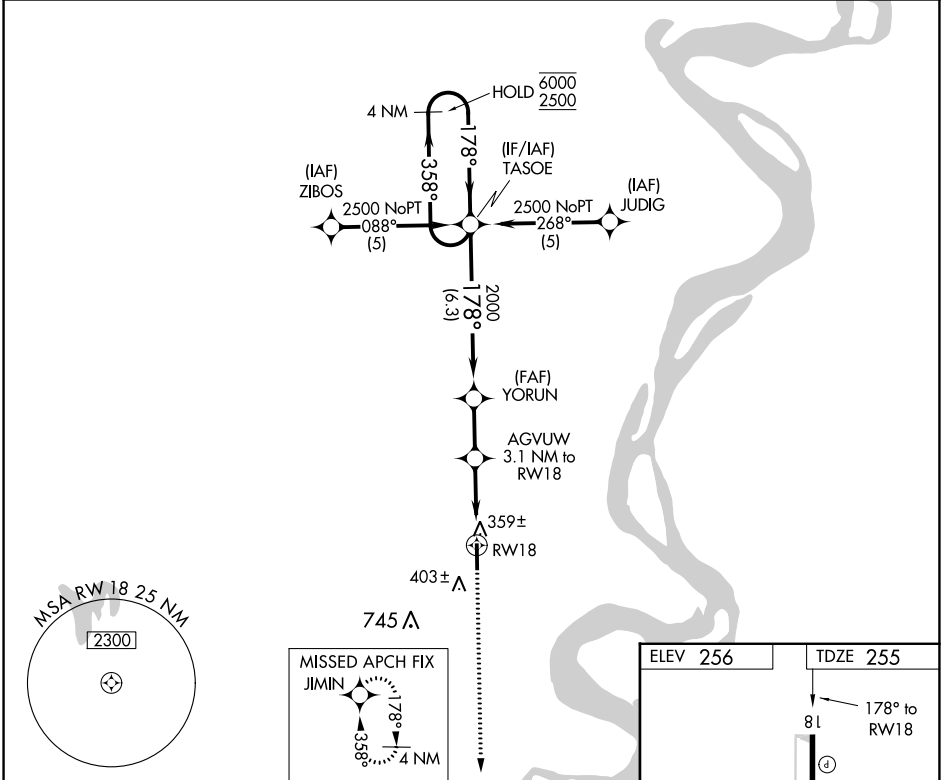

APP CRS	Rwy Idg	4999
178°	TDZE	255
	Apt Elev	256

RNAV (GPS) RWY 18

BLYTHEVILLE MUNI (HKA)

RNP APCH-GPS. MISSED APPROACH: Climb to 2500 direct JIMIN and hold.

ASOS 135.025	MEMPHIS CENTER 134.65 316.15	UNICOM 123.05 (CTAF) 0
------------------------	--	----------------------------------

CATEGORY	A	B	C	D
LNAV MDA	620-1	365 (400-1)	NA	NA
CIRCLING	760-1 504 (600-1)	780-1 524 (600-1)	NA	NA

SC-1, 30 NOV 2023 to 28 DEC 2023

SC-1, 30 NOV 2023 to 28 DEC 2023