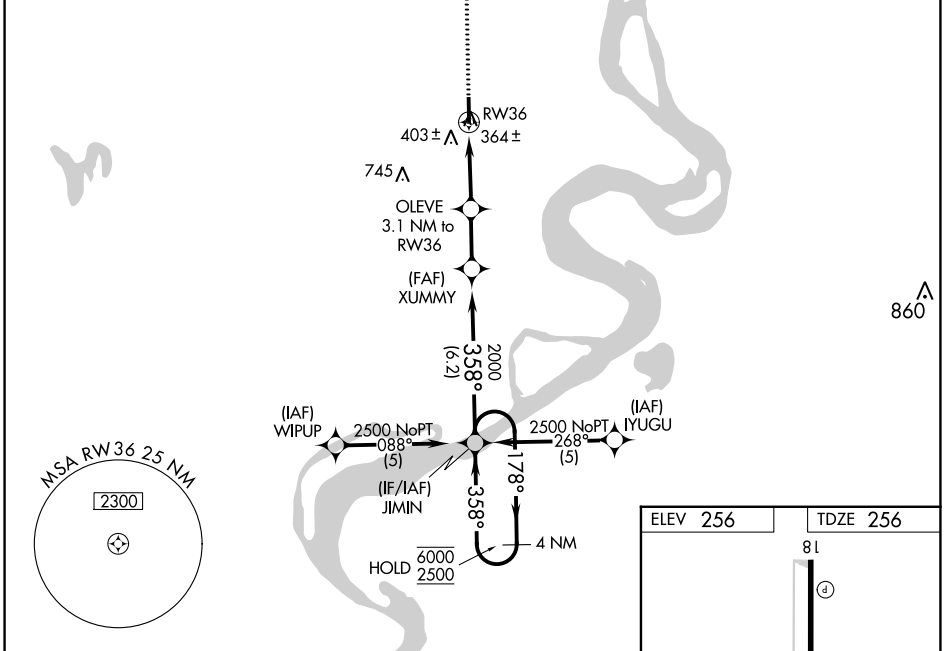

APP CRS Rwy Idg **4999**  
 TDZE **256**  
 Apt Elev **256**

# RNAV (GPS) RWY 36

BLYTHEVILLE MUNI (HKA)

RNP APCH-GPS. MISSED APPROACH: Climb to 2500 direct TASOE and hold.

**▽** Rwy 36 helicopter visibility reduction below 3/4 SM NA.

ASOS **135.025**      MEMPHIS CENTER **134.65 316.15**      UNICOM **123.05 (CTAF) 0**