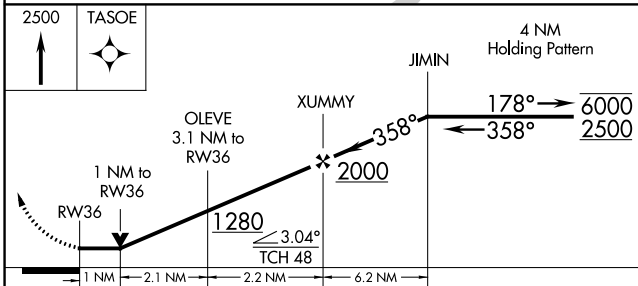

# RNAV (GPS) RWY 36

BLYTHEVILLE MUNI (HKA)

RNP APCH-GPS. MISSED APPROACH: Climb to 2500 direct TASOE and hold.

**▽** Rwy 36 helicopter visibility reduction below 3/4 SM NA.

ASOS **135.025**      MEMPHIS CENTER **134.65 316.15**      UNICOM **123.05 (CTAF) 0**