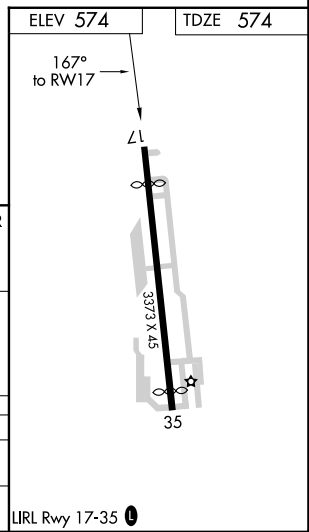

APP CRS	Rwly Idg	2901
167°	TDZE	574
	Apt Elev	574

RNAV (GPS) RWY 17

RALPH M HALL/ROCKWALL MUNI (F46)

⚠ DME/DME RNP-0.3 NA. When local altimeter setting not received, use Dallas Love Fld altimeter setting and increase all MDA 80 feet. Helicopter visibility reduction below 1 SM NA. Procedure NA at night.

MISSED APPROACH: Climb to 5000 direct DAJCA and on track 160° to YEAGR and hold.

AWOS-3PT 121.25	REGIONAL APP CON 124.3 282.275	UNICOM 122.8 (CTAF) 0
---------------------------	--	---------------------------------