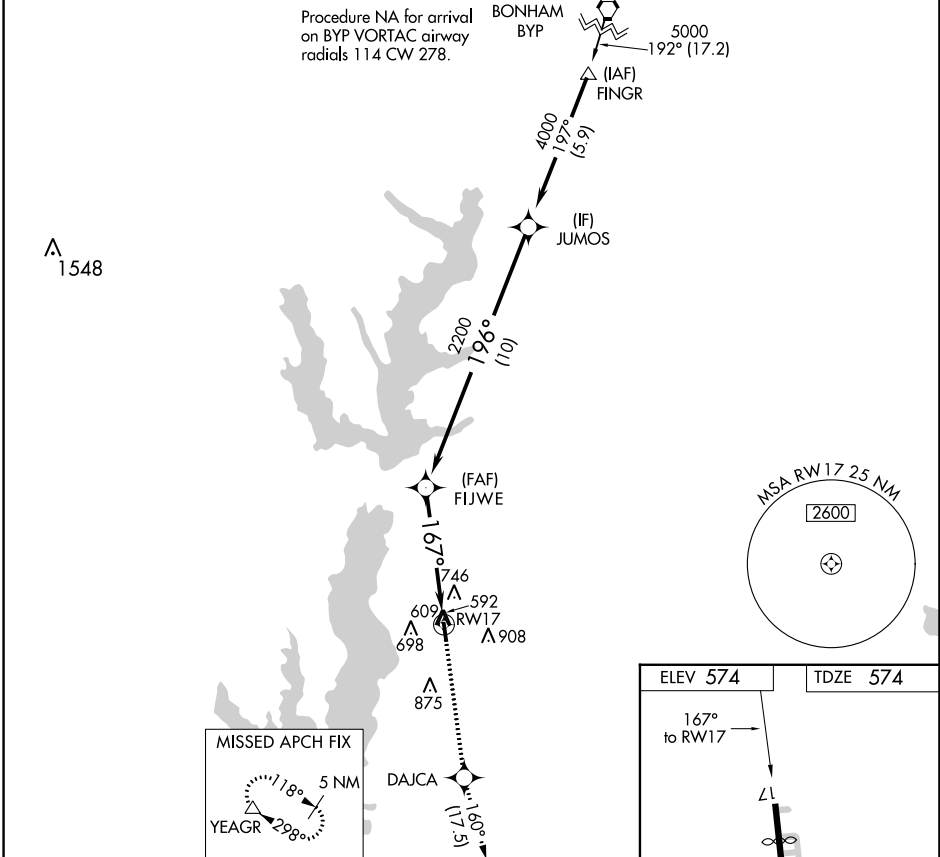

APP CRS	Rwly Idg	2901
167°	TDZE	574
	Apt Elev	574

RNAV (GPS) RWY 17

RALPH M HALL/ROCKWALL MUNI (F46)

⚠ DME/DME RNP-0.3 NA. When local altimeter setting not received, use Dallas Love Fld altimeter setting and increase all MDA 80 feet. Helicopter visibility reduction below 1 SM NA. Procedure NA at night.

MISSED APPROACH: Climb to 5000 direct DAJCA and on track 160° to YEAGR and hold.

AWOS-3PT 121.25	REGIONAL APP CON 124.3 282.275	UNICOM 122.8 (CTAF) 0
---------------------------	--	---------------------------------

JUMOS	5000	DAJCA	tr 160°	YEAGR
4000	↑	⬠		△
	FIJWE	3.00°	TCH 40 RW17	
	2200	167°		
10 NM		5 NM		
CATEGORY	A	B	C	D
LNVA MDA	1140-1	566 (600-1)	NA	
CIRCLING	1280-1	706 (800-1)	NA	

SC-2, 30 NOV 2023 to 28 DEC 2023

SC-2, 30 NOV 2023 to 28 DEC 2023