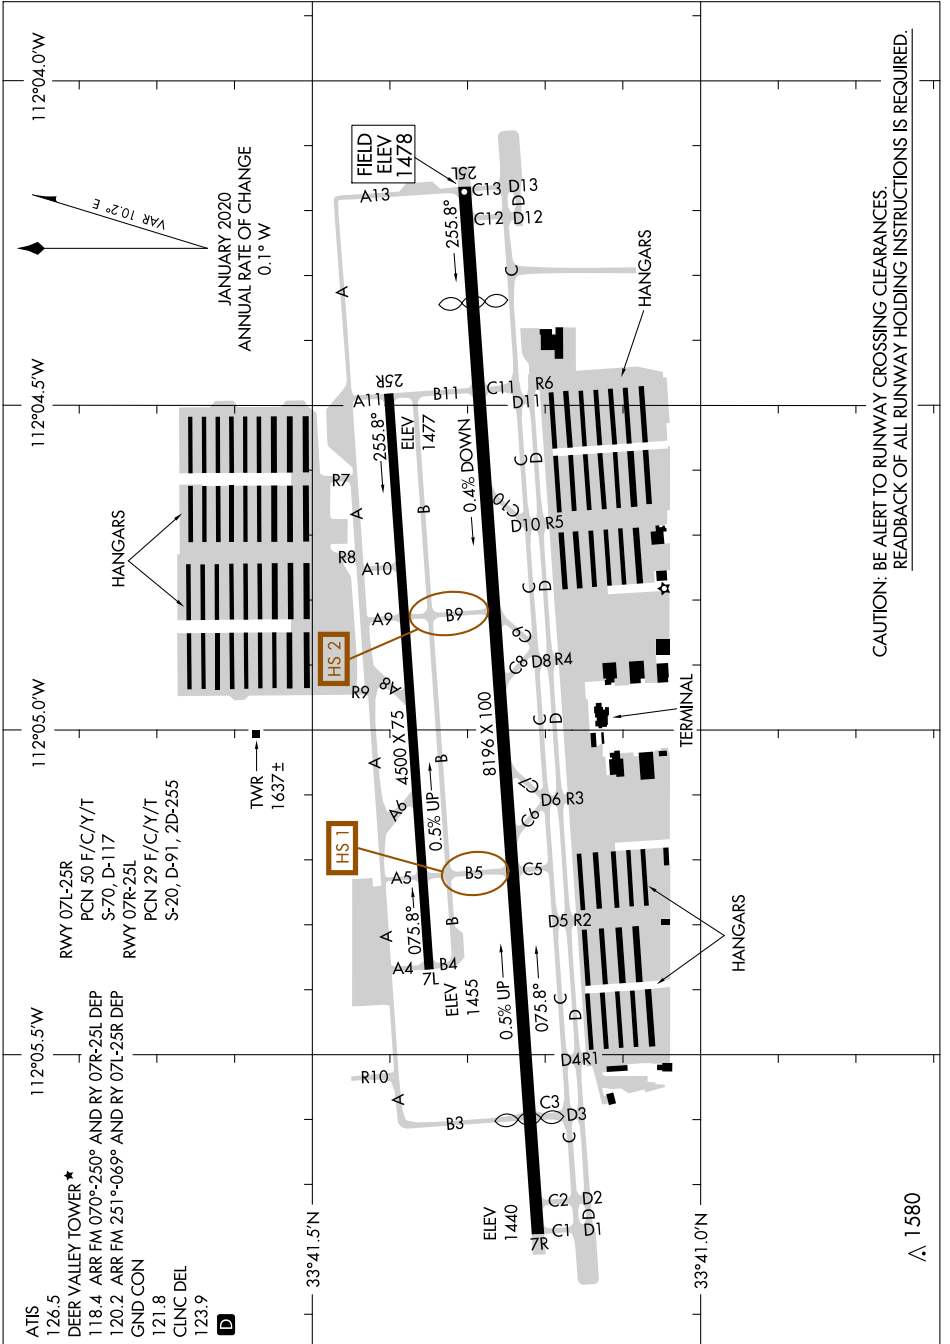

# AIRPORT DIAGRAM

AL-6646 (FAA)

PHOENIX DEER VALLEY (DVT)  
PHOENIX, ARIZONA

SW-4, 30 NOV 2023 to 28 DEC 2023

SW-4, 30 NOV 2023 to 28 DEC 2023

# AIRPORT DIAGRAM

PHOENIX, ARIZONA  
PHOENIX DEER VALLEY (DVT)

1580