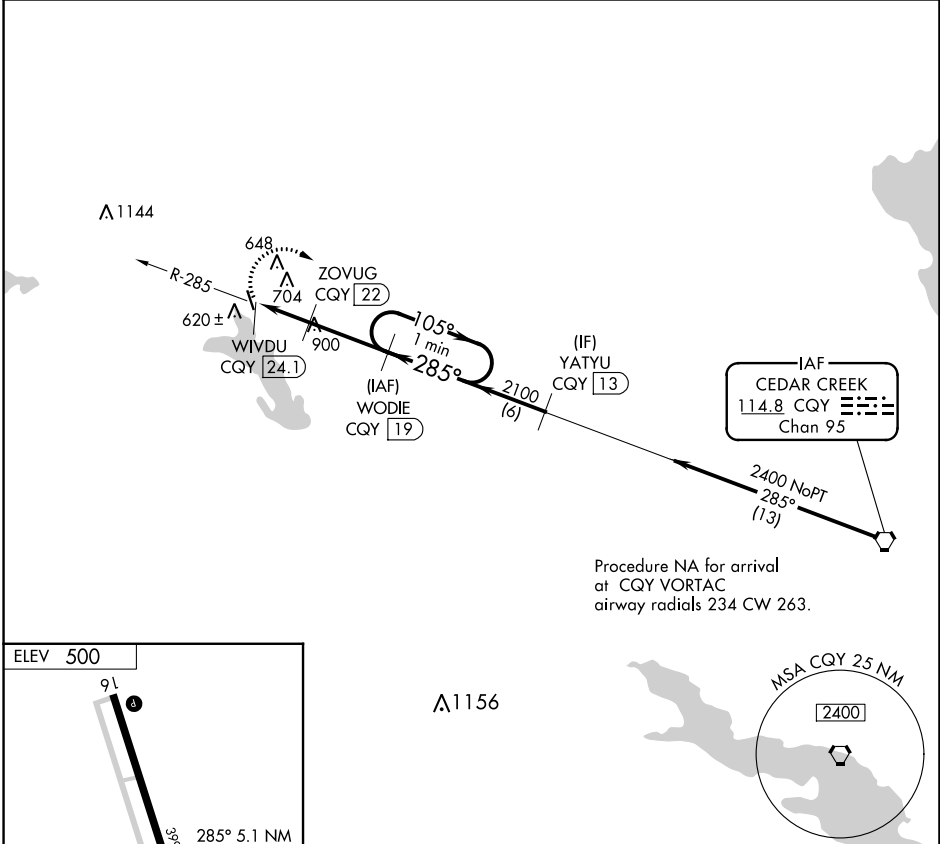

VORTAC CQY 114.8 Chan 95	APP CRS 285°	Rwy Idg TDZE Apt Elev N/A N/A 500
----------------------------------------------	------------------------	--------------------------------------------------------------------

VOR/DME-A

ENNIS MUNI (F41)

NA When local altimeter setting not received, use Midlothian/Waxahachie altimeter setting and increase all MDAs 40 feet and visibility Cat C ¼ SM.

MISSED APPROACH: Climbing right turn to 2400 on CQY R-285 to WODIE/19 DME and hold.

LNC AWOS-3PT 118.975	REGIONAL APP CON 125.2 343.65	CTAF 122.9
--------------------------------	-----------------------------------------	----------------------

CATEGORY	A	B	C	D
	1200-1 700 (700-1)	1200-1¼ 700 (700-1¼)	1300-2¼ 800 (800-2¼)	NA

SC-2, 30 NOV 2023 to 28 DEC 2023

SC-2, 30 NOV 2023 to 28 DEC 2023