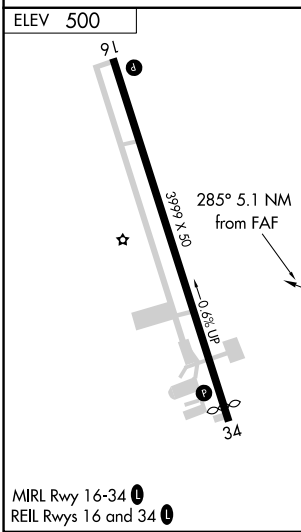

VORTAC CQY 114.8 Chan 95	APP CRS 285°	Rwy Idg TDZE Apt Elev N/A N/A 500

VOR/DME-A

ENNIS MUNI (F41)

NA When local altimeter setting not received, use Midlothian/Waxahachie altimeter setting and increase all MDAs 40 feet and visibility Cat C ¼ SM.

MISSED APPROACH: Climbing right turn to 2400 on CQY R-285 to WODIE/19 DME and hold.

LNC AWOS-3PT 118.975	REGIONAL APP CON 125.2 343.65	CTAF 122.9

CATEGORY	A	B	C	D
	1200-1 700 (700-1)	1200-1¼ 700 (700-1¼)	1300-2¼ 800 (800-2¼)	NA

SC-2, 30 NOV 2023 to 28 DEC 2023

SC-2, 30 NOV 2023 to 28 DEC 2023