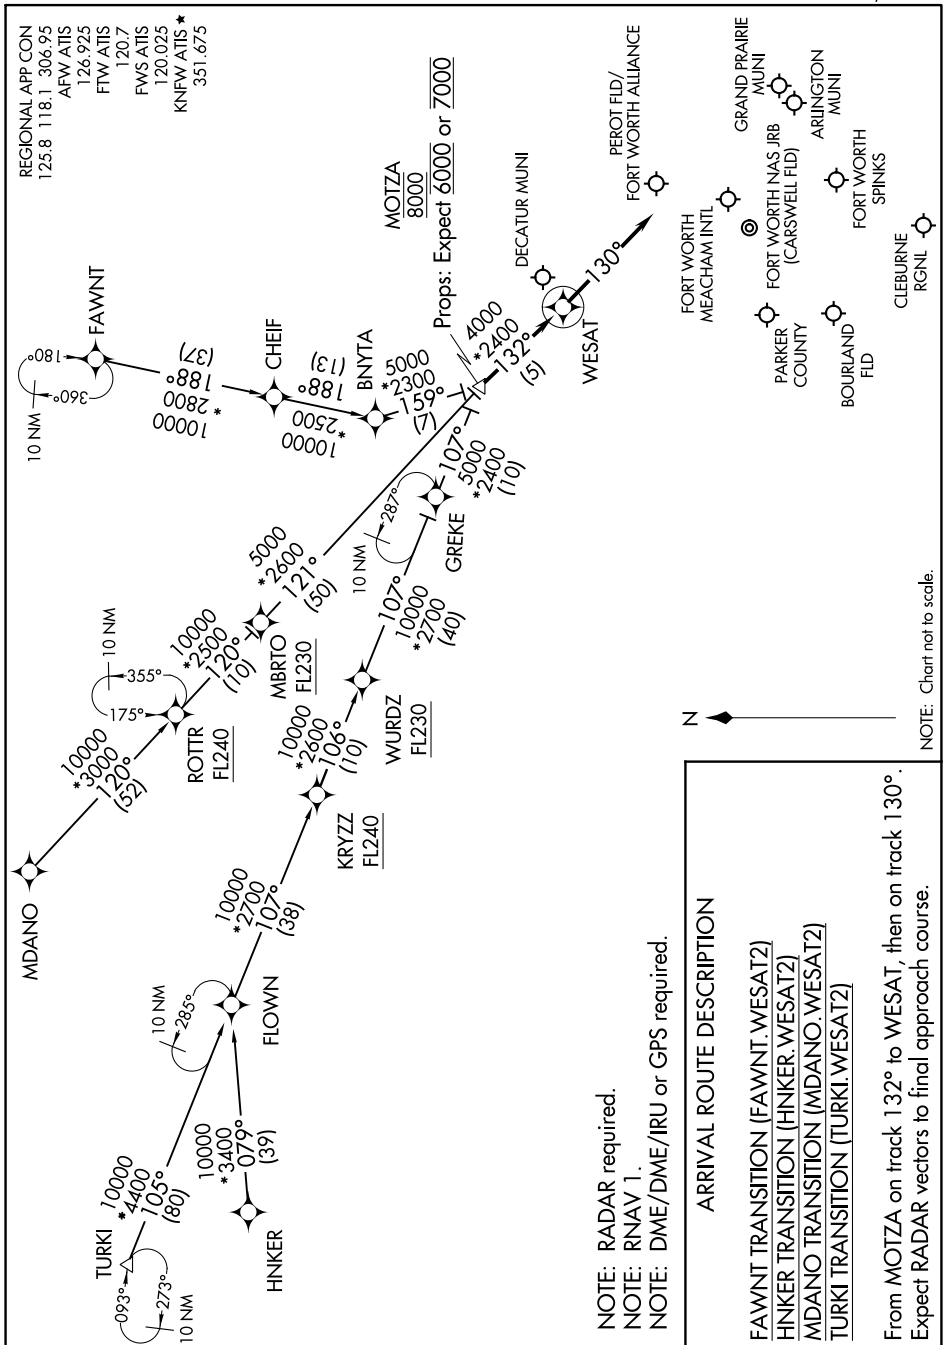

# WESAT TWO ARRIVAL (RNAV)

DALLAS-FORT WORTH, TEXAS

SC-2, 30 NOV 2023 to 28 DEC 2023

# WESAT TWO ARRIVAL (RNAV)

(MOTZA.WESAT2) 25JUN15

DALLAS-FORT WORTH, TEXAS

SC-2, 30 NOV 2023 to 28 DEC 2023