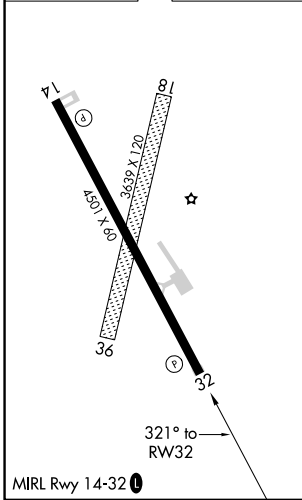

CATEGORY	A	B	C	D
LPV DA	3553-1		373 (400-1)	NA
LNAV/VNAV DA	3558-1		378 (400-1)	NA
LNAV MDA	3660-1	480 (500-1)	3660-1³/₈ 480 (500-1³/₈)	NA
C CIRCLING	3780-1 589 (600-1)	3820-1 629 (700-1)	3820-1³/₄ 629 (700-1³/₄)	NA

NC-1, 30 NOV 2023 to 28 DEC 2023

NC-1, 30 NOV 2023 to 28 DEC 2023