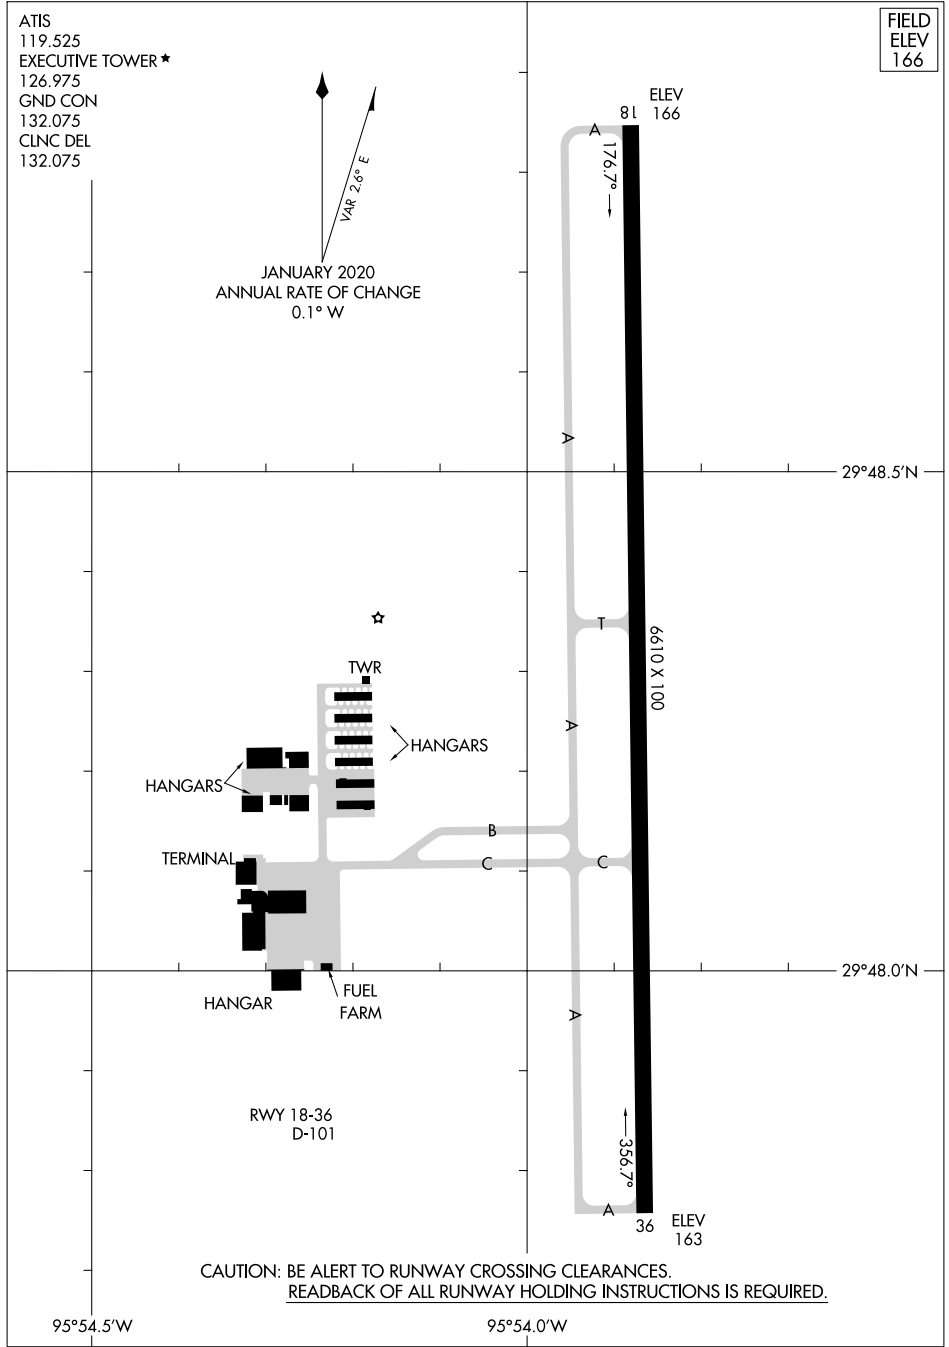

21112  
**AIRPORT DIAGRAM**

AL-10328 (FAA)

**HOUSTON EXEC (TME)**  
HOUSTON, TEXAS

ATIS  
119.525  
EXECUTIVE TOWER ★  
126.975  
GND CON  
132.075  
CLNC DEL  
132.075

FIELD  
ELEV  
166

SC-5, 22 FEB 2024 to 21 MAR 2024

SC-5, 22 FEB 2024 to 21 MAR 2024

**AIRPORT DIAGRAM**  
21112

HOUSTON, TEXAS  
**HOUSTON EXEC (TME)**