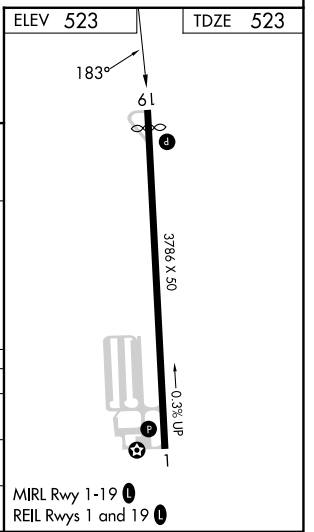

CATEGORY	A	B	C	D
LPV DA	837-1 314 (400-1)			NA
LNVA MDA	1200-1	677 (700-1)	1200-2 677 (700-2)	NA
CIRCLING	1200-1 677 (700-1)	1240-1 717 (800-1)	1240-2 717 (800-2)	NA