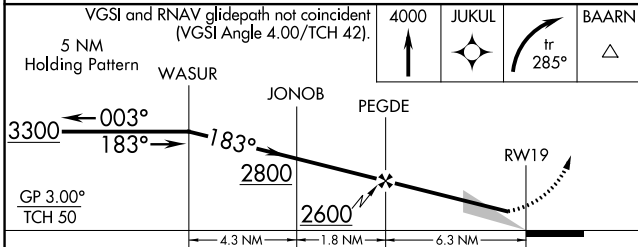

WAAS CH 73001 W 19A	APP CRS 183°	Rwy Idg TDZE 523 Apt Elev 523	3609
---	------------------------	---	-------------

RNAV (GPS) RWY 19

DECK (9D4)

RNP APCH.	MISSED APPROACH: Climb to 4000 direct JUKUL and climbing right turn on track 285° to BAARN and hold.
<p>▼ When local altimeter setting not received, use Reading altimeter setting.</p> <p>▲ Circling Rwy 1 NA at night.</p>	

AWOS-2 118.45	RDG ASOS 127.1	HARRISBURG APP CON 118.25 269.45	UNICOM 122.8 (CTAF) 0
-------------------------	--------------------------	--	---------------------------------

NE-4, 18 APR 2024 to 16 MAY 2024

NE-4, 18 APR 2024 to 16 MAY 2024

CATEGORY	A	B	C	D
LPV DA	837-1 314 (400-1)			NA
LNVA MDA	1200-1	677 (700-1)	1200-2 677 (700-2)	NA
CIRCLING	1200-1 677 (700-1)	1240-1 717 (800-1)	1240-2 717 (800-2)	NA