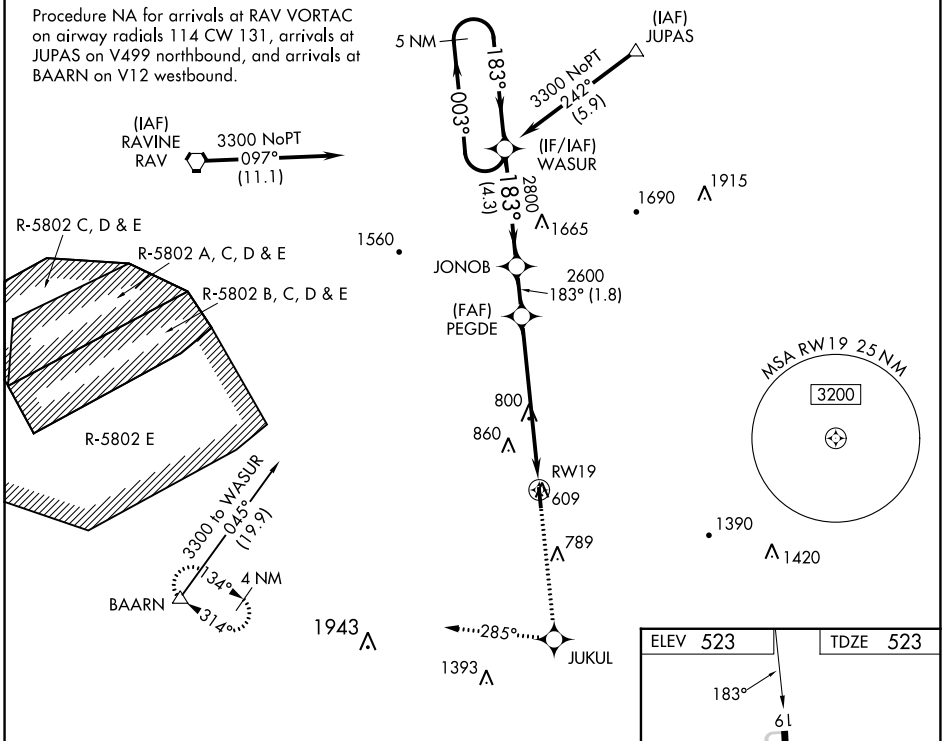

WAAS CH 73001 W 19A	APP CRS 183°	Rwy Idg TDZE 523 Apt Elev 523	3609
---	------------------------	---	-------------

RNAV (GPS) RWY 19

DECK (9D4)

RNP APCH.	MISSED APPROACH: Climb to 4000 direct JUKUL and climbing right turn on track 285° to BAARN and hold.
<p>▼ When local altimeter setting not received, use Reading altimeter setting.</p> <p>▲ Circling Rwy 1 NA at night.</p>	

AWOS-2 118.45	RDG ASOS 127.1	HARRISBURG APP CON 118.25 269.45	UNICOM 122.8 (CTAF) 0
-------------------------	--------------------------	--	---------------------------------

NE-4, 18 APR 2024 to 16 MAY 2024

NE-4, 18 APR 2024 to 16 MAY 2024

CATEGORY	A	B	C	D
LPV DA	837-1 314 (400-1)			NA
LNVA MDA	1200-1	677 (700-1)	1200-2 677 (700-2)	NA
CIRCLING	1200-1 677 (700-1)	1240-1 717 (800-1)	1240-2 717 (800-2)	NA