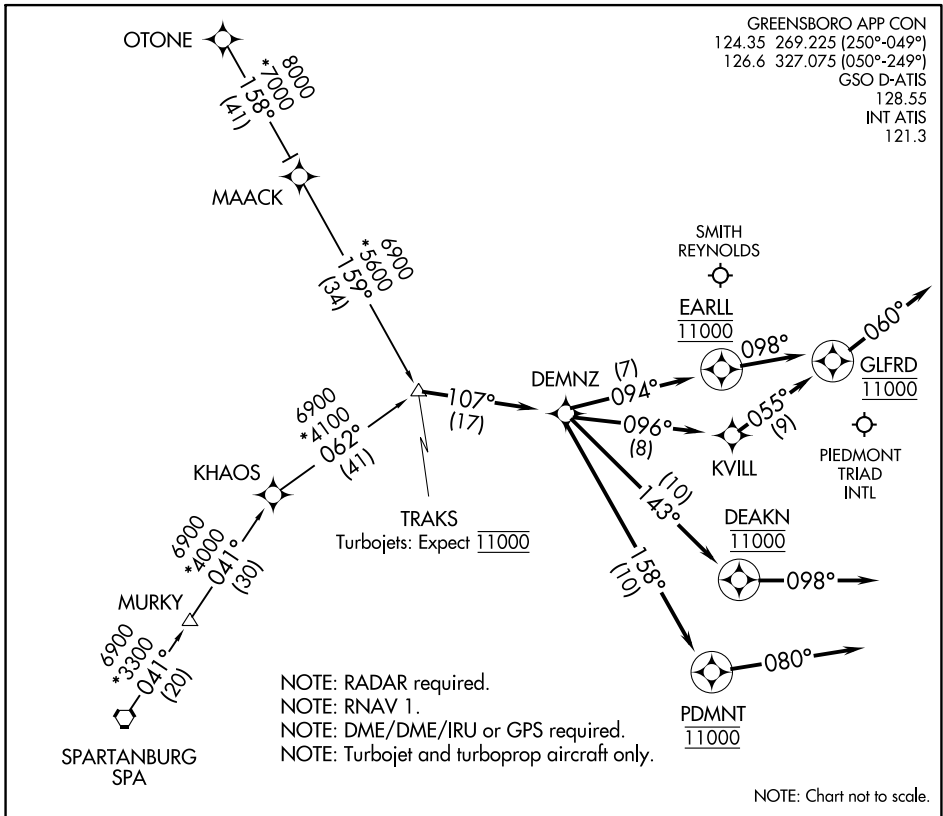

TRAKS THREE ARRIVAL (RNAV)

GREENSBORO, NORTH CAROLINA

SE-2, 16 MAY 2024 to 13 JUN 2024

SE-2, 16 MAY 2024 to 13 JUN 2024

ARRIVAL ROUTE DESCRIPTION

OTONE TRANSITION (OTONE.TRAKS3)

SPARTANBURG TRANSITION (SPA.TRAKS3)

GSO: From TRAKS on track 107° to DEMNZ.

LANDING RUNWAY 05L: From DEMNZ on track 143° to cross DEAKN at 11000, then on heading 098°. Expect RADAR vectors to final approach course.

LANDING RUNWAY 05R: From DEMNZ on track 158° to cross PDMNT at 11000, then on heading 080°. Expect RADAR vectors to final approach course.

LANDING RUNWAYS 14/32: From DEMNZ on track 094° to cross EARLL at 11000, then on heading 098°. Expect RADAR vectors to final approach course.

LANDING RUNWAYS 23L/R: From DEMNZ on track 096° to KVILL, then on track 055° to cross GLFRD at 11000, then on heading 060°. Expect RADAR vectors to final approach course.

LANDING INT: From TRAKS on track 107° to DEMNZ, then on track 143° to cross DEAKN at 11000, then on heading 098°. Expect RADAR vectors to final approach course.

TRAKS THREE ARRIVAL (RNAV)

GREENSBORO, NORTH CAROLINA