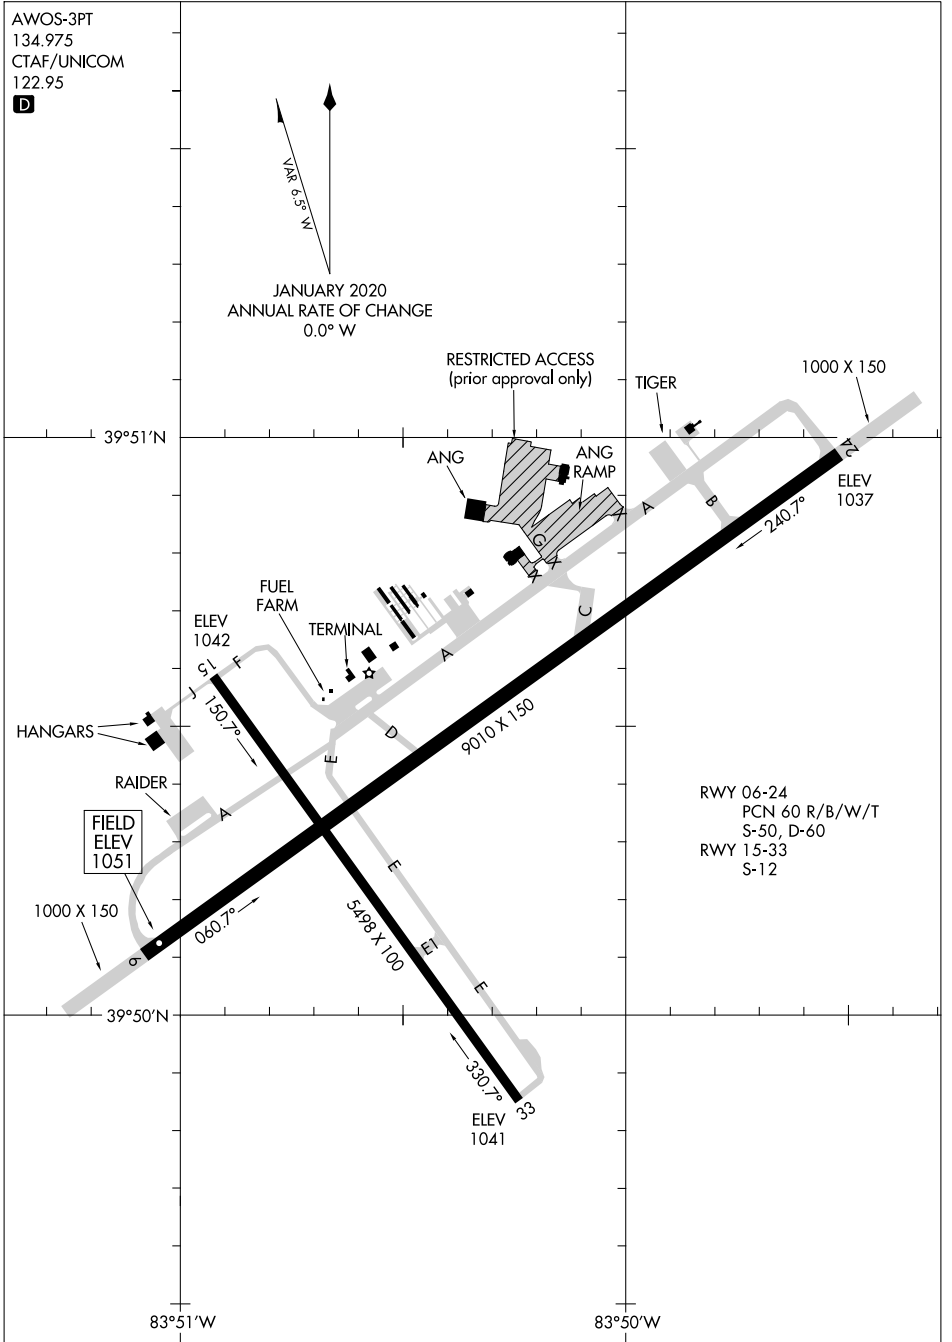

# AIRPORT DIAGRAM

AL-958 (FAA)

SPRINGFIELD/BECKLEY MUNI (SGH)  
SPRINGFIELD, OHIO

AWOS-3PT  
134.975  
CTAF/UNICOM  
122.95

JANUARY 2020  
ANNUAL RATE OF CHANGE  
0.0° W

EC-2, 16 MAY 2024 to 13 JUN 2024

EC-2, 16 MAY 2024 to 13 JUN 2024

# AIRPORT DIAGRAM

21336

SPRINGFIELD, OHIO  
SPRINGFIELD/BECKLEY MUNI (SGH)