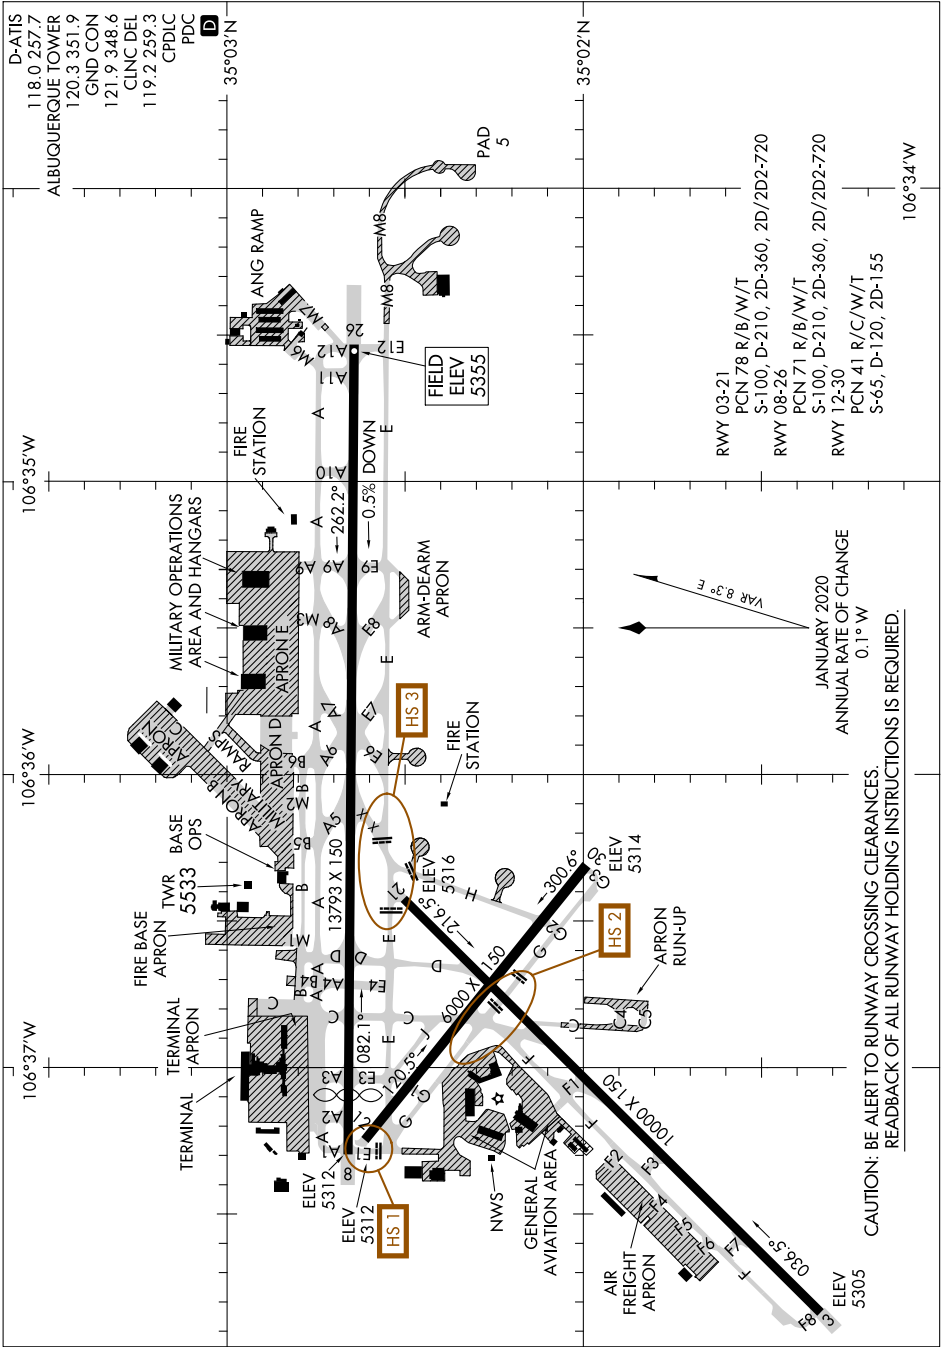

AIRPORT DIAGRAM

AL-12 (FAA)

ALBUQUERQUE INTL SUNPORT (ABQ)
ALBUQUERQUE, NEW MEXICO

SW-1, 11 JUL 2024 to 08 AUG 2024

SW-1, 11 JUL 2024 to 08 AUG 2024

AIRPORT DIAGRAM

ALBUQUERQUE, NEW MEXICO
ALBUQUERQUE INTL SUNPORT (ABQ)