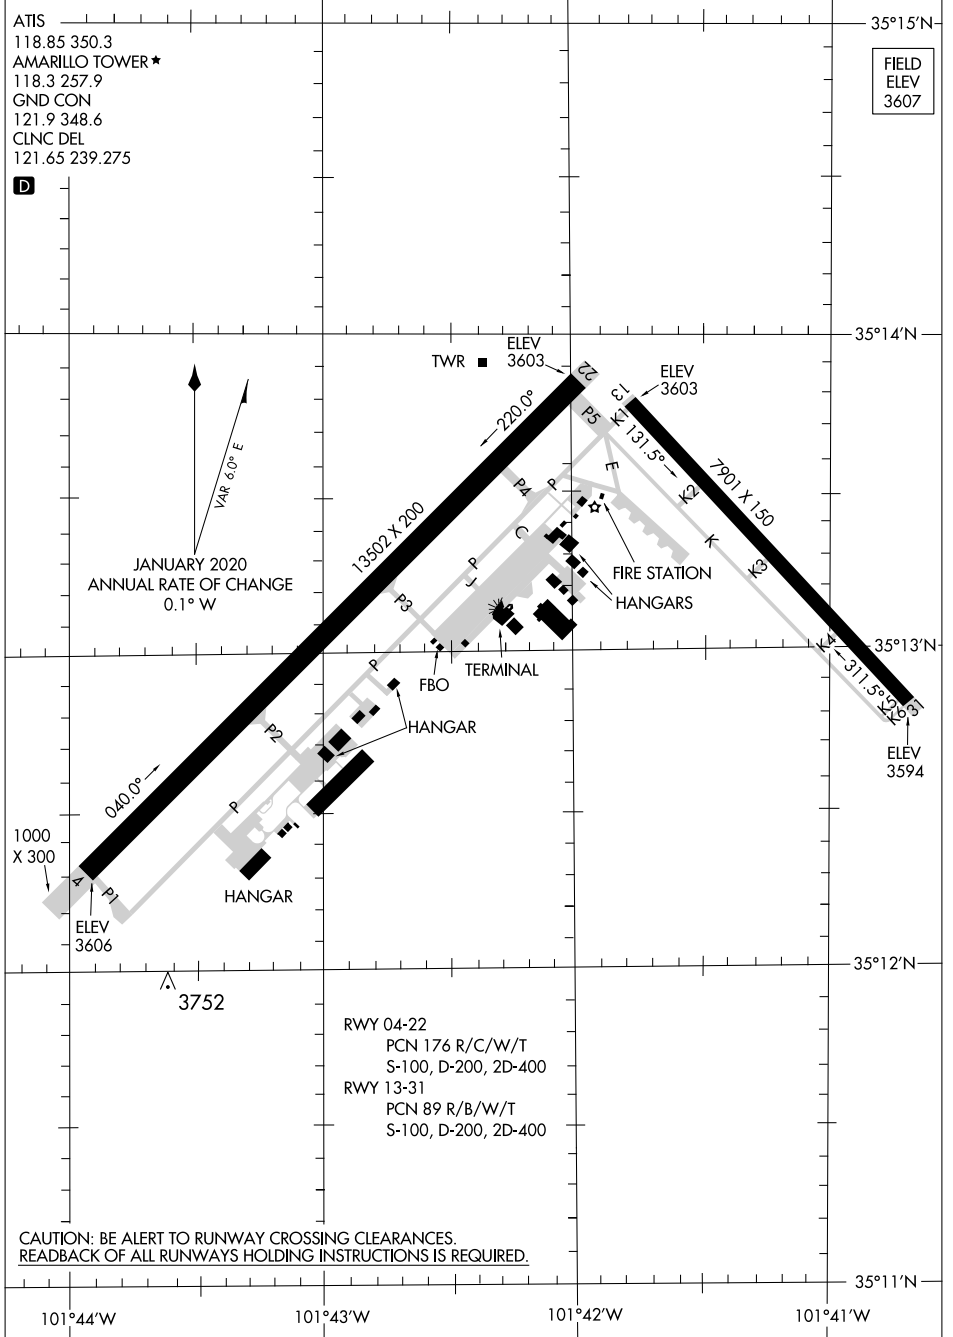

AIRPORT DIAGRAM

RICK HUSBAND AMARILLO INTL (AMA)
AMARILLO, TEXAS

AL-19 (FAA)

SC-2, 11 JUL 2024 to 08 AUG 2024

SC-2, 11 JUL 2024 to 08 AUG 2024

AIRPORT DIAGRAM

RICK HUSBAND AMARILLO INTL (AMA)
AMARILLO, TEXAS