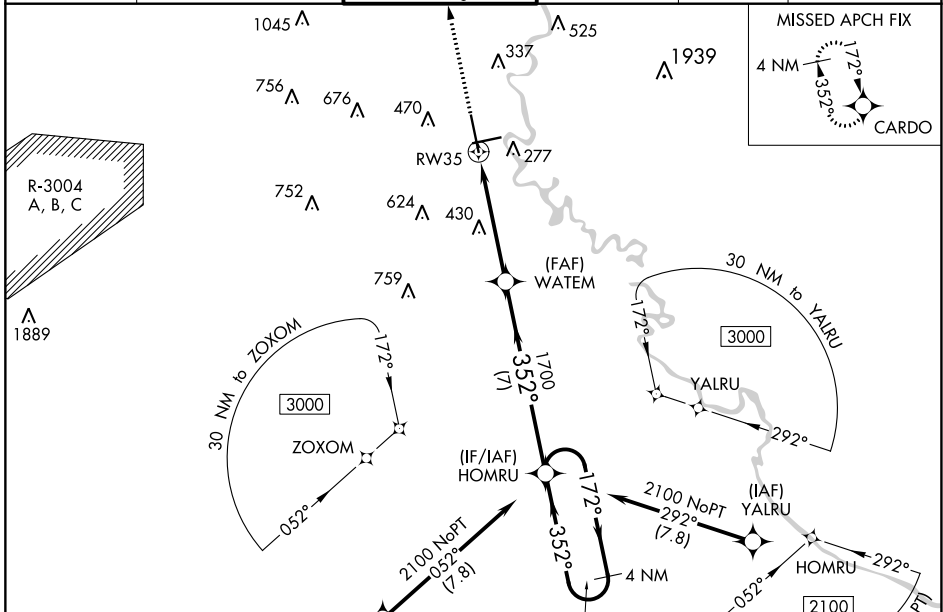

WAAS CH 97303 W35A	APP CRS 352°	Rwy Idg TDZE 137 Apt Elev 146	8001
--	------------------------	---	-------------

RNAV (GPS) RWY 35

AUGUSTA RGNL AT BUSH FLD (AGS)

RNP APCH - GPS.		MALSR	MISSED APPROACH: Climb to 2400 direct CARDO and hold.
For uncompensated Baro-VNAV systems, LNAV/VNAV NA below -6°C or above 54°C.			

CATEGORY	A	B	C	D
LPV DA	387/24		250 (300-1/2)	
LNAV/VNAV DA	668/55		531 (600-1)	
LNAV MDA	780/24	643 (700-1/2)	780-1 3/8	643 (700-1 3/8)
<input checked="" type="checkbox"/> CIRCLING	780-1	634 (700-1)	780-1 7/8	940-2 1/2 794 (800-2/2)

SE-4, 11 JUL 2024 to 08 AUG 2024

SE-4, 11 JUL 2024 to 08 AUG 2024