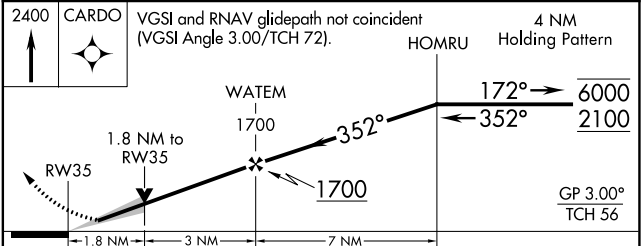

WAAS CH 97303 W35A	APP CRS 352°	Rwy Idg TDZE 137 Apt Elev 146	8001
--	------------------------	---	-------------

RNAV (GPS) RWY 35

AUGUSTA RGNL AT BUSH FLD (AGS)

RNP APCH - GPS.		MALSR	MISSED APPROACH: Climb to 2400 direct CARDO and hold.
For uncompensated Baro-VNAV systems, LNAV/VNAV NA below -6°C or above 54°C.			

ATIS 132.75	AUGUSTA APP CON ★ 126.8 270.3	AUGUSTA TOWER ★ 118.7 (CTAF) 0 239.3	GND CON 121.9 348.6	CLNC DEL 118.65	UNICOM 122.95
-----------------------	---	--	-------------------------------	---------------------------	-------------------------

CATEGORY	A	B	C	D
LPV DA	387/24		250 (300-1/2)	
LNAV/VNAV DA	668/55		531 (600-1)	
LNAV MDA	780/24	643 (700-1/2)	780-1 3/8	643 (700-1 3/8)
<input checked="" type="checkbox"/> CIRCLING	780-1	634 (700-1)	780-1 7/8	940-2 1/2 794 (800-2/2)