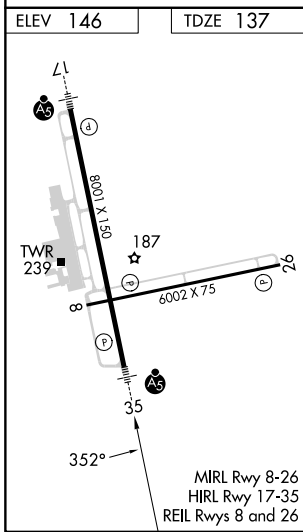

WAAS CH 97303 W35A	APP CRS 352°	Rwy Idg TDZE 137 Apt Elev 146	8001
--	------------------------	---	-------------

RNAV (GPS) RWY 35

AUGUSTA RGNL AT BUSH FLD (AGS)

RNP APCH - GPS.		MALSR	MISSED APPROACH: Climb to 2400 direct CARDO and hold.
For uncompensated Baro-VNAV systems, LNAV/VNAV NA below -6°C or above 54°C.			

CATEGORY	A	B	C	D
LPV DA	387/24		250 (300-1/2)	
LNAV/VNAV DA	668/55		531 (600-1)	
LNAV MDA	780/24	643 (700-1/2)	780-1 3/8	643 (700-1 3/8)
<input checked="" type="checkbox"/> CIRCLING	780-1	634 (700-1)	780-1 7/8	940-2 1/2 794 (800-2/2)