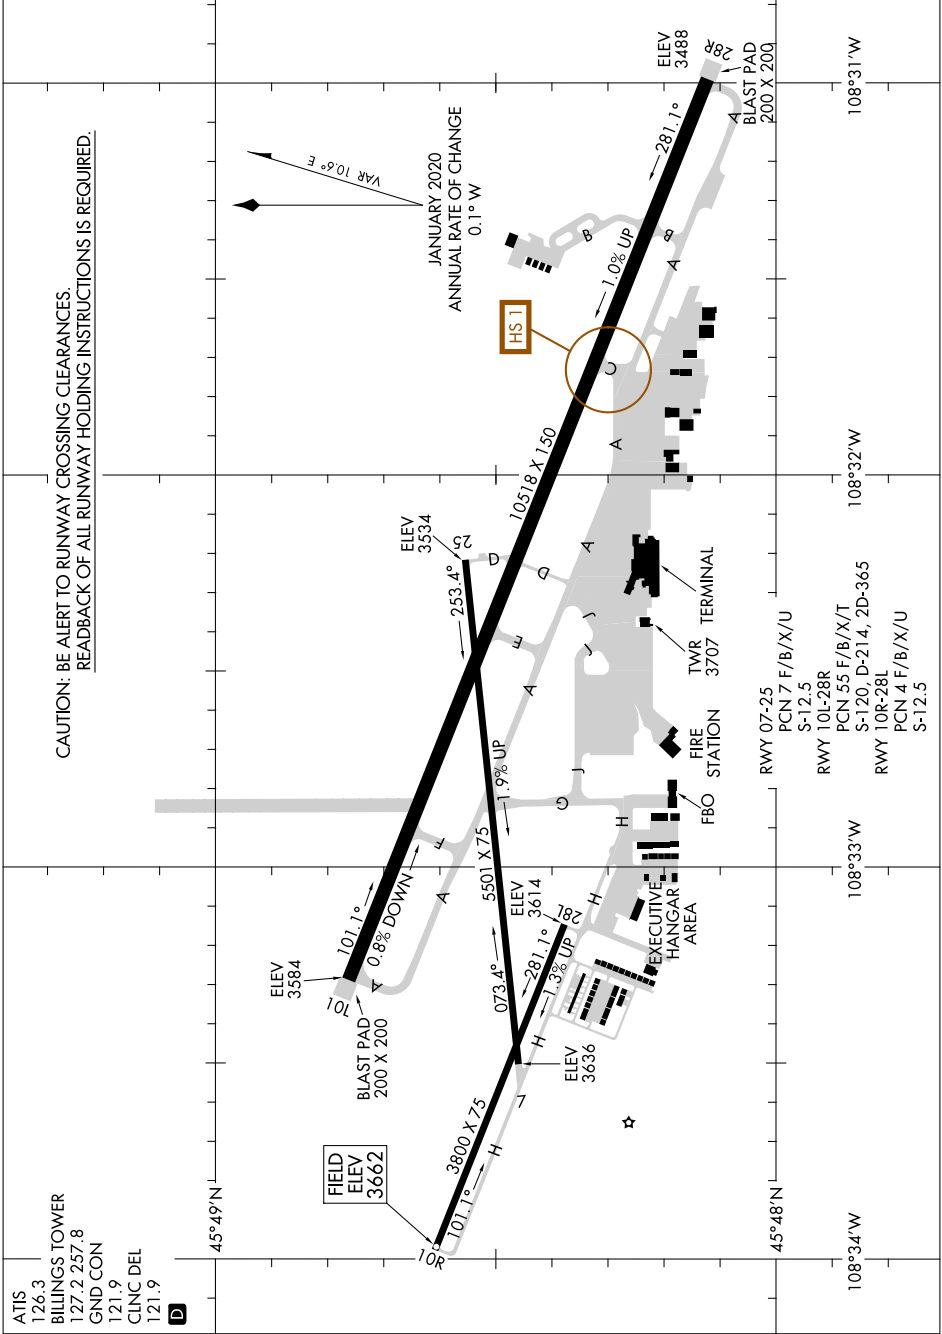

AIRPORT DIAGRAM

AL-48 (FAA)

BILLINGS LOGAN INTL (BIL)
BILLINGS, MONTANA

NW-1, 11 JUL 2024 to 08 AUG 2024

CAUTION: BE ALERT TO RUNWAY CROSSING CLEARANCES.
READBACK OF ALL RUNWAY HOLDING INSTRUCTIONS IS REQUIRED.

VAR 10.6° E
JANUARY 2020
ANNUAL RATE OF CHANGE
0.1° W

HS 1

RWY 07-25
PCN 7 F/B/X/U
S-12.5

RWY 10L-28R
PCN 55 F/B/X/T
S-120, D-214, 2D-365

RWY 10R-28L
PCN 4 F/B/X/U
S-12.5

108°31'W

108°32'W

108°33'W

108°34'W

NW-1, 11 JUL 2024 to 08 AUG 2024