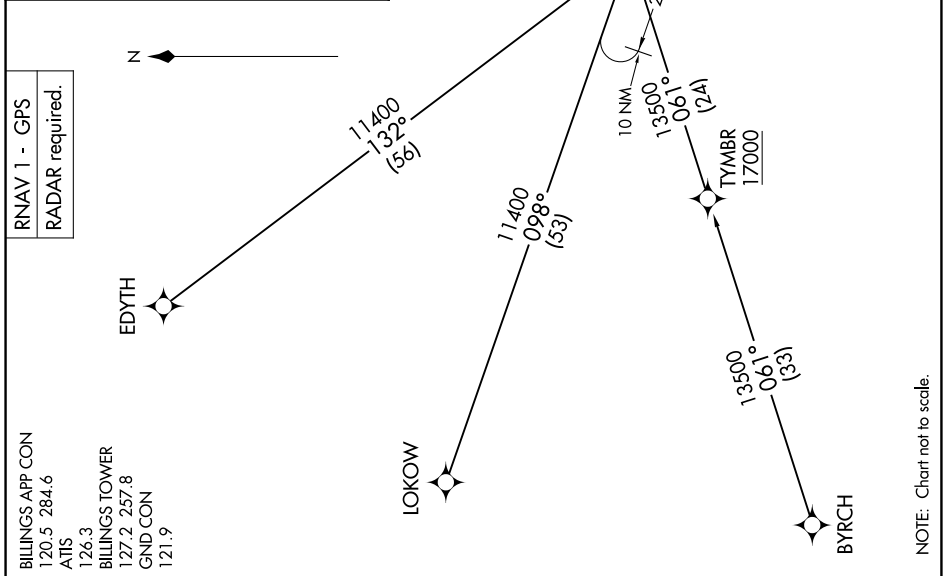

(CRAZI.CRAZIA) 23110

CRAZI FOUR ARRIVAL (RNAV)

AL-48 (FAA)

BILLINGS LOGAN INTL (BIL)
BILLINGS, MONTANA

NW-1, 11 JUL 2024 to 08 AUG 2024

ARRIVAL ROUTE DESCRIPTION

BYRCH TRANSITION (BYRCH.CRAZIA)
EDYTH TRANSITION (EDYTH.CRAZIA)
LOKOW TRANSITION (LOKOW.CRAZIA)

LANDING RUNWAY 10L: From CRAZI on track 105° to cross LRSUN at 8000 and at 230K. Expect assigned approach or RADAR vectors to final approach course.

LANDING RUNWAY 28R: From CRAZI on track 098° to cross BBCAT at 8000 and at 210K, then on heading 102° or as assigned by ATC. Expect assigned approach or RADAR vectors to final approach course.

CRAZI FOUR ARRIVAL (RNAV)
(CRAZI.CRAZIA) 20APR23

BILLINGS, MONTANA
BILLINGS LOGAN INTL (BIL)

NW-1, 11 JUL 2024 to 08 AUG 2024