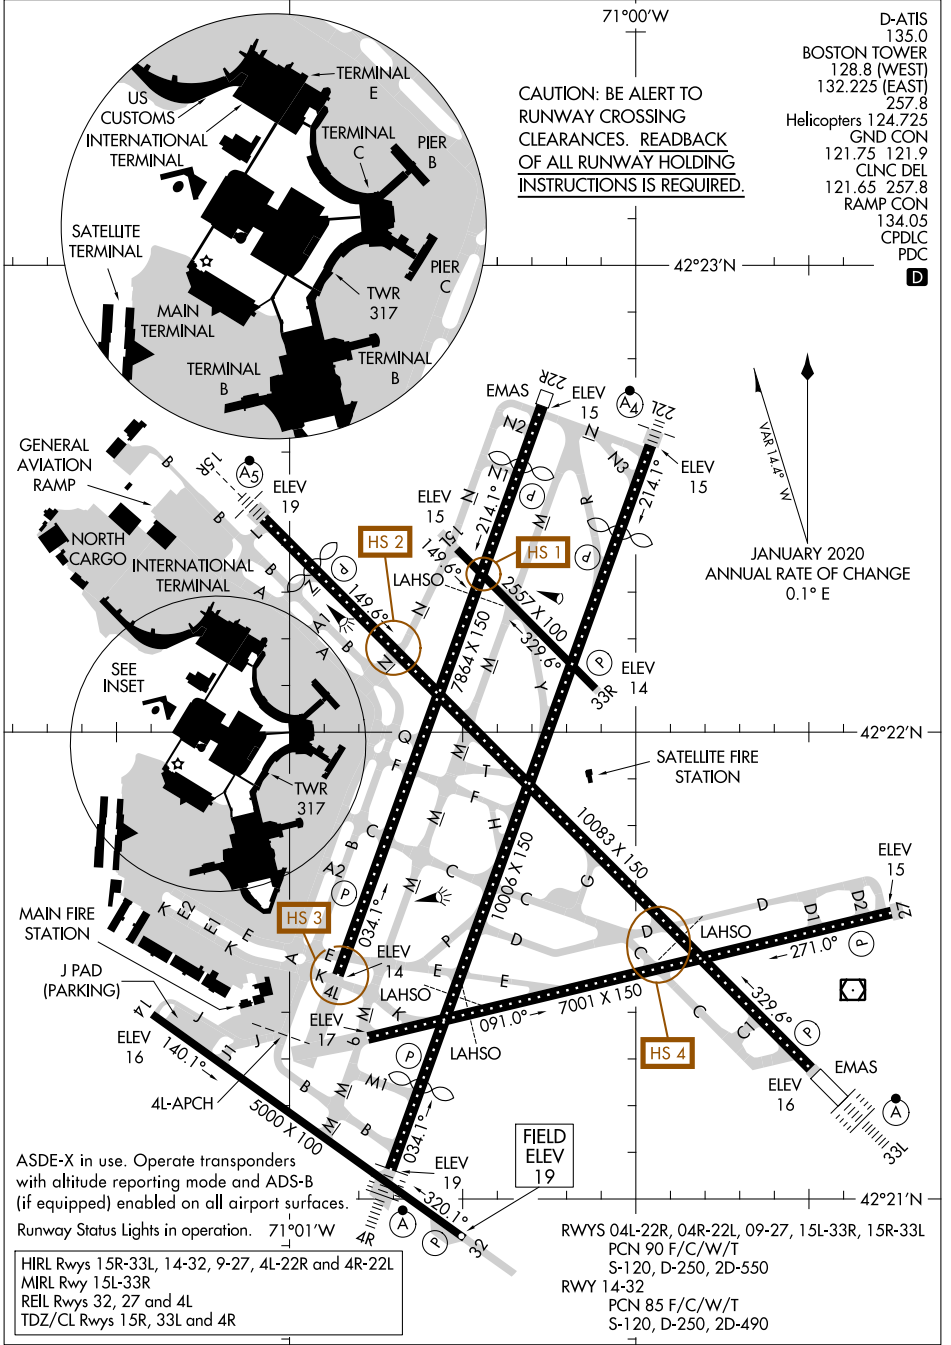

# AIRPORT DIAGRAM

GENERAL EDWARD LAWRENCE LOGAN INTL (BOS)  
AL-58 (FAA) BOSTON, MASSACHUSETTS

NE-1, 11 JUL 2024 to 08 AUG 2024

NE-1, 11 JUL 2024 to 08 AUG 2024

# AIRPORT DIAGRAM

BOSTON, MASSACHUSETTS  
GENERAL EDWARD LAWRENCE LOGAN INTL (BOS)