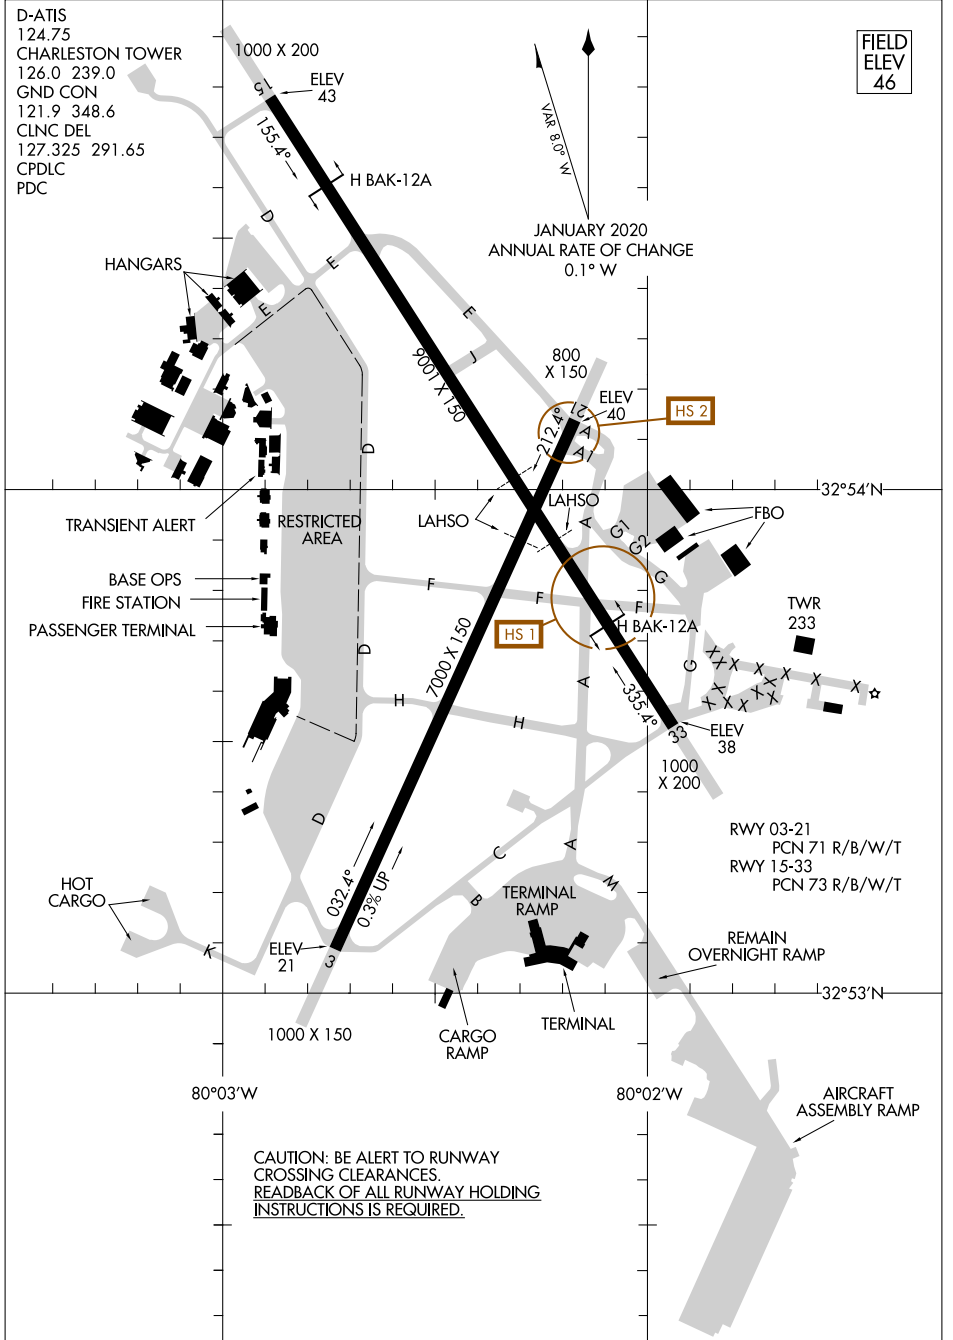

23110

AIRPORT DIAGRAM

AL-76 (FAA)

CHARLESTON AFB/INTL (CHS)
CHARLESTON, SOUTH CAROLINA

SE-2, 11 JUL 2024 to 08 AUG 2024

SE-2, 11 JUL 2024 to 08 AUG 2024

AIRPORT DIAGRAM

23110

CHARLESTON, SOUTH CAROLINA
CHARLESTON AFB/INTL (CHS)