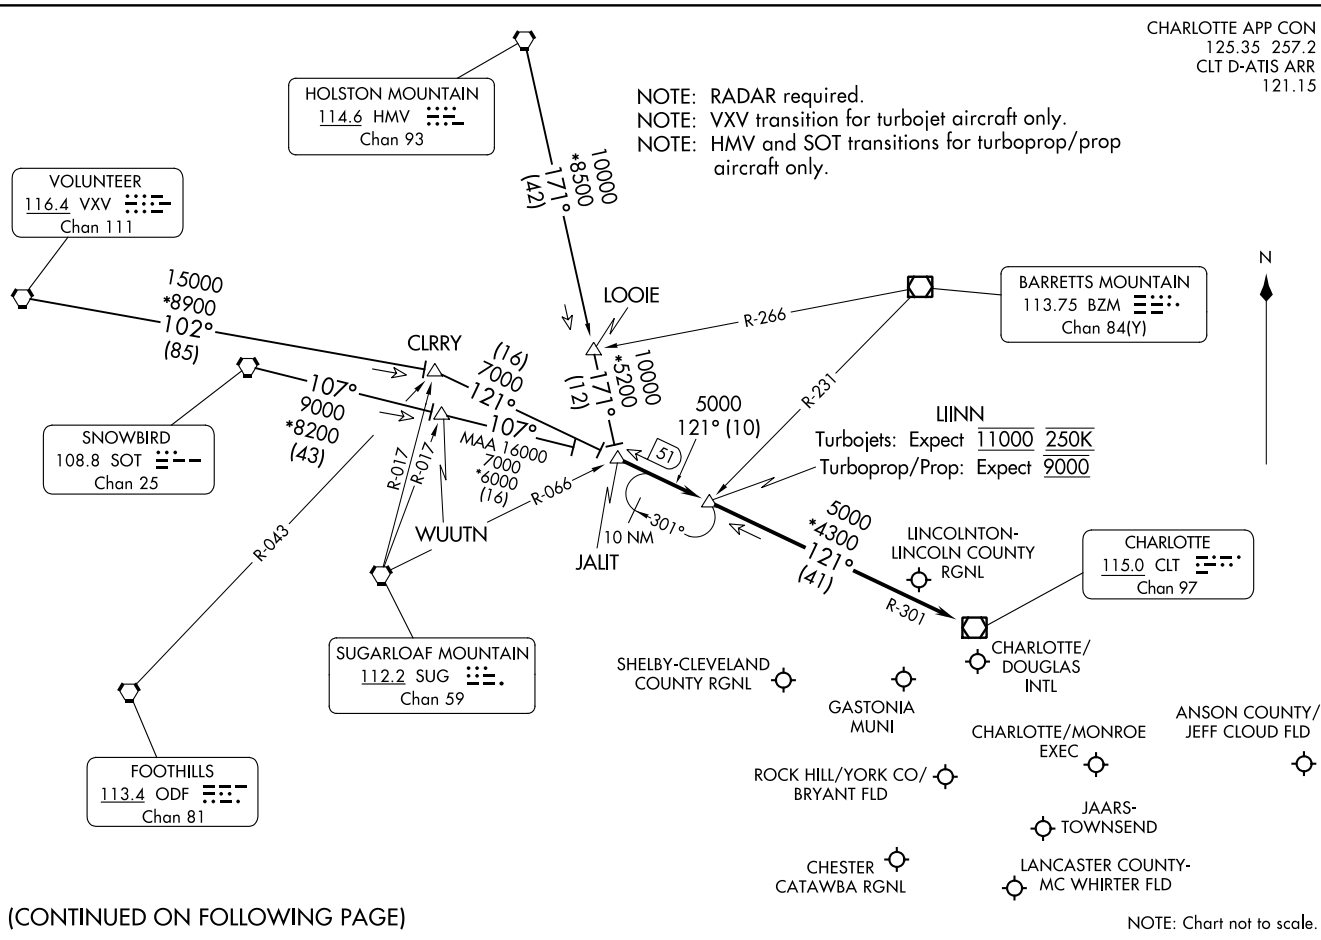

LIINN THREE ARRIVAL
(JALIT.LIINN3) 08NOV18

CHARLOTTE, NORTH CAROLINA

(CONTINUED ON FOLLOWING PAGE)

(JALIT.LIINN3) 24193

CHARLOTTE, NORTH CAROLINA

AL-78 (FAA)

ARRIVAL ROUTE DESCRIPTION

HOLSTON MOUNTAIN TRANSITION (HMV.LIINN3): From over HMV VORTAC on HMV R-171 to JALIT. Thence

SNOWBIRD TRANSITION (SOT.LIINN3): From over SOT VORTAC on SOT R-107 to JALIT. Thence

VOLUNTEER TRANSITION (VXV.LIINN3): From over VXV VORTAC on VXV R-102 to CLRRY, then on CLT R-301 to JALIT. Thence

. . . . from JALIT on CLT R-301 to LIINN, then on CLT R-301 to CLT VOR/DME. Expect RADAR vectors to destination airport or final approach course prior to CLT VOR/DME.

SE-2, 11 JUL 2024 to 08 AUG 2024

SE-2, 11 JUL 2024 to 08 AUG 2024