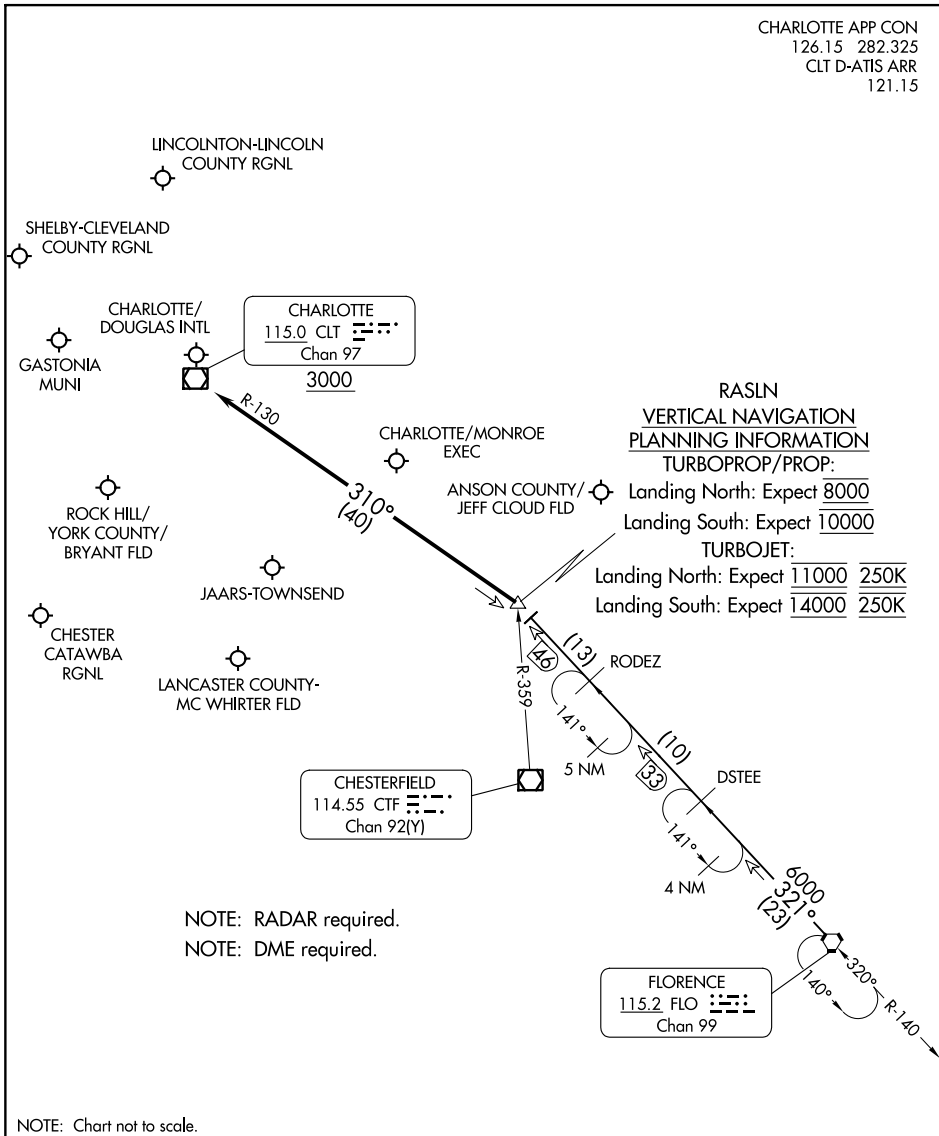

RASLN THREE ARRIVAL

CHARLOTTE, NORTH CAROLINA

CHARLOTTE APP CON
126.15 282.325
CLT D-ATIS ARR
121.15

SE-2, 11 JUL 2024 to 08 AUG 2024

SE-2, 11 JUL 2024 to 08 AUG 2024

NOTE: Chart not to scale.

ARRIVAL ROUTE DESCRIPTION

FLORENCE TRANSITION (FLO.RASLN3): From over FLO VORTAC on FLO R-321 to RASLN INT. Thence

. . . . from RASLN on CLT R-130 to cross CLT VOR/DME at or above 3000. Expect RADAR vectors to destination airport or final approach course prior to CLT VOR/DME.

RASLN THREE ARRIVAL

(RASLN.RASLN3) 17AUG17

CHARLOTTE, NORTH CAROLINA