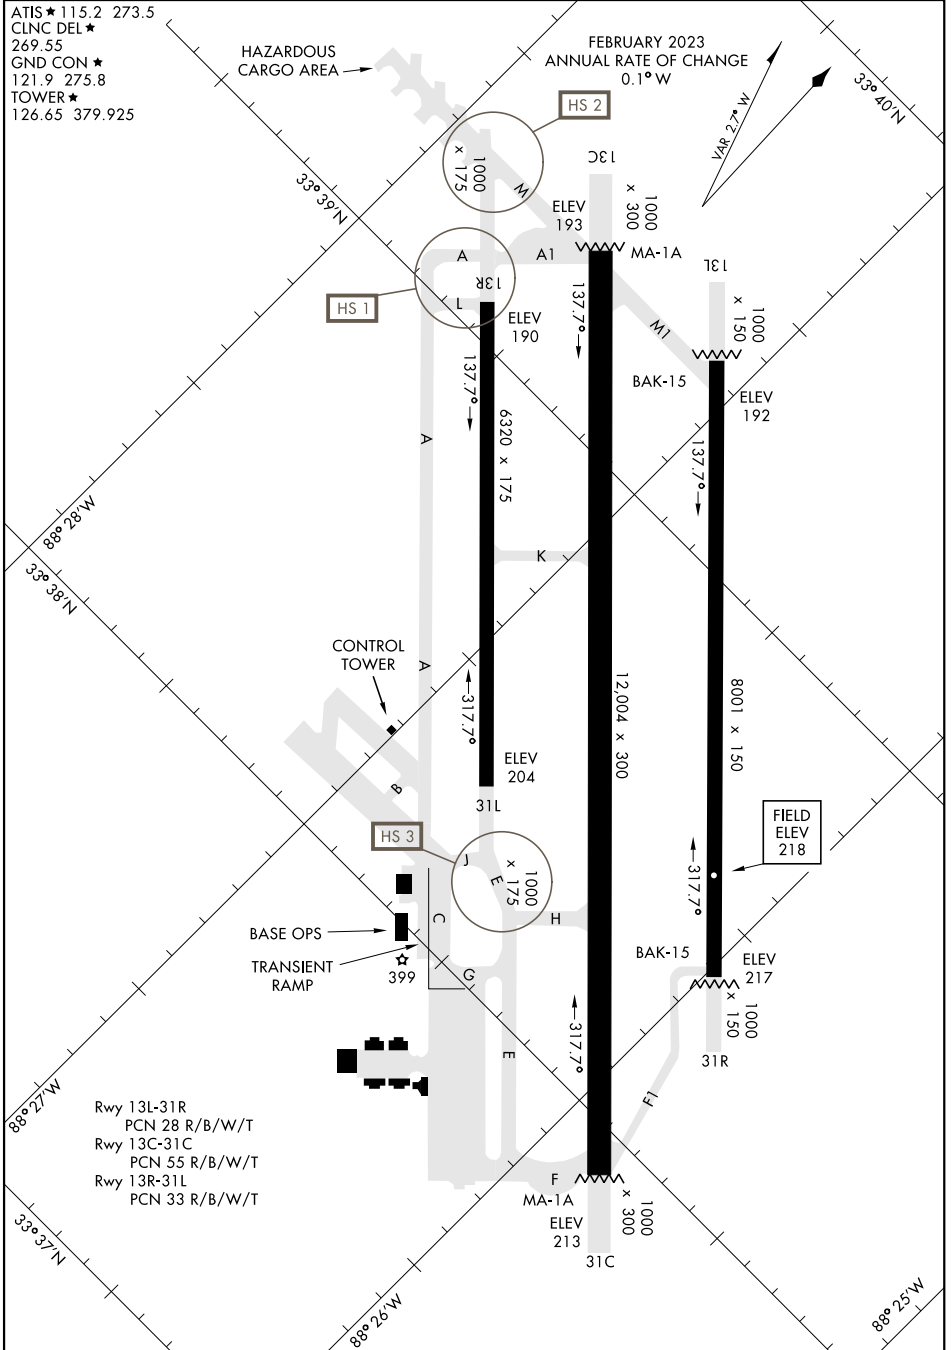

# AIRPORT DIAGRAM

COLUMBUS AFB (KCBM)

AL-91 [USAF]

COLUMBUS, MISSISSIPPI

ATIS ★ 115.2 273.5  
 CLNC DEL ★  
 269.55  
 GND CON ★  
 121.9 275.8  
 TOWER ★  
 126.65 379.925

HAZARDOUS  
CARGO AREA

FEBRUARY 2023  
 ANNUAL RATE OF CHANGE  
 0.1° W

SC-4, 11 JUL 2024 to 08 AUG 2024

SC-4, 11 JUL 2024 to 08 AUG 2024

# AIRPORT DIAGRAM

COLUMBUS, MISSISSIPPI

COLUMBUS AFB (KCBM)

- Rwy 13L-31R  
PCN 28 R/B/W/T
- Rwy 13C-31C  
PCN 55 R/B/W/T
- Rwy 13R-31L  
PCN 33 R/B/W/T