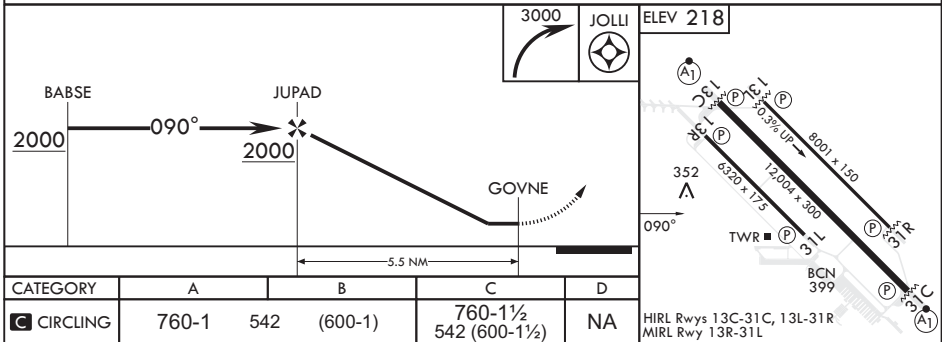

RNAV (GPS) E

APCH CRS 090°	Rwy Idg TDZE Arprt Elev	N/A N/A 218
-------------------------	-------------------------------	--------------------------

AL-91 (USAF)

COLUMBUS AFB (KCBM)

RNP APCH-GPS

MISSED APPROACH: Climbing right turn to 3000 direct JOLLI and hold or as directed by ATC.

ATIS* 115.2 273.5	APP CON* 126.075 239.25 N 134.55 350.3 SE 135.6 323.275 SW	TOWER* 126.65 379.925	GND CON* 121.9 275.8	CLNC DEL* 269.55
-----------------------------	--	---------------------------------	--------------------------------	----------------------------

RNAV (GPS) E

SC-4, 11 JUL 2024 to 08 AUG 2024

SC-4, 11 JUL 2024 to 08 AUG 2024