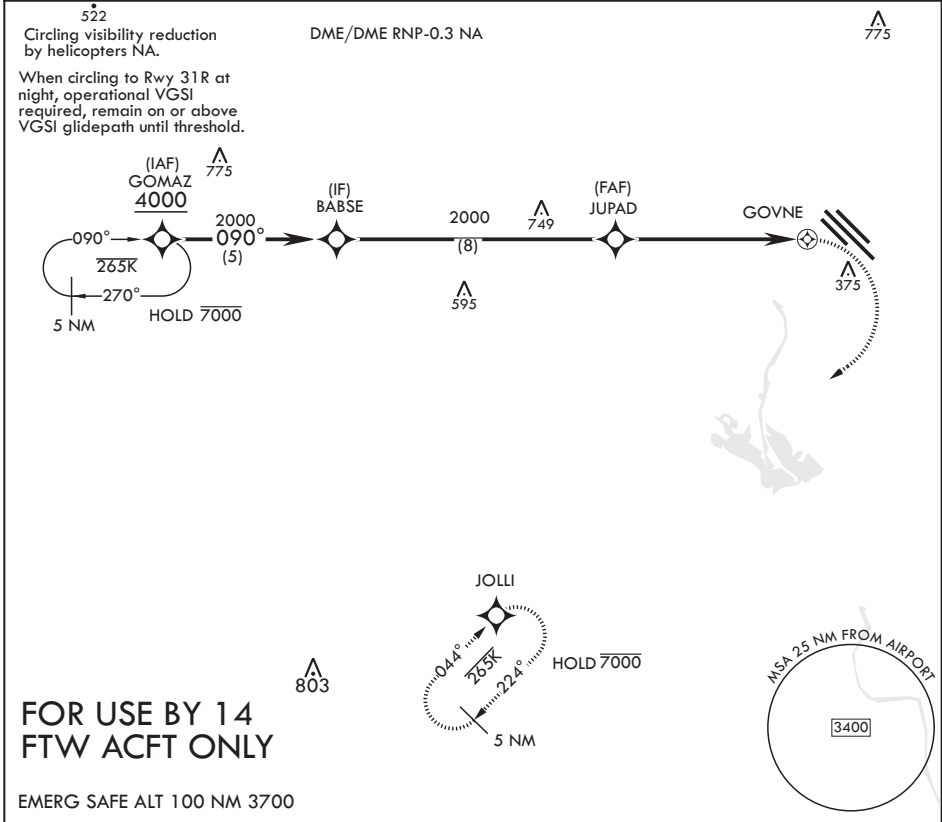

RNAV (GPS) E

APCH CRS 090°	Rwy Idg TDZE Arprt Elev	N/A N/A 218
-------------------------	-------------------------------	--------------------------

AL-91 (USAF)

COLUMBUS AFB (KCBM)

RNP APCH-GPS

MISSED APPROACH: Climbing right turn to 3000 direct JOLLI and hold or as directed by ATC.

ATIS* 115.2 273.5	APP CON* 126.075 239.25 N 134.55 350.3 SE 135.6 323.275 SW	TOWER* 126.65 379.925	GND CON* 121.9 275.8	CLNC DEL* 269.55
-----------------------------	--	---------------------------------	--------------------------------	----------------------------

RNAV (GPS) E

SC-4, 11 JUL 2024 to 08 AUG 2024

SC-4, 11 JUL 2024 to 08 AUG 2024