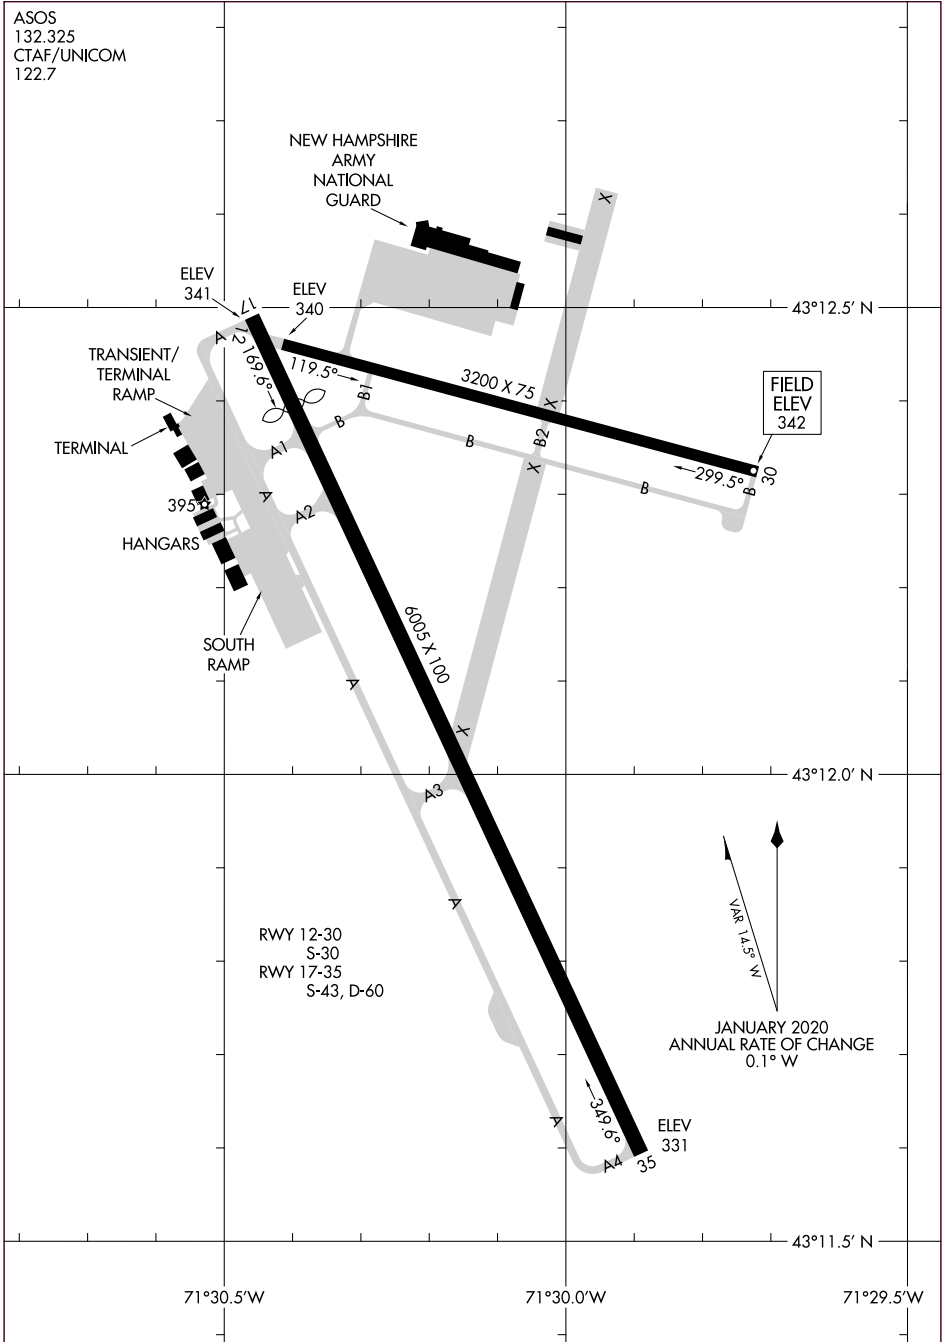

# AIRPORT DIAGRAM

AL-95 (FAA)

CONCORD MUNI (CON)  
CONCORD, NEW HAMPSHIRE

ASOS  
132.325  
CTAF/UNICOM  
122.7

NE-1, 11 JUL 2024 to 08 AUG 2024

NE-1, 11 JUL 2024 to 08 AUG 2024

# AIRPORT DIAGRAM

24193

CONCORD, NEW HAMPSHIRE  
CONCORD MUNI (CON)