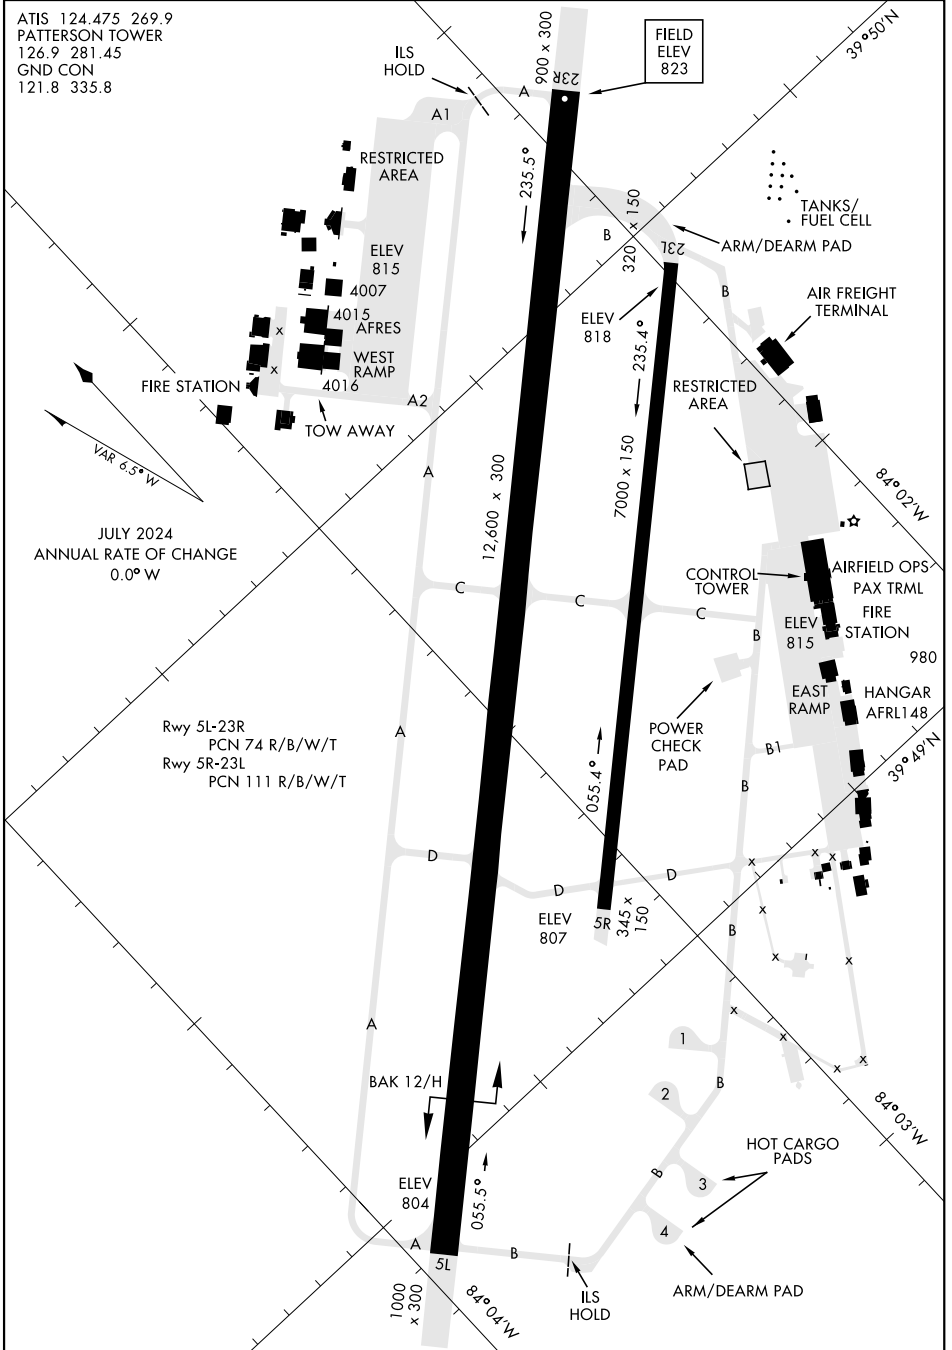

AIRPORT DIAGRAM

ATIS 124.475 269.9
 PATTERSON TOWER
 126.9 281.45
 GND CON
 121.8 335.8

[USAF]

EC-2, 11 JUL 2024 to 08 AUG 2024

EC-2, 11 JUL 2024 to 08 AUG 2024

AIRPORT DIAGRAM