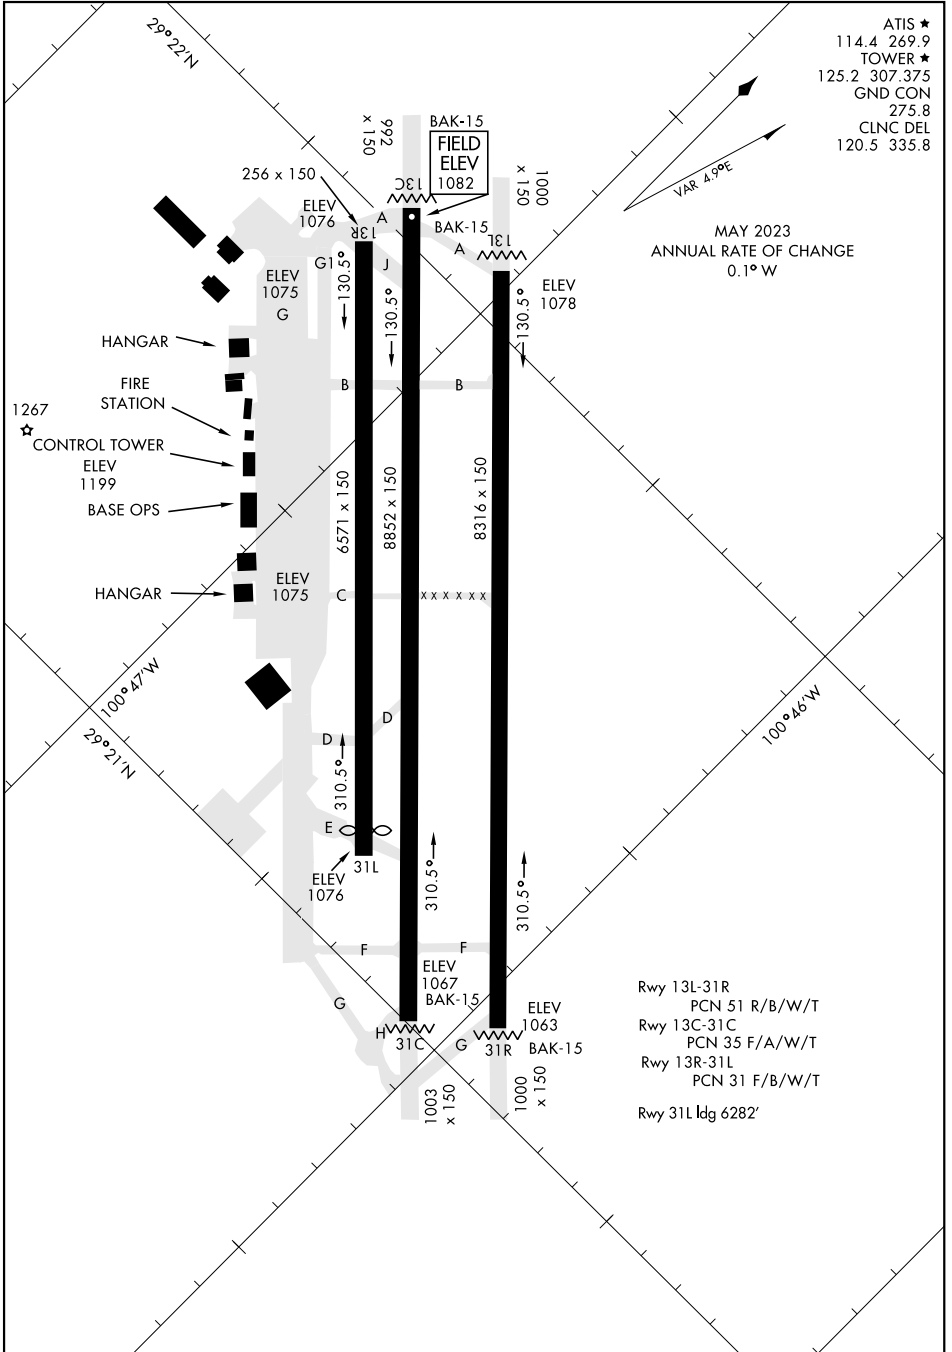

# AIRPORT DIAGRAM

AL-111 [USAF]

LAUGHLIN AFB (KDLF)

DEL RIO, TEXAS

- ATIS ★ 114.4 269.9
- TOWER ★ 125.2 307.375
- GND CON 275.8
- CLNC DEL 120.5 335.8

MAY 2023  
ANNUAL RATE OF CHANGE  
0.1° W

SC-3, 11 JUL 2024 to 08 AUG 2024

SC-3, 11 JUL 2024 to 08 AUG 2024

# AIRPORT DIAGRAM

DEL RIO, TEXAS

LAUGHLIN AFB (KDLF)