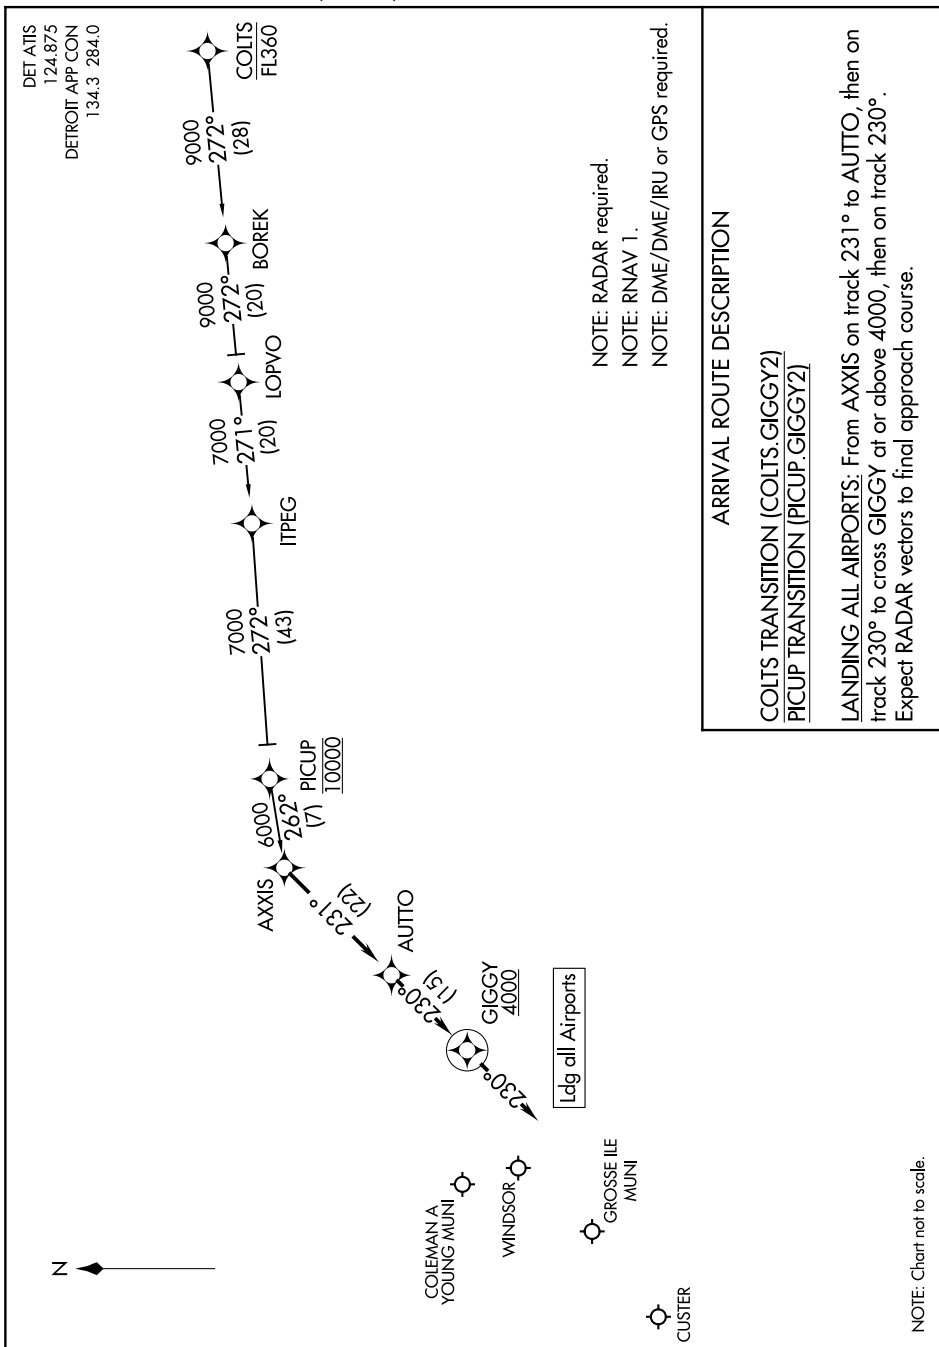

GIGGY TWO ARRIVAL (RNAV)

DETROIT, MICHIGAN

EC-1, 11 JUL 2024 to 08 AUG 2024

GIGGY TWO ARRIVAL (RNAV)

DETROIT, MICHIGAN

EC-1, 11 JUL 2024 to 08 AUG 2024

NOTE: Chart not to scale.