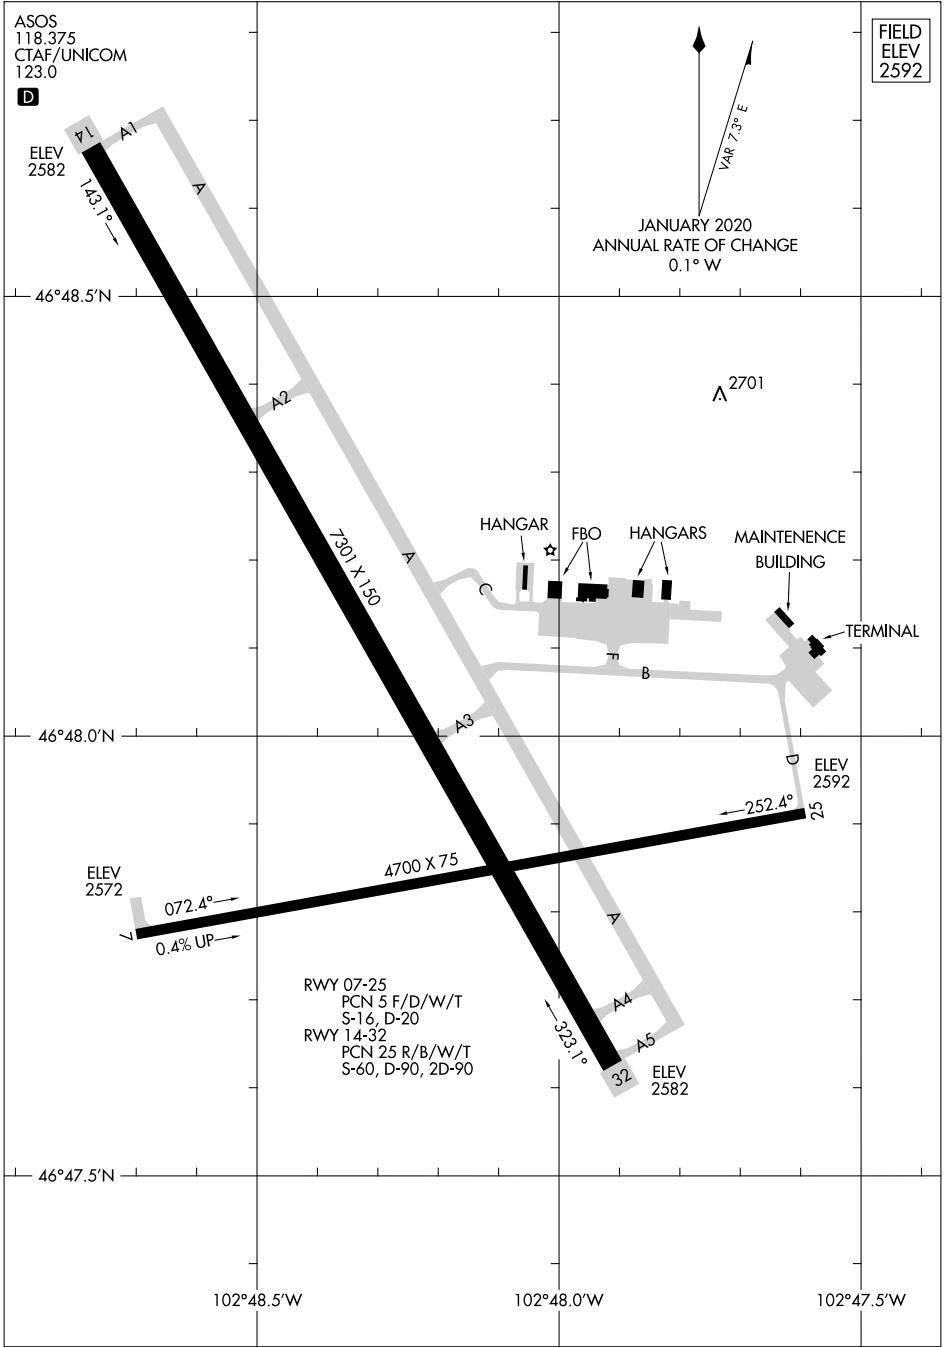

23054

AIRPORT DIAGRAM

DICKINSON/THEODORE ROOSEVELT RGNL (DIK)
AL-120 (FAA)
DICKINSON, NORTH DAKOTA

ASOS
118.375
CTAF/UNICOM
123.0

FIELD
ELEV
2592

JANUARY 2020
ANNUAL RATE OF CHANGE
0.1° W

NC-1, 11 JUL 2024 to 08 AUG 2024

NC-1, 11 JUL 2024 to 08 AUG 2024

AIRPORT DIAGRAM

23054

DICKINSON, NORTH DAKOTA
DICKINSON/THEODORE ROOSEVELT RGNL (DIK)