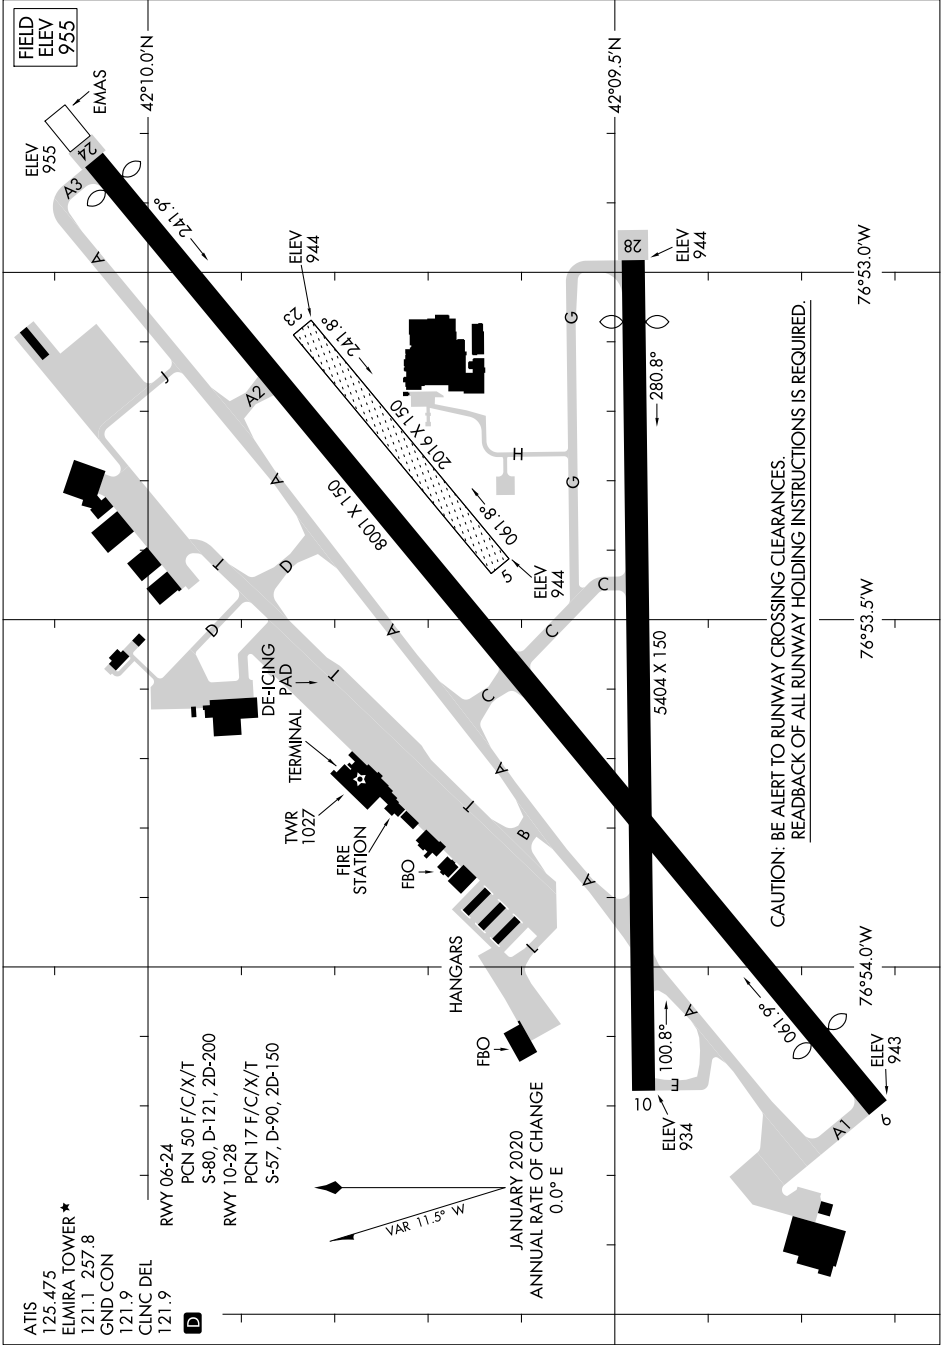

23334

# AIRPORT DIAGRAM

AL-131 (FAA)

ELMIRA/CORNING RGNL (ELM)  
ELMIRA/CORNING, NEW YORK

NE-2, 11 JUL 2024 to 08 AUG 2024

CAUTION: BE ALERT TO RUNWAY CROSSING CLEARANCES.  
READBACK OF ALL RUNWAY HOLDING INSTRUCTIONS IS REQUIRED.

NE-2, 11 JUL 2024 to 08 AUG 2024

# AIRPORT DIAGRAM

23334

ELMIRA/CORNING, NEW YORK  
ELMIRA/CORNING RGNL (ELM)